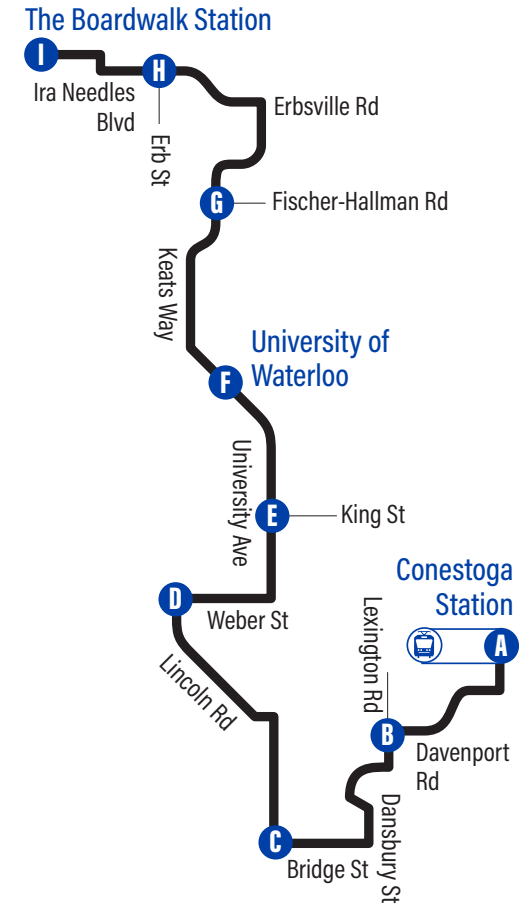

EasyGO makes taking transit easy

1. Online Trip Planner:
  www.grt.ca
2. Next Bus Text: get information on the next bus times sent to your phone (does not apply to Flex Stops)
  Text 57555 + (4 digit bus stop #)
3. Next Bus Call: call to hear the next bus times for your stop (does not apply to Flex Stops)
  519-585-7555
4. EasyGO Mobile: GRT's official mobile application for real-time bus departure information
  Available on Android, BlackBerry, iOS & Windows App Stores
5. EasyGO Real-Time Desktop Map: plan trips by seeing and click on different routes and stops
  www.grt.ca

Keats-University

29

Effective: June 24, 2019

Connection to 301 ION light rail
Time Point

519-585-7555   www.grt.ca   TTY: 519-575-4608
Text: 57555 & key in your bus stop number