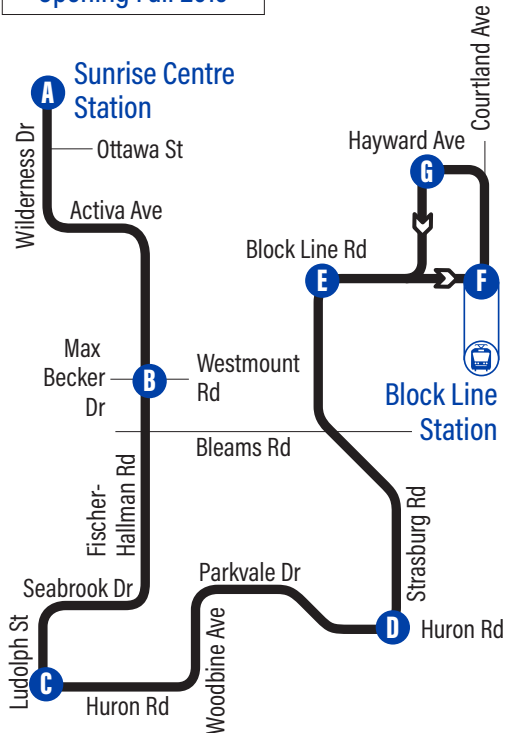

EasyGO makes taking transit easy

1. Online Trip Planner:
www.grt.ca
2. Next Bus Text: get information on the next bus times sent to your phone (does not apply to Flex Stops)
Text 57555 + (4 digit bus stop #)
3. Next Bus Call: call to hear the next bus times for your stop (does not apply to Flex Stops)
519-585-7555
4. EasyGO Mobile: GRT's official mobile application for real-time bus departure information
Available on Android, BlackBerry, iOS & Windows App Stores
5. EasyGO Real-Time Desktop Map: plan trips by seeing and click on different routes and stops
www.grt.ca

 **Huron**

GRT
GRAND RIVER TRANSIT

33

Effective: June 24, 2019

Sunrise Centre Station
Opening Fall 2019

 **Connection to 301 ION light rail**

 **Time Point**

 **easyGO** 