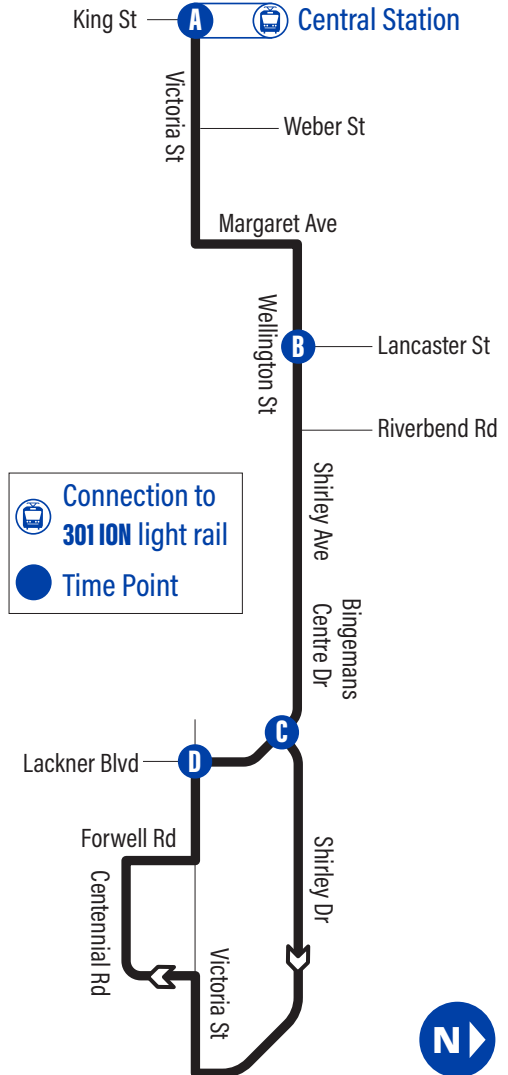

## EasyGO makes taking transit easy

1. Online Trip Planner:  
**www.grt.ca**
2. Next Bus Text: get information on the next bus times sent to your phone (does not apply to Flex Stops)  
**Text 57555 + (4 digit bus stop #)**
3. Next Bus Call: call to hear the next bus times for your stop (does not apply to Flex Stops)  
**519-585-7555**
4. EasyGO Mobile: GRT's official mobile application for real-time bus departure information  
**Available on Android, BlackBerry, iOS & Windows App Stores**
5. EasyGO Real-Time Desktop Map: plan trips by seeing and click on different routes and stops  
**www.grt.ca**

 **Bingemans**

**GRT**  
GRAND RIVER TRANSIT

**34**

Effective: June 24, 2019

519-585-7555 www.grt.ca TTY: 519-575-4608  
Text: 57555 & key in your bus stop number

## to Shirley / Victoria

Depart >>>

>>> Arrive

 Central Station <b>A</b>	Wellington / Lancaster <b>B</b>	Bingemans Centre Dr / Shirley <b>C</b>	Victoria / Bingemans Centre Dr <b>D</b>
6:35	6:40	6:46	6:55
7:05	7:10	7:16	7:25
7:35	7:40	7:46	7:55
8:05	8:10	8:16	8:25
8:35	8:40	8:46	8:55
2:35	2:40	2:46	2:55
3:05	3:10	3:16	3:25
3:35	3:40	3:46	3:55
4:05	4:10	4:16	4:25
4:35	4:40	4:46	4:55
5:05	5:10	5:16	5:25
10:35	10:40	10:46	10:53

## to Central Station

Depart >>>

>>> Arrive

Bingemans Centre Dr. / Shirley <b>C</b>	Victoria / Bingemans Centre Dr <b>D</b>	Wellington / Major <b>B</b>	 Central Station <b>A</b>
7:05	7:14	7:21	7:26
7:35	7:44	7:51	7:56
8:05	8:14	8:21	8:26
8:35	8:44	8:51	8:56
9:05	9:14	9:21	9:26
3:05	3:14	3:21	3:26
3:35	3:44	3:51	3:56
4:05	4:14	4:21	4:26
4:35	4:44	4:51	4:56
5:05	5:14	5:21	5:26
5:35	5:44	5:51	5:56
11:05	11:12	11:19	11:24