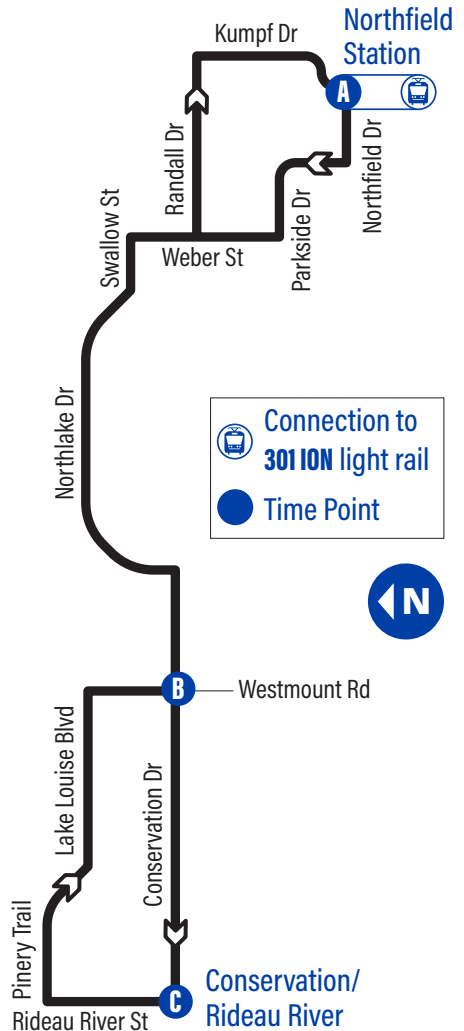

## EasyGO makes taking transit easy

1. Online Trip Planner:  
[www.grt.ca](http://www.grt.ca)
2. Next Bus Text: get information on the next bus times sent to your phone (does not apply to Flex Stops)  
**Text 57555 + (4 digit bus stop #)**
3. Next Bus Call: call to hear the next bus times for your stop (does not apply to Flex Stops)  
**519-585-7555**
4. EasyGO Mobile: GRT's official mobile application for real-time bus departure information  
**Available on Android, BlackBerry, iOS & Windows App Stores**
5. EasyGO Real-Time Desktop Map: plan trips by seeing and click on different routes and stops  
[www.grt.ca](http://www.grt.ca)

 **Northlake**

**GRT**  
GRAND RIVER TRANSIT

**73**

Effective: June 24, 2019

 **easyGO** 

519-585-7555 [www.grt.ca](http://www.grt.ca) TTY: 519-575-4608  
Text: 57555 & key in your bus stop number

# Monday to Friday Schedule

to Conservation/Rideau River		
Depart >>>		>>> Arrive
 Northfield Station <b>A</b>	Conservation / Westmount <b>B</b>	Conservation / Rideau River <b>C</b>
6:30	6:39	6:41
7:00	7:09	7:11
7:30	7:39	7:41
8:00	8:09	8:11
8:30	8:39	8:41
9:00	9:09	9:11
2:45	2:54	2:56
3:15	3:24	3:26
3:45	3:54	3:56
4:15	4:24	4:26
4:45	4:54	4:56
5:15	5:24	5:26
5:45	5:54	5:56
6:15	6:24	6:26

to Northfield Station		
Depart >>>		>>> Arrive
Conservation / Rideau River <b>C</b>	Conservation / Westmount <b>B</b>	 Northfield Station <b>A</b>
6:11	6:17	6:27
6:41	6:47	6:57
7:11	7:17	7:27
7:41	7:47	7:57
8:11	8:17	8:27
8:41	8:47	8:57
9:11	9:17	9:27
2:56	3:02	3:12
3:26	3:32	3:42
3:56	4:02	4:12
4:26	4:32	4:42
4:56	5:02	5:12
5:26	5:32	5:42
5:56	6:02	6:12
6:26	6:32	6:42