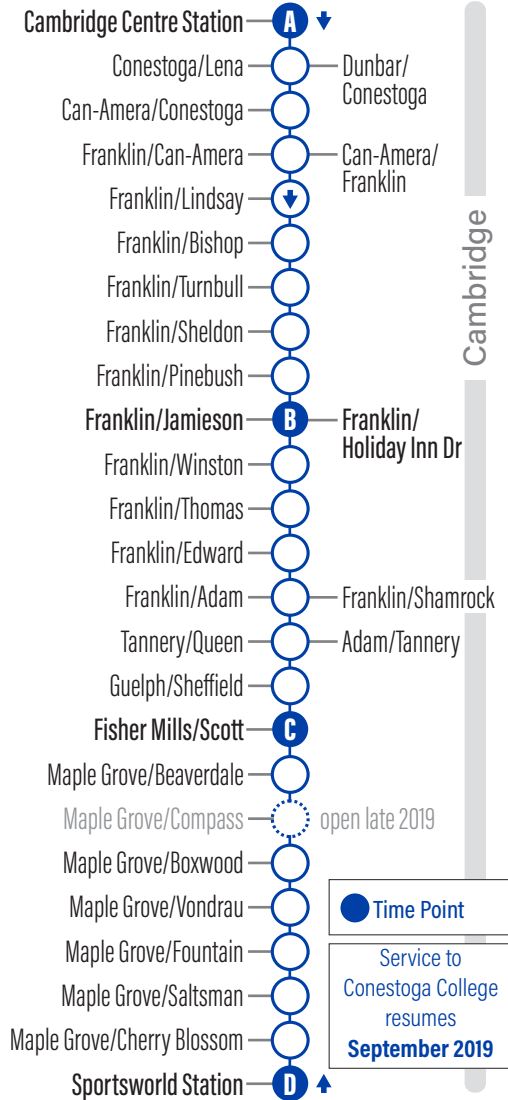

Sunday Schedule

to Sportsworld Station				to Cambridge Centre Station			
Depart	»»»		Arrive	Depart	»»»		Arrive
Cambridge Centre Station	Franklin / Jamieson	Fisher Mills / Scott	Sportsworld Station	Sportsworld Station	Fisher Mills / Scott	Franklin / Holiday Inn	Cambridge Centre Station
A	B	C	D	D	C	B	A
9:00	9:09	9:16	9:26	9:30	9:41	9:48	9:57
10:00	10:09	10:16	10:26	10:30	10:41	10:48	10:57
11:00	11:09	11:16	11:26	11:30	11:41	11:48	11:57
12:00	12:09	12:16	12:26	12:30	12:41	12:48	12:57
1:00	1:09	1:16	1:26	1:30	1:41	1:48	1:57
2:00	2:09	2:16	2:26	2:30	2:41	2:48	2:57
3:00	3:09	3:16	3:26	3:30	3:41	3:48	3:57
4:00	4:09	4:16	4:26	4:30	4:41	4:48	4:57
5:00	5:09	5:16	5:26	5:30	5:41	5:48	5:57
6:00	6:09	6:16	6:26	6:30	6:41	6:48	6:57
7:00	7:09	7:16	7:26	7:30	7:41	7:48	7:57
8:00	8:09	8:16	8:26	8:30	8:41	8:48	8:57
9:00	9:09	9:16	9:26	9:30	9:41	9:48	9:57

EasyGO makes taking transit easy!

1. Online Trip Planner
  www.grt.ca
2. Next Bus Text - get information on the next bus times sent to your phone
  Text 57555 + (4 digit bus stop #)
3. Next Bus Call - call to hear the next bus times for your stop
  519-585-7555
4. EasyGO Mobile - GRT's official mobile application for real-time bus departure information
  Available on Google Play & Apple App Stores
5. EasyGO Real-Time Desktop Map - plan trips by seeing and click on different routes and stops
  www.grt.ca

iXpress Maple Grove

203

Effective: June 24, 2019

grt.ca

519-585-7555 Deaf and hard of hearing (TTY): 519-575-4608
Text: 57555 & key in your bus stop number