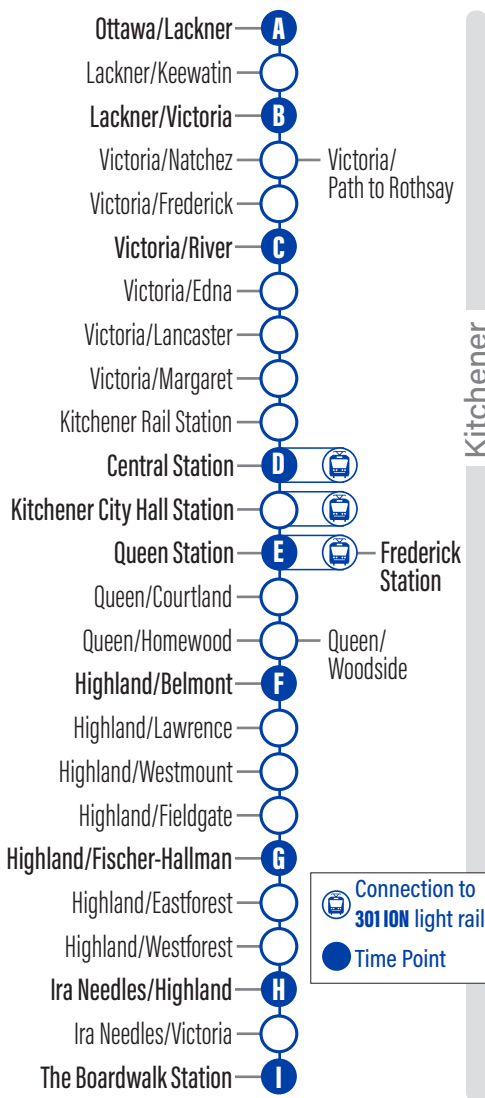

Sunday Schedule

to The Boardwalk Station

Depart	Arrive	Ottawa / Lackner	Lackner / Victoria	Victoria / River	Central Station	Queen Station	Highland / Belmont	Highland / Fischer-Hallman	Ira Needles / Highland	The Boardwalk Station
A	B	C	D	E	F	G	H	I		
7:14	7:18	7:22	7:28	7:31	7:35	7:39	7:44	7:48		
7:44	7:48	7:52	7:58	8:01	8:05	8:09	8:14	8:18		
8:14	8:18	8:22	8:28	8:31	8:35	8:39	8:44	8:48		
8:44	8:48	8:52	8:58	9:01	9:05	9:09	9:14	9:18		
9:14	9:18	9:22	9:28	9:31	9:35	9:39	9:44	9:48		
9:44	9:48	9:52	9:58	10:01	10:05	10:09	10:14	10:18		
10:14	10:18	10:22	10:28	10:31	10:35	10:39	10:44	10:48		
10:44	10:48	10:52	10:58	11:01	11:05	11:09	11:14	11:18		
11:14	11:18	11:22	11:28	11:31	11:35	11:39	11:44	11:48		
11:44	11:48	11:52	11:58	12:01	12:05	12:09	12:14	12:18		
12:14	12:18	12:22	12:28	12:31	12:35	12:39	12:44	12:48		
12:44	12:48	12:52	12:58	1:01	1:05	1:09	1:14	1:18		
1:14	1:18	1:22	1:28	1:31	1:35	1:39	1:44	1:48		
1:44	1:48	1:52	1:58	2:01	2:05	2:09	2:14	2:18		
2:14	2:18	2:22	2:28	2:31	2:35	2:39	2:44	2:48		
2:44	2:48	2:52	2:58	3:01	3:05	3:09	3:14	3:18		
3:14	3:18	3:22	3:28	3:31	3:35	3:39	3:44	3:48		
3:44	3:48	3:52	3:58	4:01	4:05	4:09	4:14	4:18		
4:14	4:18	4:22	4:28	4:31	4:35	4:39	4:44	4:48		
4:44	4:48	4:52	4:58	5:01	5:05	5:09	5:14	5:18		
5:14	5:18	5:22	5:28	5:31	5:35	5:39	5:44	5:48		
5:44	5:48	5:52	5:58	6:01	6:05	6:09	6:14	6:18		
6:14	6:18	6:22	6:28	6:31	6:35	6:39	6:44	6:48		
6:44	6:48	6:52	6:58	7:01	7:05	7:09	7:14	7:18		
7:14	7:18	7:22	7:28	7:31	7:35	7:39	7:44	7:48		
7:44	7:48	7:52	7:58	8:01	8:05	8:09	8:14	8:18		
8:14	8:18	8:22	8:28	8:31	8:35	8:39	8:44	8:48		
8:44	8:48	8:52	8:58	9:01	9:05	9:09	9:14	9:18		
9:14	9:18	9:22	9:28	9:31	9:35	9:39	9:44	9:48		
9:44	9:48	9:52	9:58	10:01	10:05	10:09	10:14	10:18		
10:14	10:18	10:22	10:28	10:31	10:35	10:39	10:44	10:48		
10:44	10:48	10:52	10:58	11:01	11:05	11:09	11:14	11:18		
11:14	11:18	11:22	11:28	11:31	11:35	11:39	11:44	11:48		

to Ottawa/Lackner

Depart	Arrive	The Boardwalk Station	Ira Needles / Highland	Highland / Fischer-Hallman	Highland / Belmont	Frederick Station	Central Station	Victoria / River	Lackner / Victoria	Ottawa / Lackner
I	H	G	F	E	D	C	B	A		
7:15	7:19	7:24	7:28	7:32	7:35	7:41	7:45	7:49		
7:45	7:49	7:54	7:58	8:02	8:05	8:11	8:15	8:19		
8:15	8:19	8:24	8:28	8:32	8:35	8:41	8:45	8:49		
8:45	8:49	8:54	8:58	9:02	9:05	9:11	9:15	9:19		
9:15	9:19	9:24	9:28	9:32	9:35	9:41	9:45