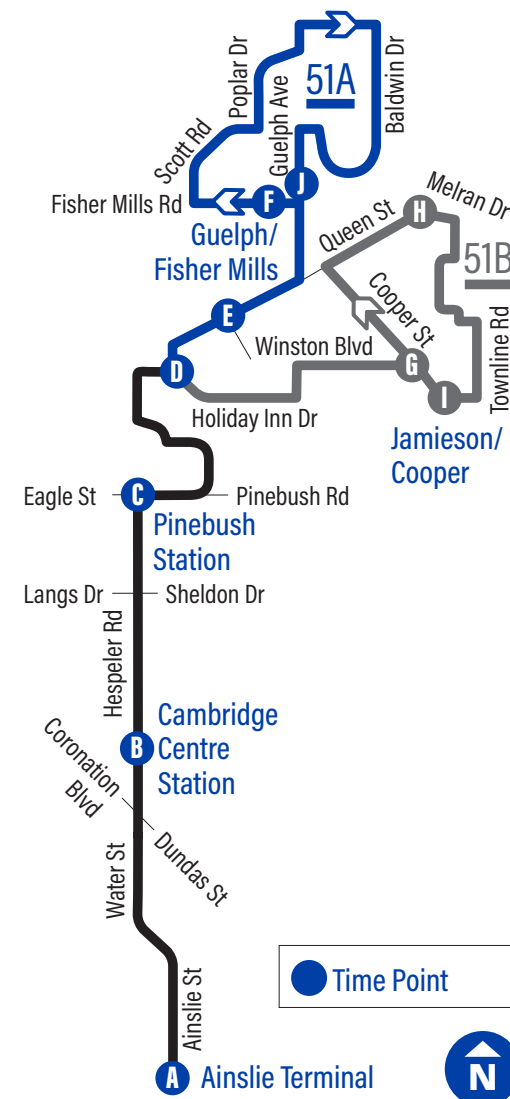

Connection to 302 ION Bus

Fares and schedules are subject to change without notice. Weather and road conditions may cause schedule delays.

EasyGO makes taking transit easy

1. Online Trip Planner: www.grt.ca
2. Next Bus Text: get information on the next bus times sent to your phone (does not apply to Flex Stops) **Text 57555 + (4 digit bus stop #)**
3. Next Bus Call: call to hear the next bus times for your stop (does not apply to Flex Stops) **519-585-7555**
4. EasyGO Mobile: GRT's official mobile application for real-time bus departure information **Available on Android, BlackBerry, iOS & Windows App Stores**
5. EasyGO Real-Time Desktop Map: plan trips by seeing and click on different routes and stops www.grt.ca

Hespeler

51

GRAND RIVER TRANSIT

Effective: June 24, 2019

easyGO

519-585-7555 www.grt.ca TTY: 519-575-4608
Text: 57555 & key in your bus stop number