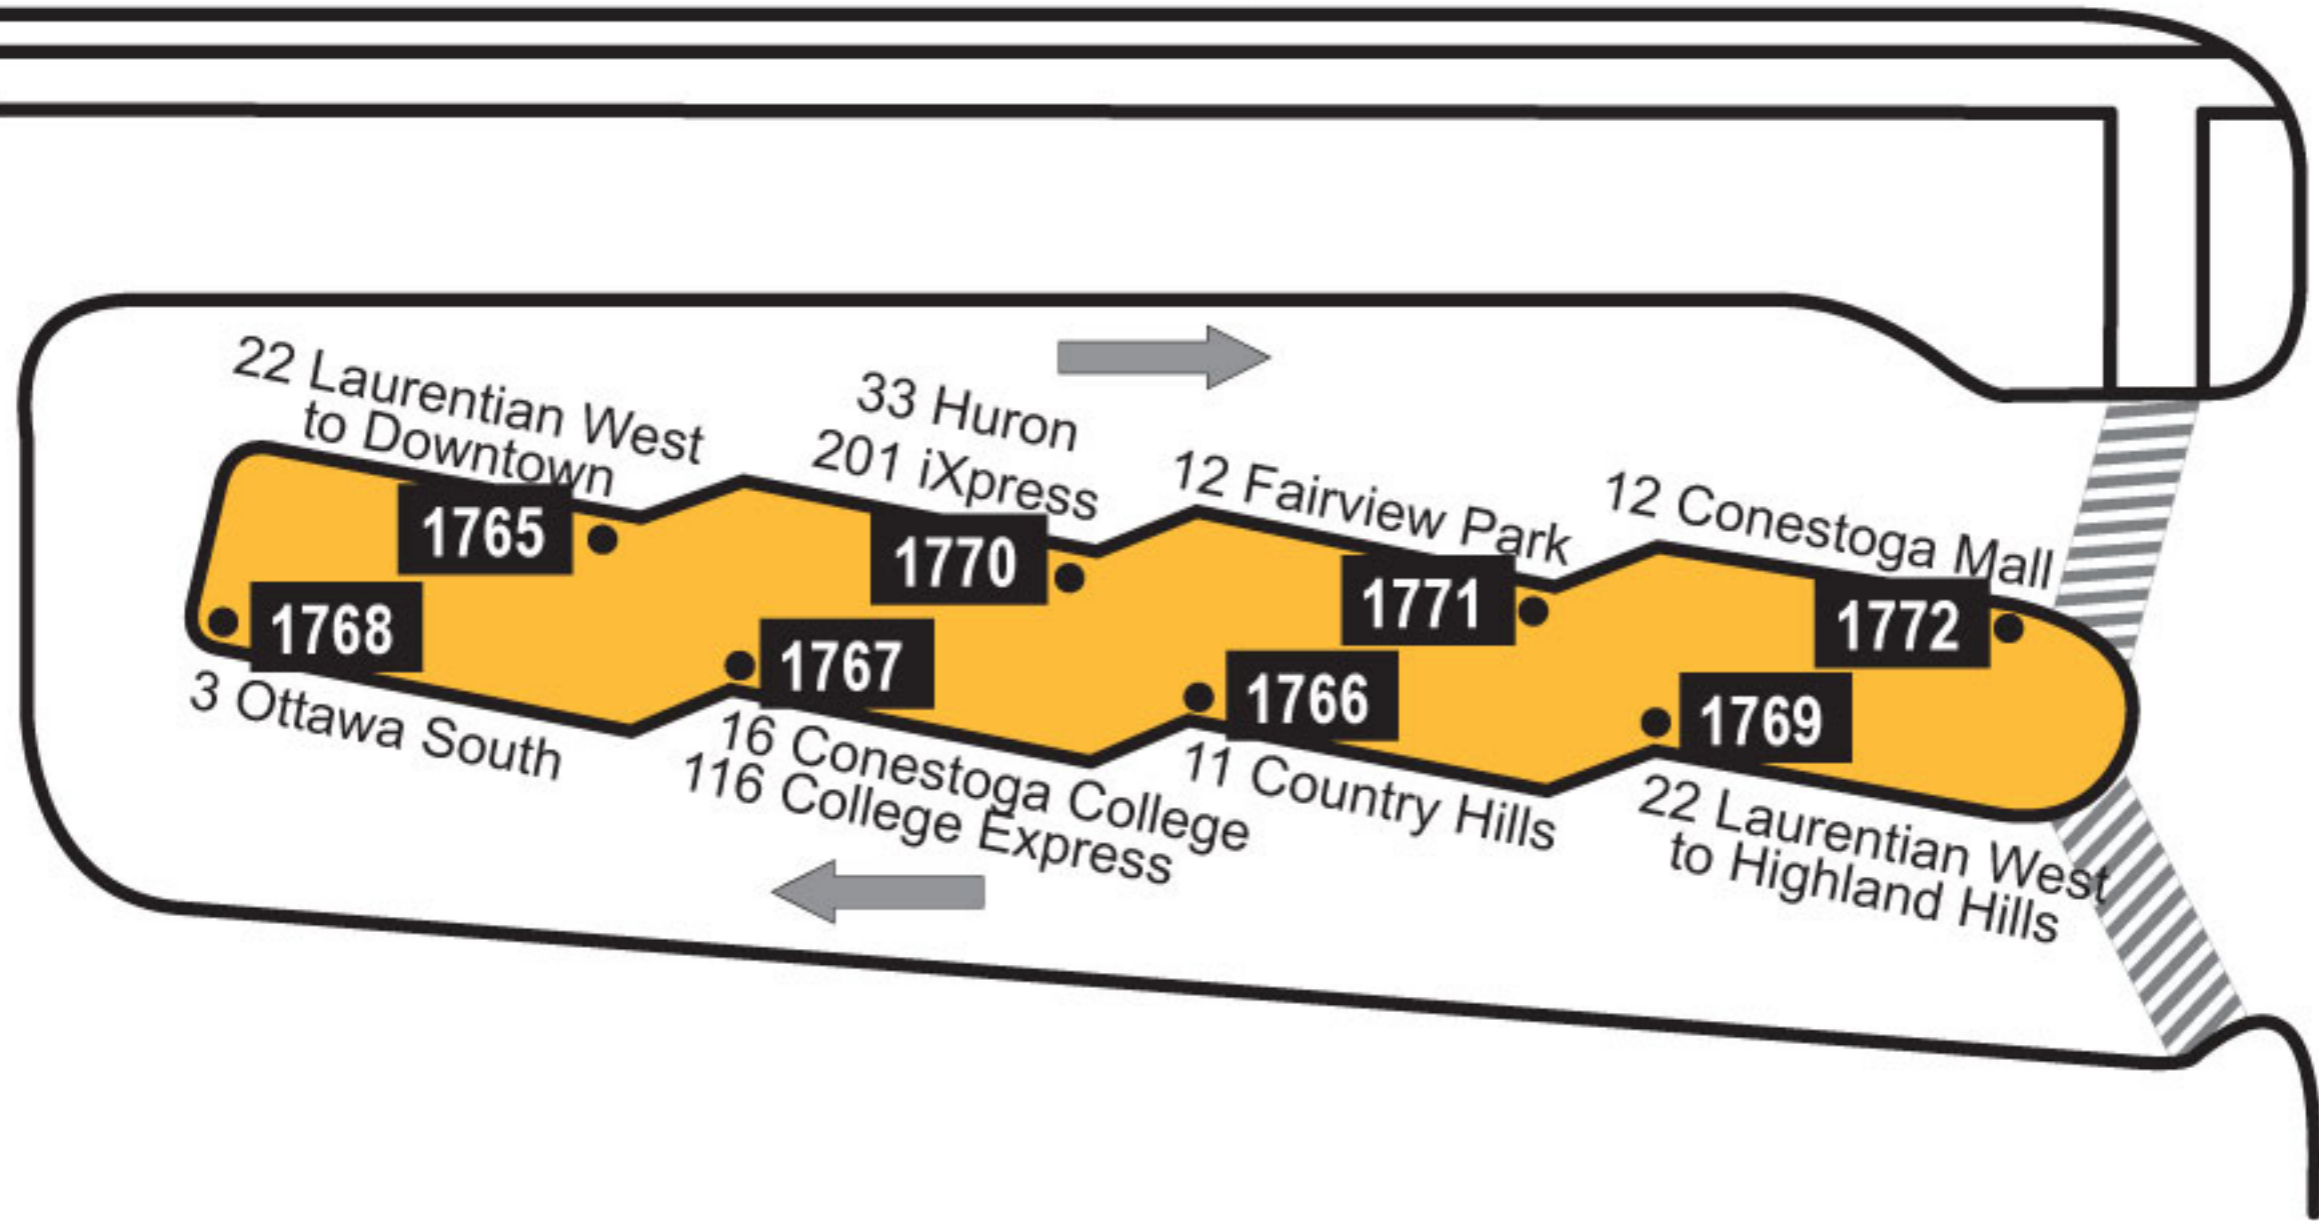

Not to Scale

Strasburg Road

GRAND RIVER TRANSIT BUS PLATFORMS
at
FOREST GLEN PLAZA

Effective: September 2012