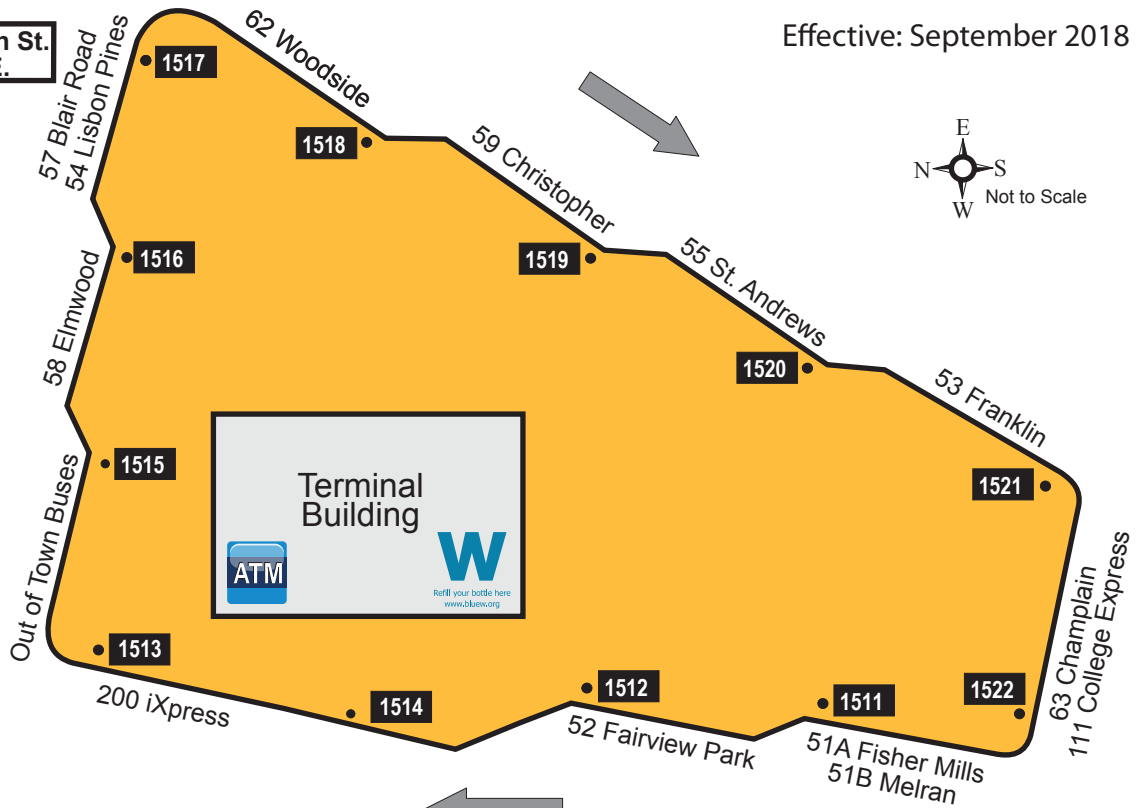

Effective: September 2018

Departures via

**Wellington St.
Main St. E.**

Departures via

**Ainslie St. N.
Main St. W.**

Departures via

Ainslie St. S.

Grand River Transit bus platforms at
Ainslie Street Transit Terminal

Terminal
Building

Refill your bottle here
www.bluesong.org