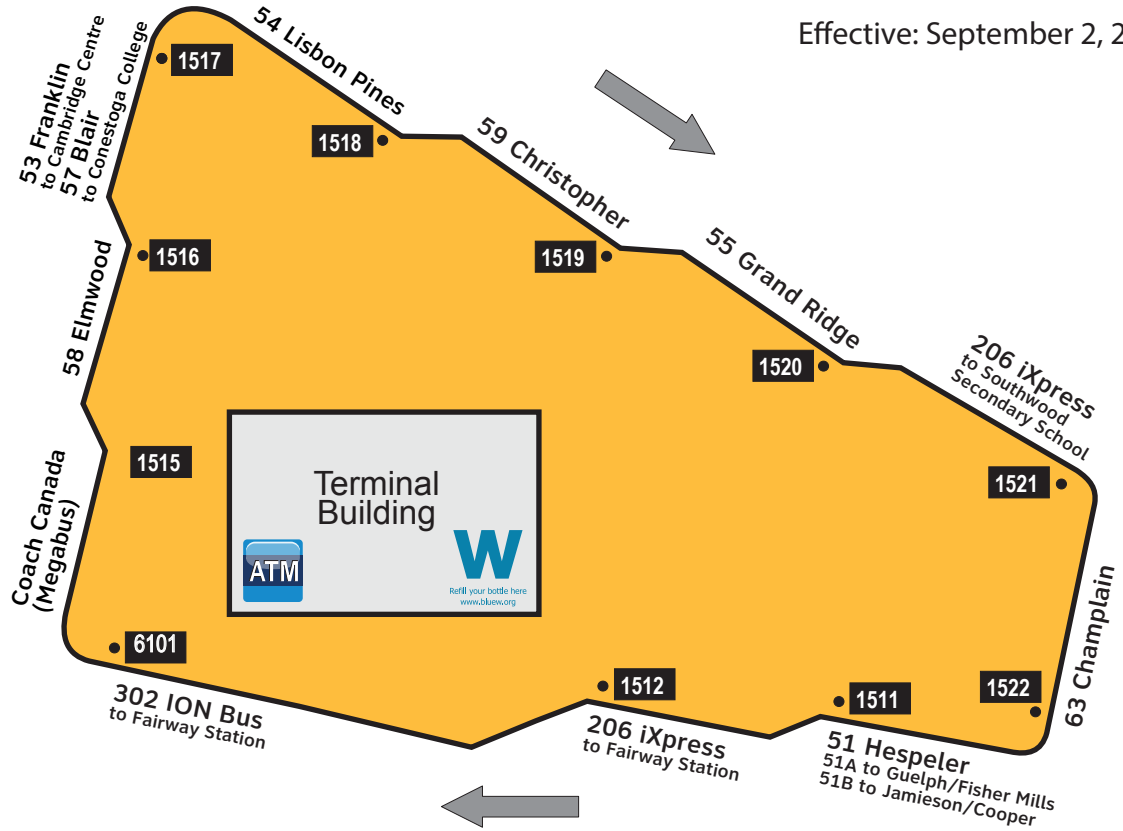

Effective: September 2, 2019

Departures via  
Ainslie St. N.  
Main St.W.

Grand River Transit bus platforms at  
Ainslie Street Transit Terminal

Departures via  
Ainslie St. S.