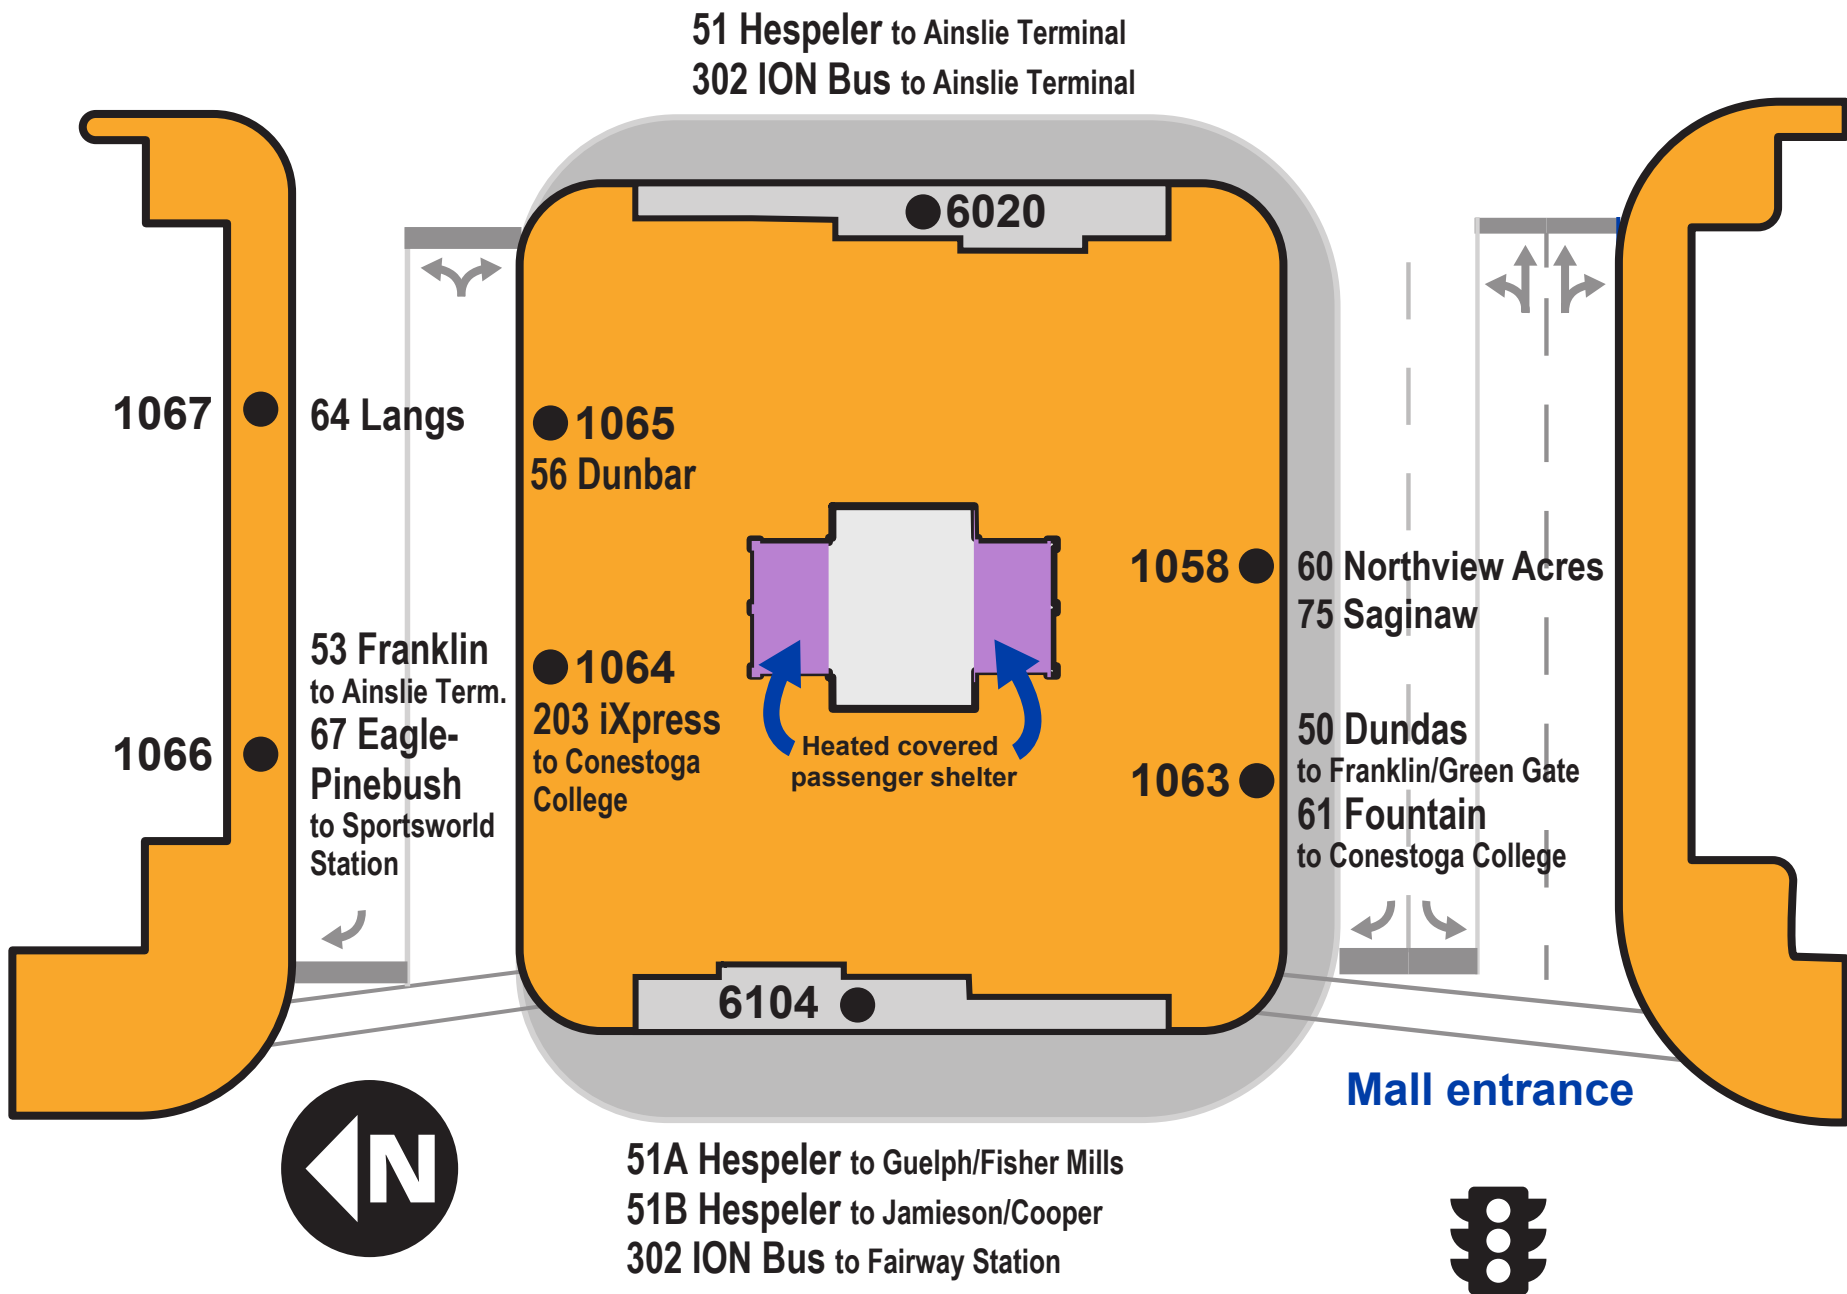

# Cambridge Centre Transit Station Platform Layout

**Hespeler Rd.**

Effective: September 2, 2019