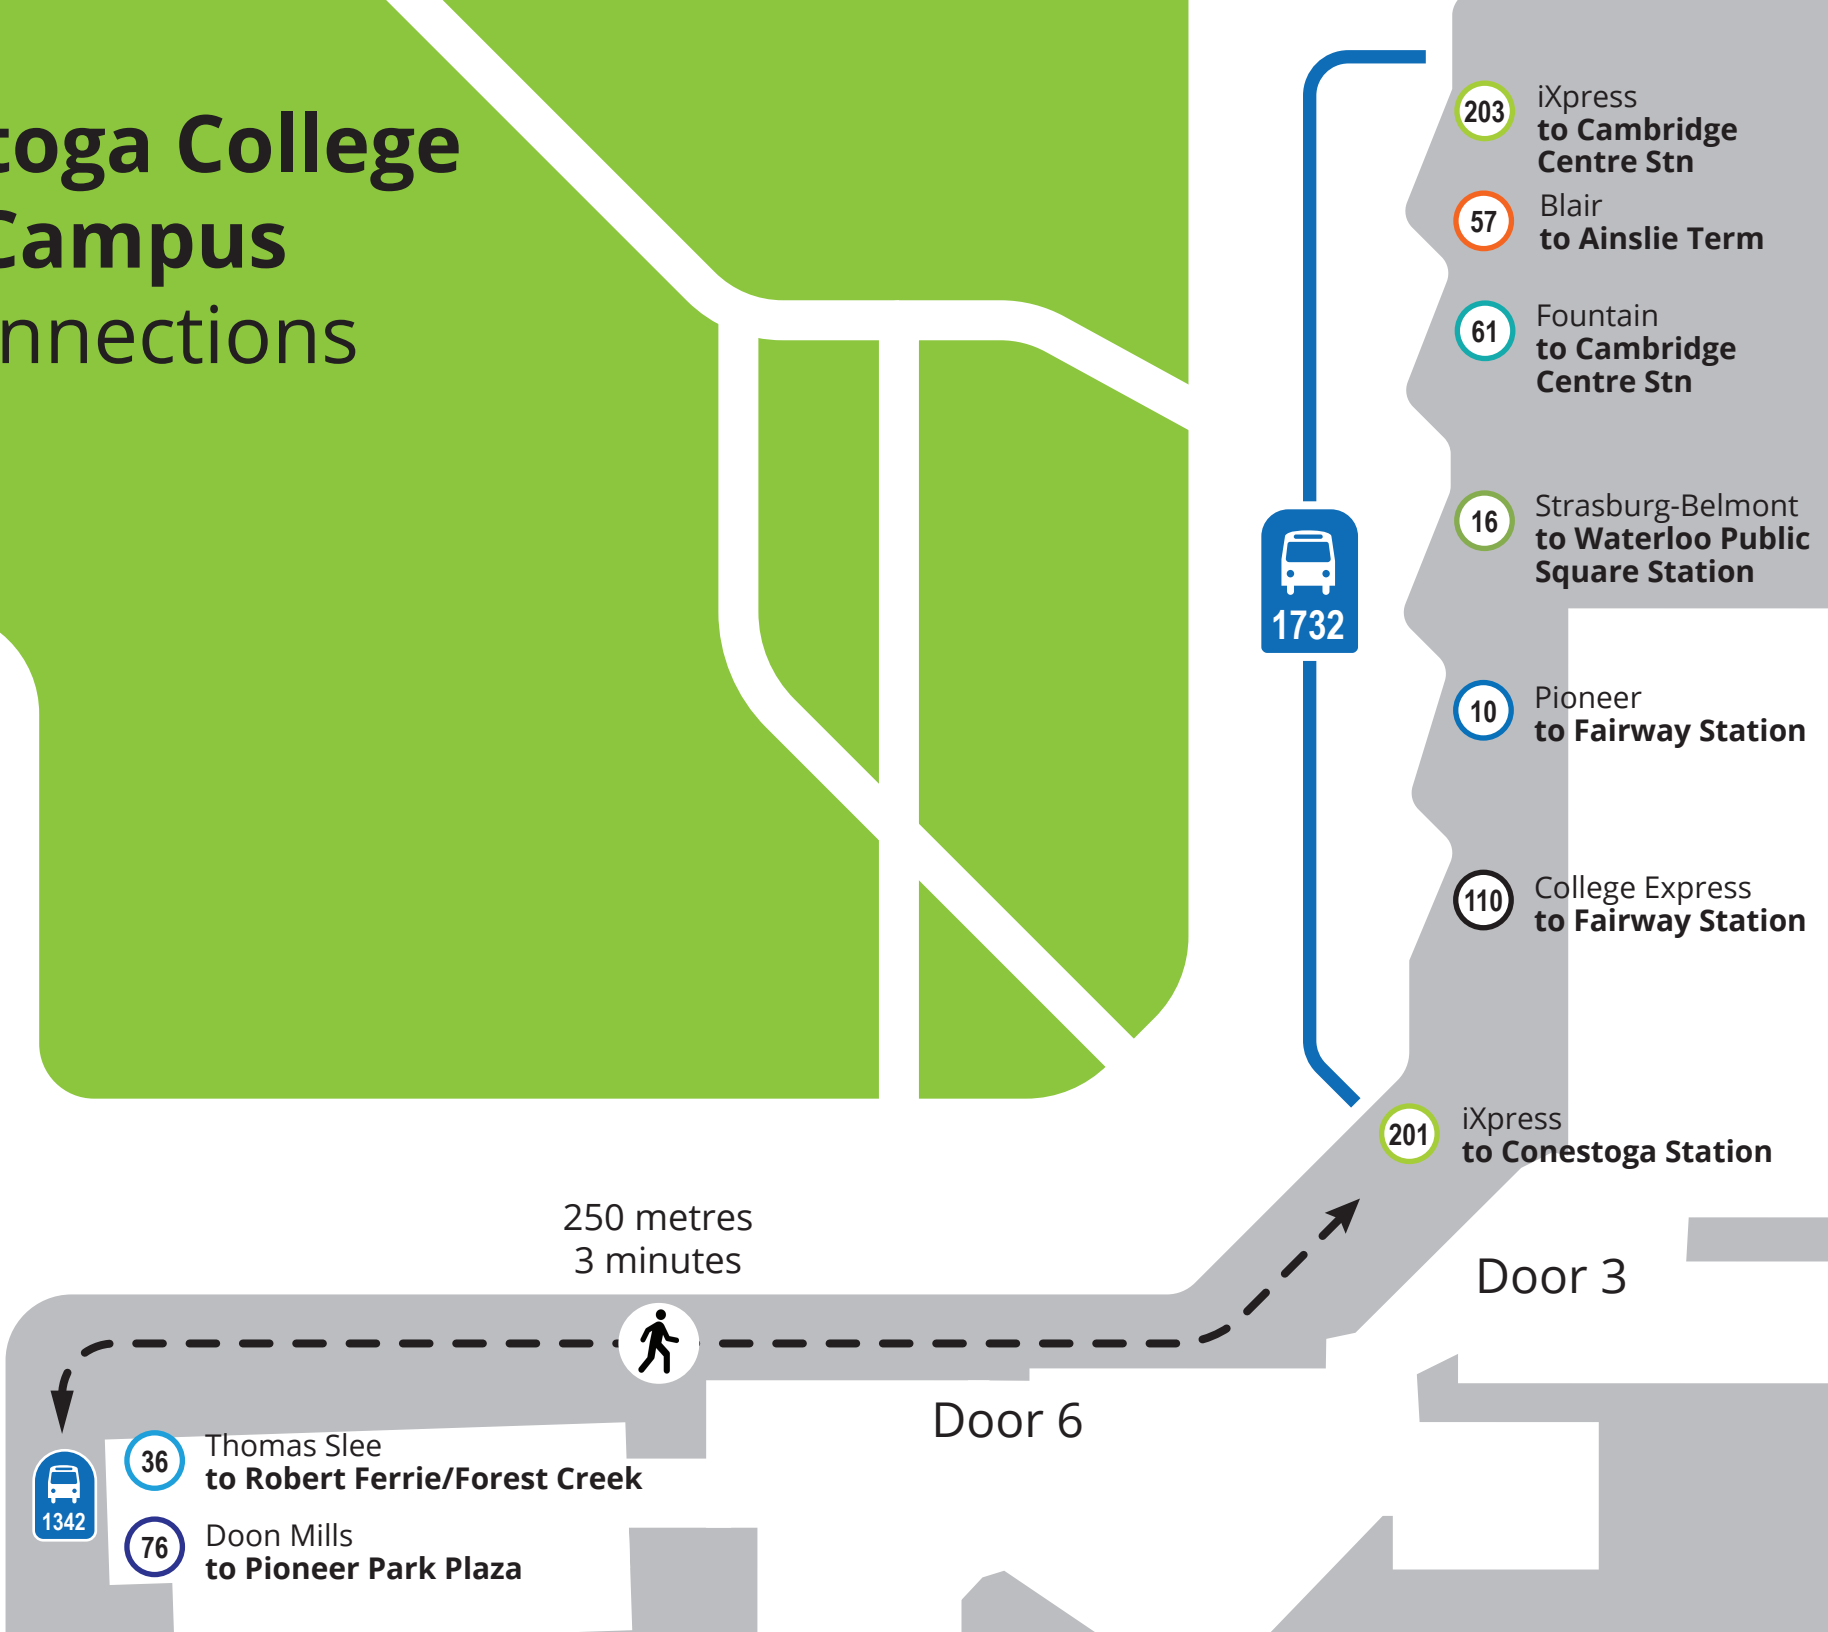

Conestoga College Doon Campus Bus Connections

203 iXpress
to Cambridge
Centre Stn

57 Blair
to Ainslie Term

61 Fountain
to Cambridge
Centre Stn

16 Strasburg-Belmont
to Waterloo Public
Square Station

10 Pioneer
to Fairway Station

110 College Express
to Fairway Station

201 iXpress
to Conestoga Station

250 metres
3 minutes

Door 3

Door 6

36 Thomas Slee
to Robert Ferrie/Forest Creek

76 Doon Mills
to Pioneer Park Plaza