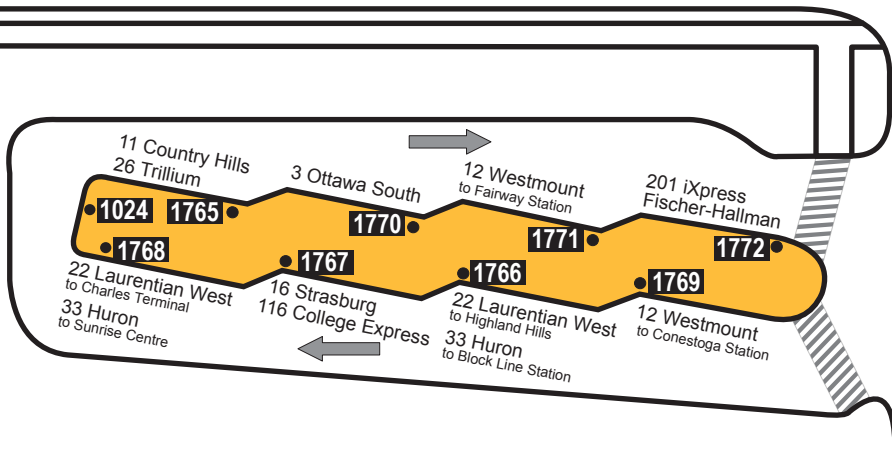

Strasburg Road

**GRAND RIVER TRANSIT BUS PLATFORMS  
at  
FOREST GLEN PLAZA**

Effective: September 2018