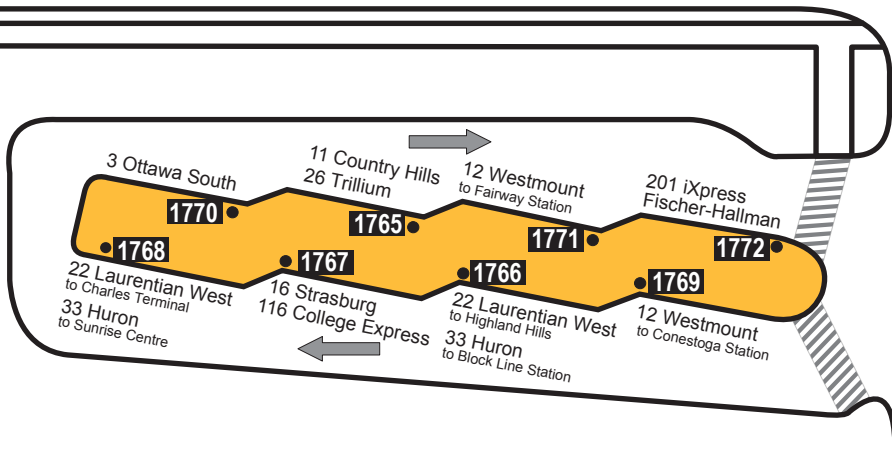

Strasburg Road

**GRAND RIVER TRANSIT BUS PLATFORMS  
at  
FOREST GLEN PLAZA**

Effective: September 2018