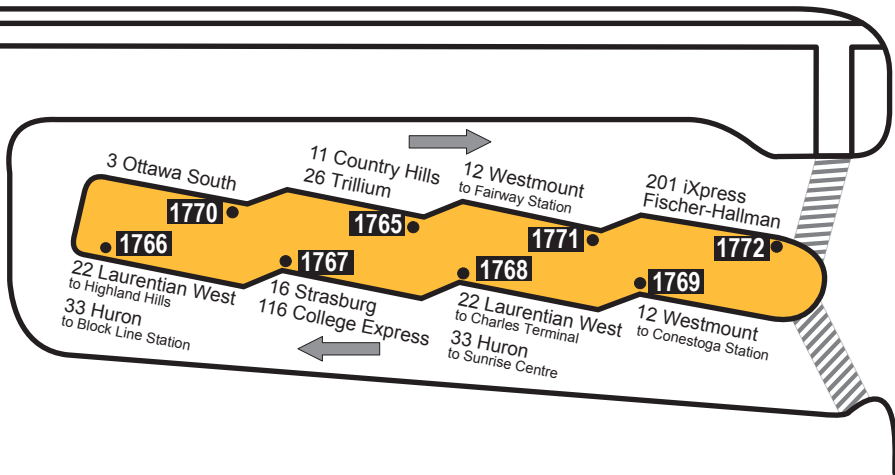

Strasburg Road

**GRAND RIVER TRANSIT BUS PLATFORMS
at
FOREST GLEN PLAZA**

Effective: January 2019