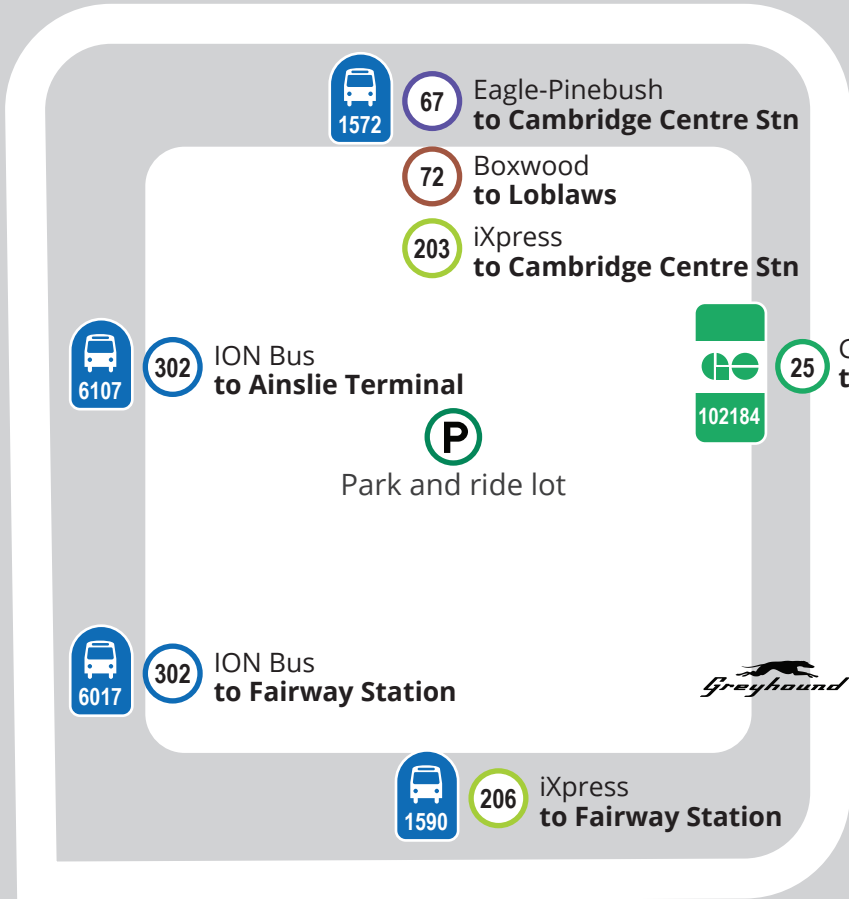

Sportsworld Station

Bus Connections

Sportsworld Crossing Dr

Sportsworld Dr

- 1569 203 iXpress to Conestoga College
- 206 iXpress to Southwood/Cedar via Ainslie Terminal