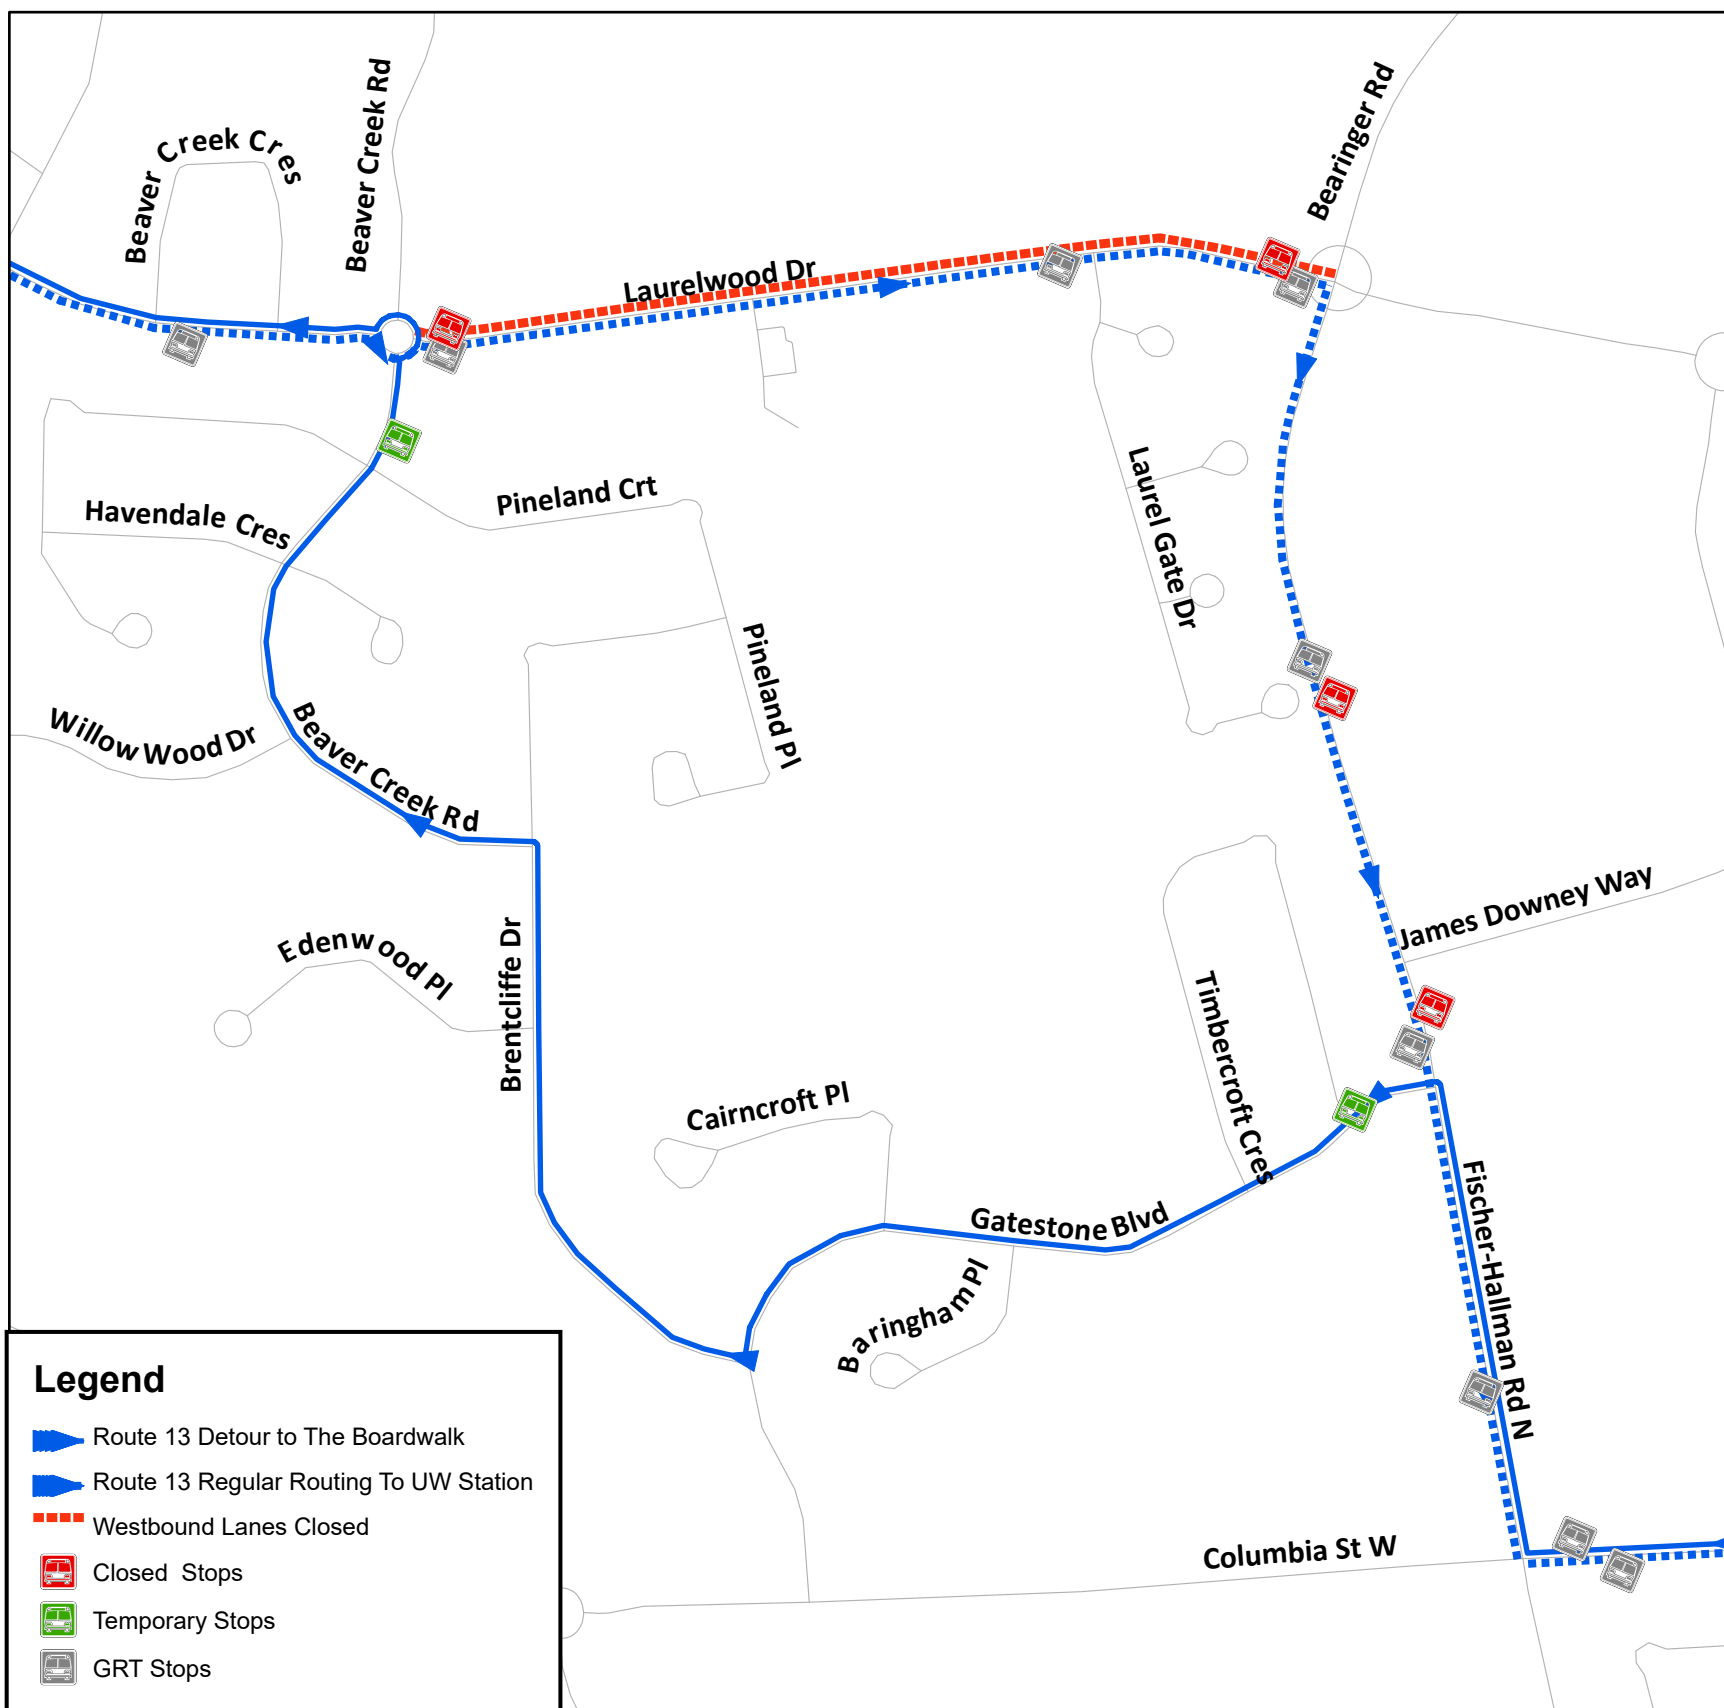

Detour

Route 13

**Monday May 4, 2026
For Approx. 1 Month**

The Westbound lanes Laurelwood Dr from Fischer-Hallman Rd to Beaver Creek Rd will be closed.
Refer to the map below for detour routing and stop information.

Thank you for your patience

For more information

519-585-7555

TTY: 519-575-4608

visit www.grt.ca

EasyGO App

Region of Waterloo

GRAND RIVER TRANSIT