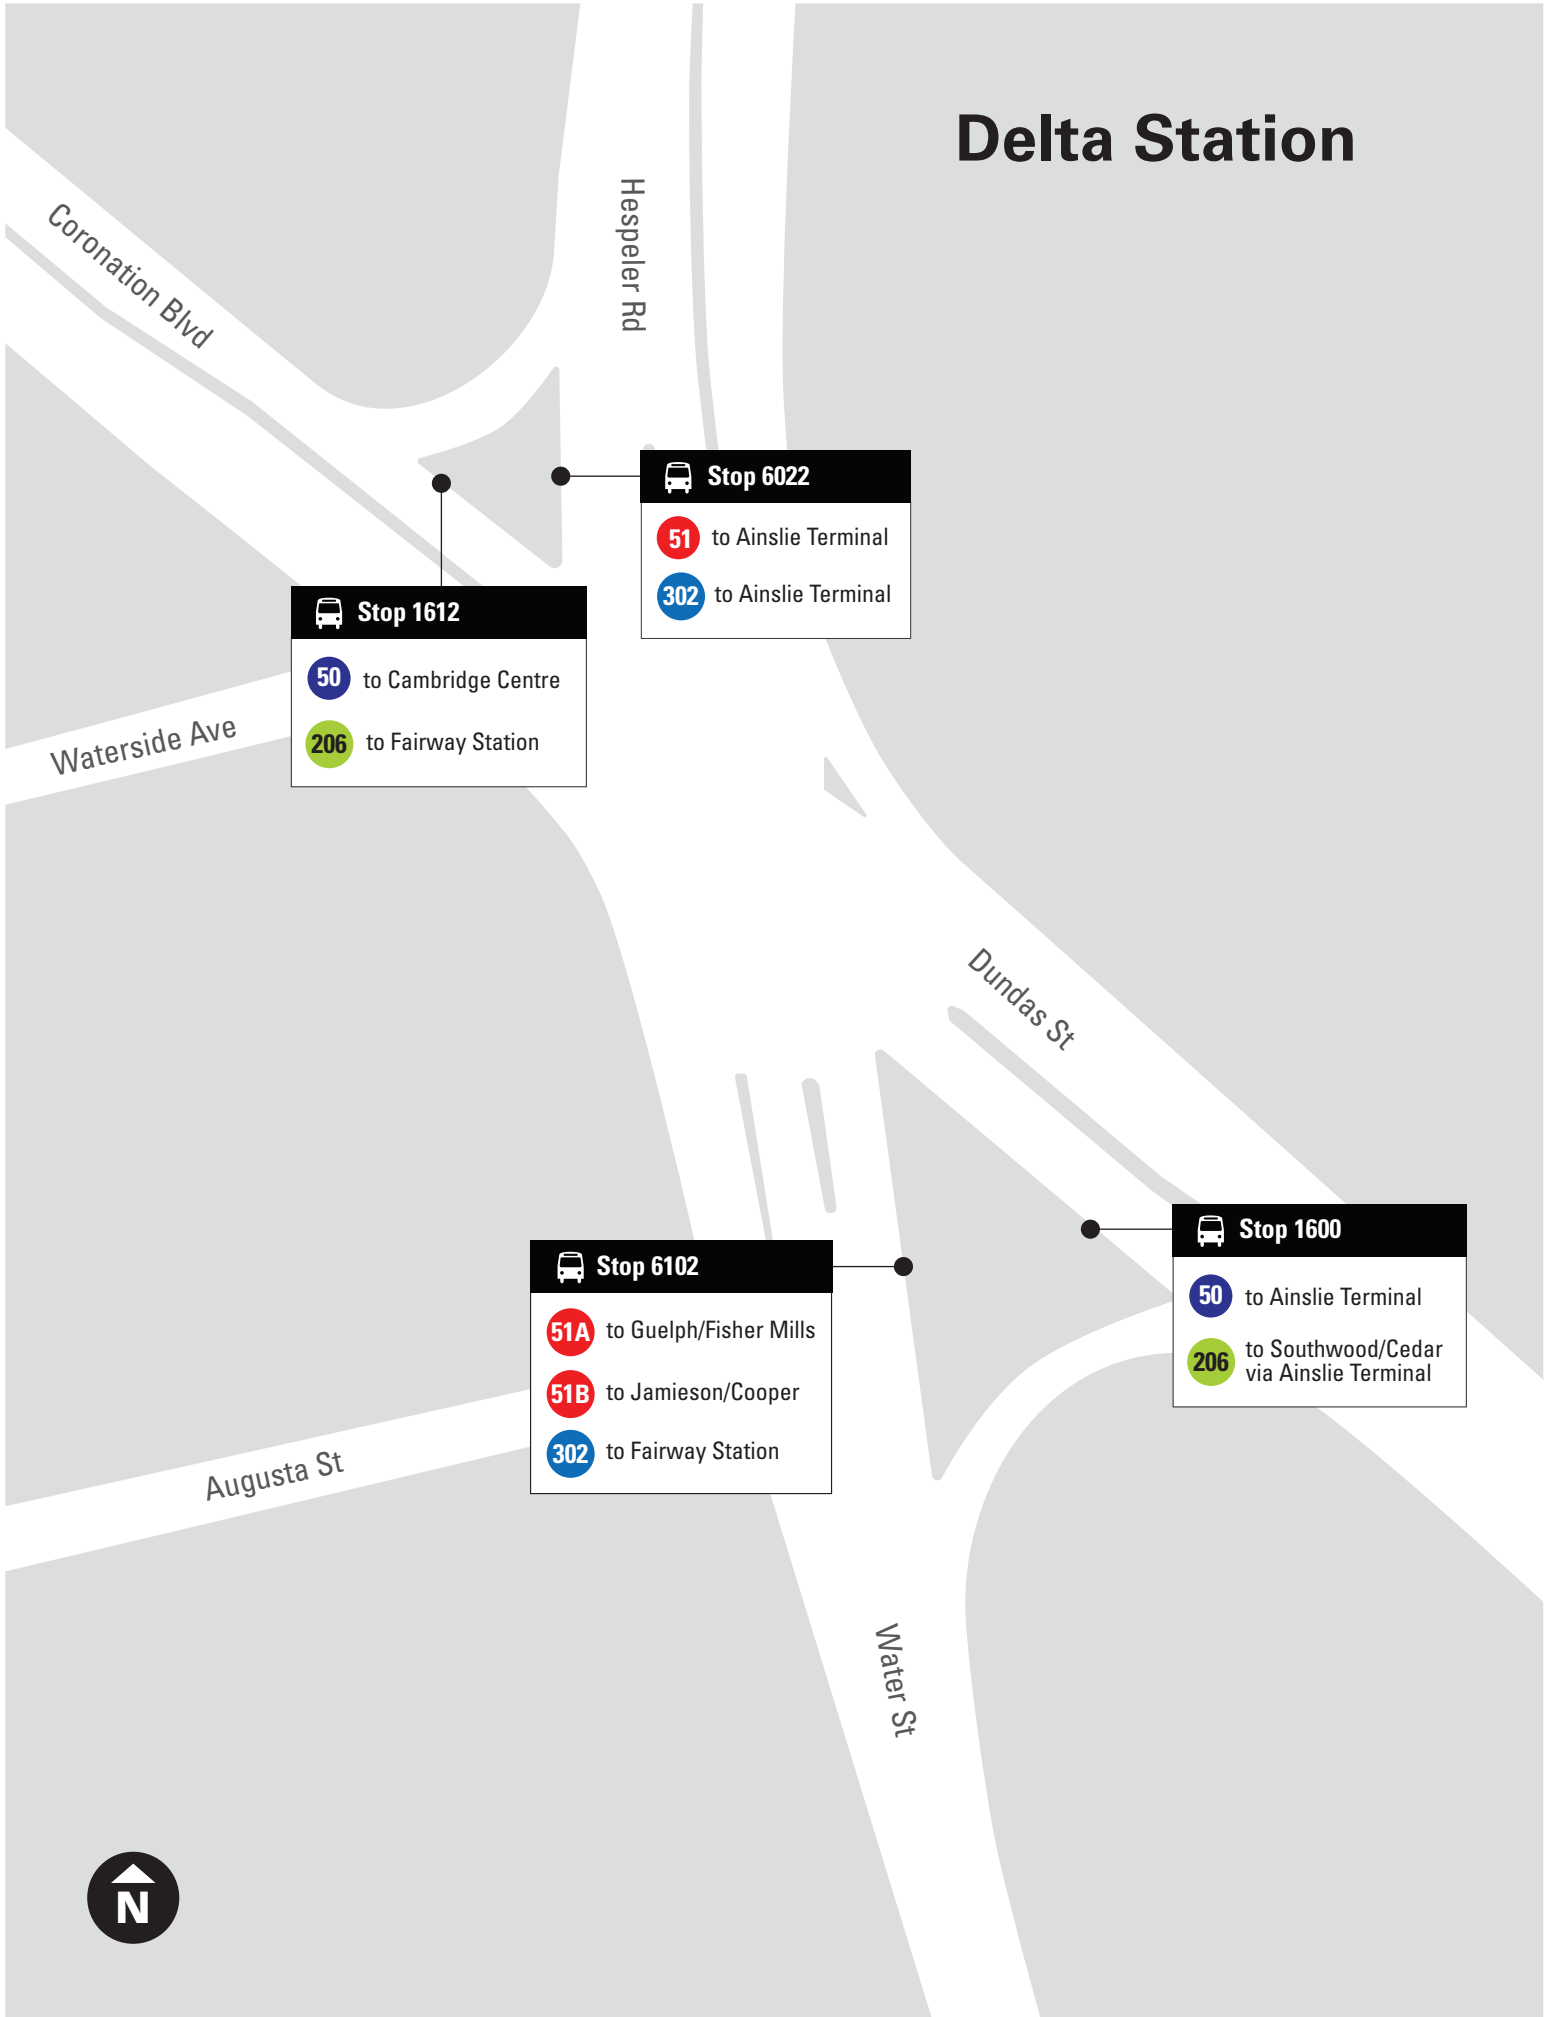

Delta Station

 **Stop 1612**

-  to Cambridge Centre
-  to Fairway Station

 **Stop 6022**

-  to Ainslie Terminal
-  to Ainslie Terminal

 **Stop 6102**

-  to Guelph/Fisher Mills
-  to Jamieson/Cooper
-  to Fairway Station

 **Stop 1600**

-  to Ainslie Terminal
-  to Southwood/Cedar via Ainslie Terminal