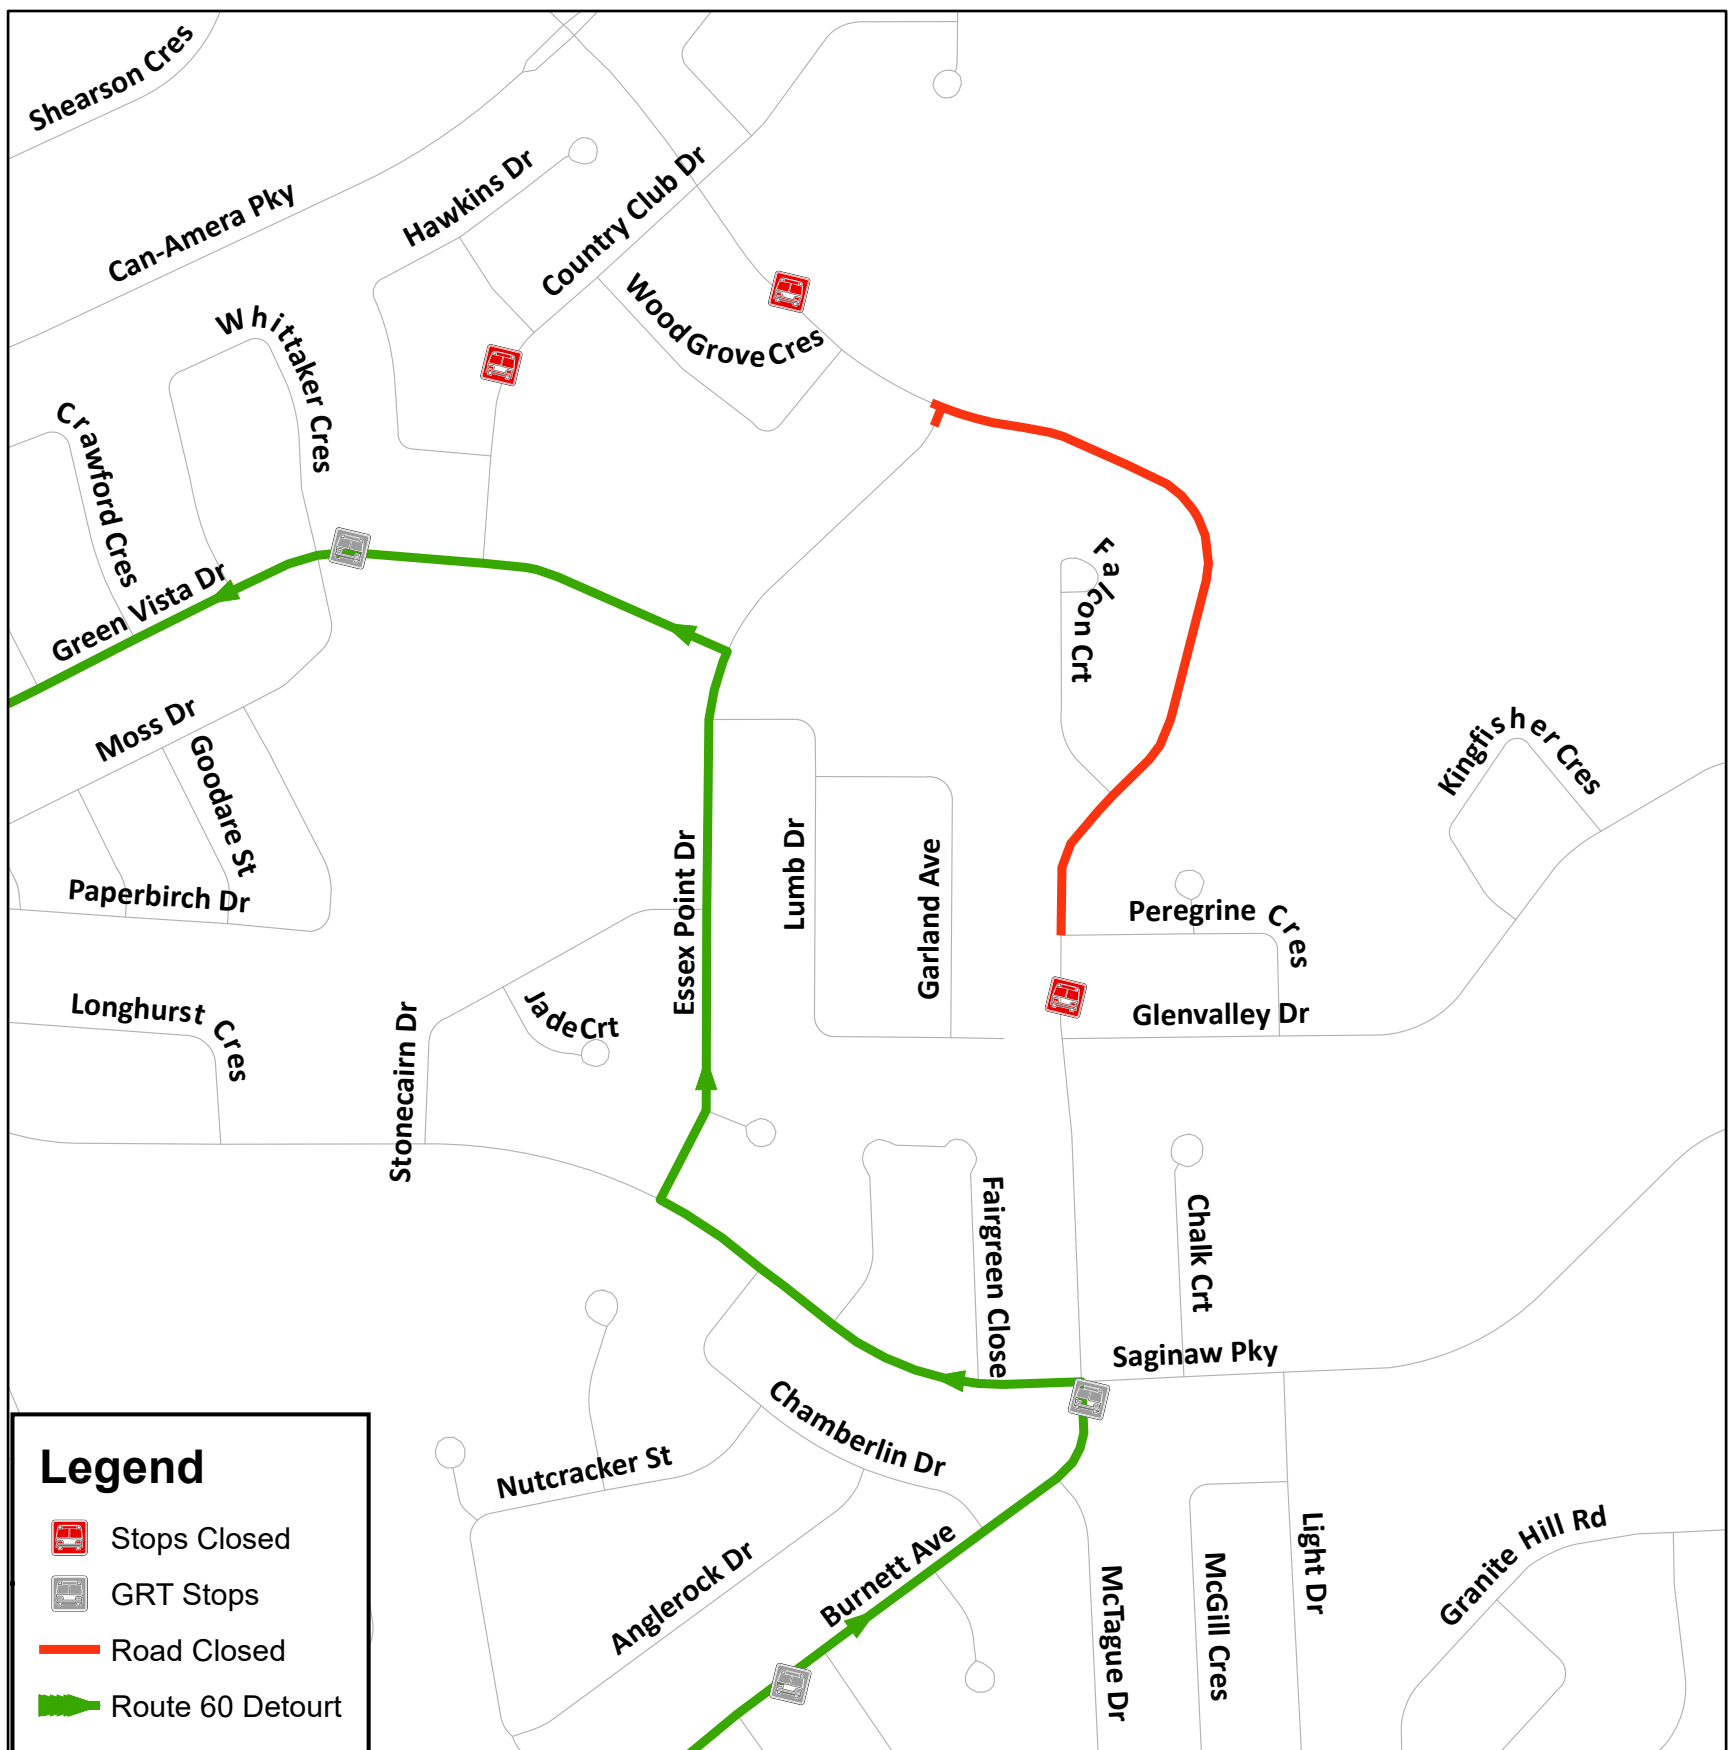

# Detour

## Route 60

**Wednesday May 20, 2026  
For Approx. 3 Days**

Burnett Ave from Peregrine Cres to Essex Point Dr will be closed.  
Refer to the map below for detour routing and stop information.

Region of Waterloo