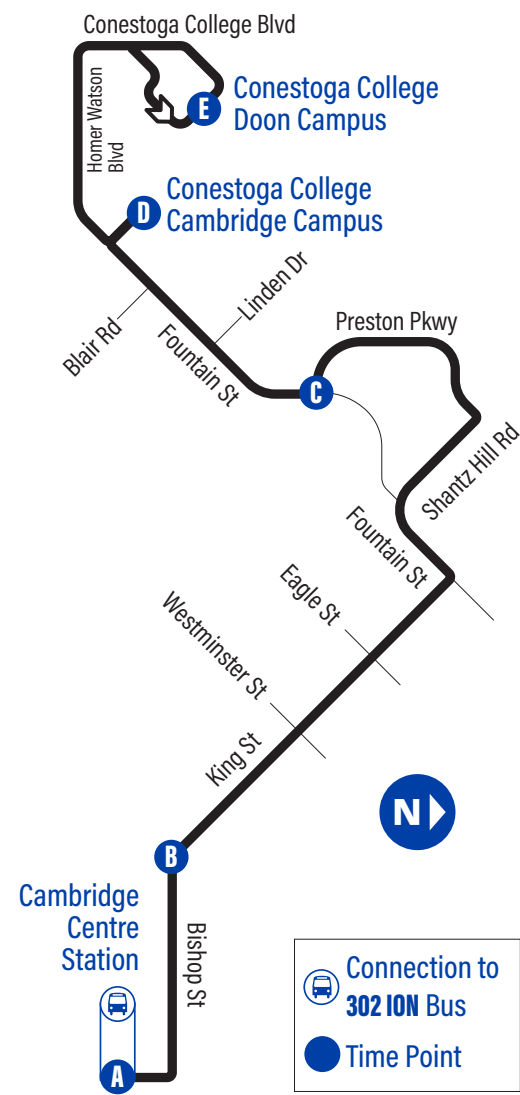

E	D	C	B	A
Conestoga College Doon Campus - Door 3	Conestoga College - Cambridge Campus	Preston Pkwy. / Fountain	Bishop / Duke	Cambridge Centre Station
1732	3888	1630	1444	1063
Doon Valley / Orchard Mill	Fountain / Blair	Preston Pkwy. / Woods	Bishop / Pineview	
1734	3525	1631	3835	
Conestoga College Blvd. / Homer Watson	Fountain / Linden	Preston Pkwy. / Hillview	Bishop / Mary	
1728	3562	1632	2327	
Fountain / Highway 401 Carpool Lot	Preston Pkwy. / Parkview	Preston Pkwy. / Parkview	965 Bishop St. N.	
3388	1633	1633	3877	
Conestoga College - Cambridge Campus	Shantz Hill / Preston Pkwy	Shantz Hill / Preston Pkwy	990 Bishop St. N.	
3888	4104	4104	1054	
Fountain / Blair	Fountain / Shantz Hill	Fountain / Shantz Hill	Bishop / Industrial	
3525	3003	3003	3851	
Fountain / Linden	King / Fountain	King / Fountain	Bishop / Hespeler Rd.	
3562	1584	1584	3806	
Preston Pkwy. / Woods	King / Eagle	King / Eagle		
1631	1585	1585		
Preston Pkwy. / Hillview	King / Waterloo	King / Waterloo		
1632	1586	1586		
Preston Pkwy. / Parkview	King / Westminster	King / Westminster		
1633	1587	1587		
Shantz Hill / Preston Pkwy	King / Lowther	King / Lowther		
4104	1588	1588		
Fountain / Shantz Hill	King / Dolph	King / Dolph		
3003	1589	1589		
King / Fountain				
1584				
King / Eagle				
1585				
King / Waterloo				
1586				
King / Westminster				
1587				
King / Lowther				
1588				
King / Dolph				
1589				
Cambridge Centre Station				
1063				

Preston

GRT
GRAND RIVER TRANSIT

61

Effective: June 22, 2026

Fares and schedules are subject to change without notice.
Weather and road conditions may cause schedule delays.

519-585-7555 grt.ca

Text: 57555 & key in your bus stop number