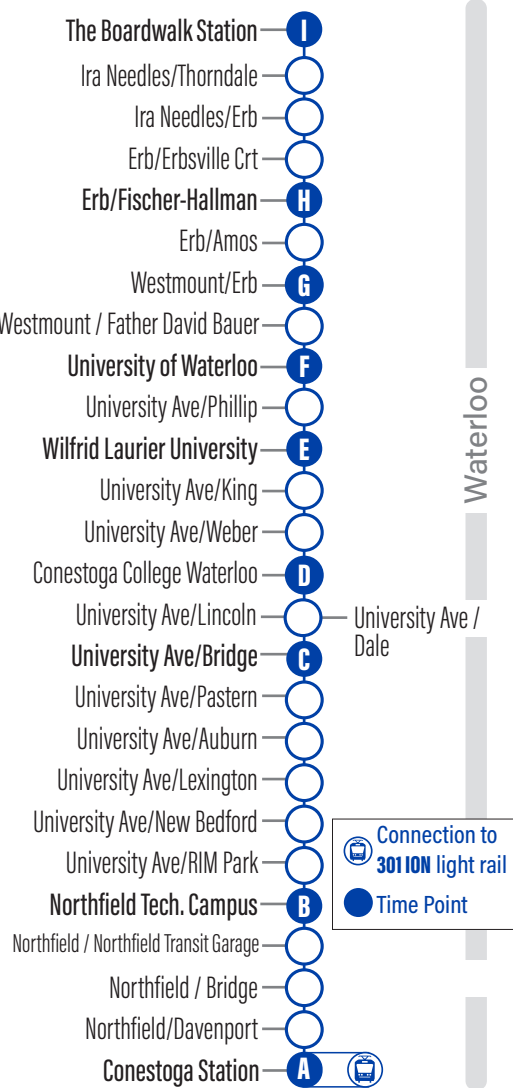

Fares and schedules are subject to change without notice. Weather and road conditions may cause schedule delays.

For the most current bus stop listing, visit grt.ca

iXpress University
202
GRAND RIVER TRANSIT

Effective: June 22, 2026

Sunday/Holiday Schedule

to Conestoga Station						
Depart						Arrive
The Boardwalk Station	Fischer-Hallman / Erb	University Ave. / University of Waterloo	University Ave. / Wilfrid Laurier University	University Ave. / Bridge	University Ave. / Northfield Technology Park	Conestoga Station
I	H	F	E	C	B	A
7:15	7:22	7:29	7:33	7:40	7:47	7:54
7:45	7:52	7:59	8:03	8:10	8:17	8:24
8:15	8:22	8:29	8:33	8:40	8:47	8:54
8:45	8:52	8:59	9:03	9:10	9:17	9:24
9:15	9:22	9:29	9:33	9:40	9:47	9:54
9:45	9:52	9:59	10:03	10:11	10:18	10:25
10:15	10:23	10:30	10:34	10:42	10:49	10:56
10:45	10:53	11:00	11:04	11:12	11:19	11:26
11:15	11:23	11:30	11:34	11:42	11:49	11:56
11:45	11:53	12:00	12:04	12:12	12:19	12:26
12:15	12:23	12:30	12:34	12:42	12:49	12:56
12:45	12:53	1:00	1:04	1:12	1:19	1:26
1:15	1:23	1:30	1:34	1:42	1:49	1:56
1:45	1:53	2:00	2:04	2:12	2:19	2:26
2:15	2:23	2:30	2:34	2:42	2:49	2:56
2:45	2:53	3:00	3:04	3:12	3:19	3:26
3:15	3:23	3:30	3:34	3:42	3:49	3:56
3:45	3:53	4:00	4:04	4:12	4:19	4:26
4:15	4:23	4:30	4:34	4:42	4:49	4:56
4:45	4:53	5:00	5:04	5:12	5:19	5:26
5:15	5:23	5:30	5:34	5:42	5:49	5:56
5:45	5:53	6:00	6:04	6:11	6:18	6:25
6:15	6:22	6:29	6:33	6:40	6:47	6:54
6:45	6:52	6:59	7:03	7:10	7:17	7:24
7:15	7:22	7:29	7:33	7:40	7:47	7:54
7:45	7:52	7:59	8:03	8:10	8:17	8:24
8:15	8:22	8:29	8:33	8:40	8:47	8:54
8:45	8:52	8:59	9:03	9:10	9:17	9:24
9:15	9:22	9:29	9:33	9:40	9:47	9:54
9:45	9:52	9:59	10:03	10:10	10:17	10:24
10:15	10:22	10:29	10:33	10:40	10:47	10:54
10:45	10:52	10:59	11:03	11:10	11:17	11:24
11:15	11:22	11:29	11:33	11:40	11:47	11:54
11:45	11:52	11:59	12:03	12:10	12:17	12:24

to The Boardwalk Station						
Depart						Arrive
Conestoga Station	University Ave. / Northfield Technology Park	University Ave. / Bridge	University Ave. / Wilfrid Laurier University	University Ave. / University of Waterloo	Fischer-Hallman / Erb	The Boardwalk Station
A	B	C	E	F	H	I
7:30	7:37	7:45	7:52	7:56	8:03	8:09
8:00	8:07	8:15	8:22	8:26	8:33	8:39
8:30	8:37	8:45	8:52	8:56	9:03	9:09
9:00	9:07	9:15	9:22	9:26	9:33	9:39
9:30	9:37	9:45	9:52	9:56	10:03	10:10
10:00	10:07	10:15	10:23	10:27	10:34	10:41
10:30	10:37	10:45	10:53	10:57	11:04	11:11
11:00	11:07	11:15	11:23	11:27	11:34	11:41
11:30	11:37	11:45	11:53	11:57	12:04	12:11
12:00	12:07	12:15	12:23	12:27	12:34	12:41
12:30	12:37	12:45	12:53	12:57	1:04	1:11