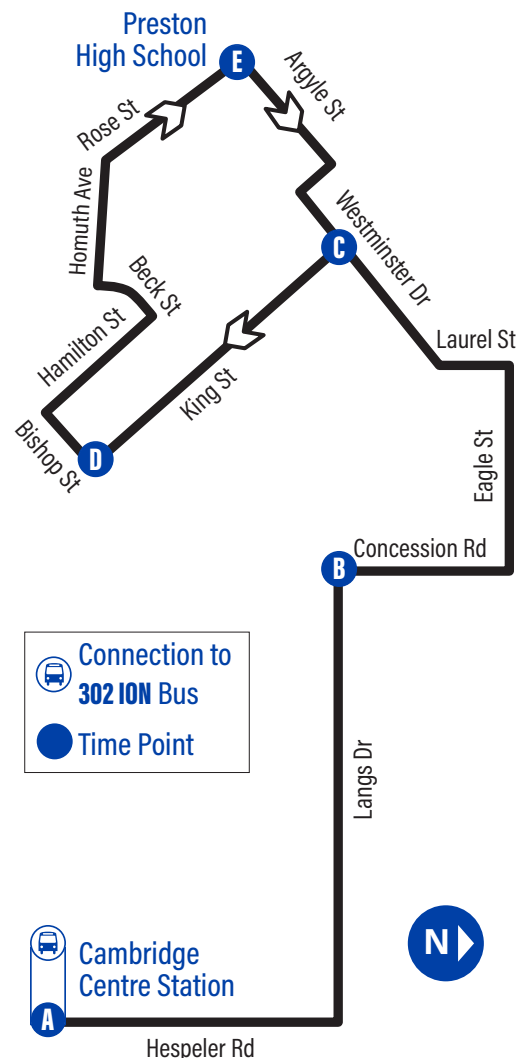

Connection to 302 ION bus

A.M.	0:00
P.M.	0:00

Bus Stops

to Preston High School

to Cambridge Centre Station

A Cambridge Centre Station 1066	E Rose / Preston High School 1410
Hespeler Rd. / Bishop 1477	Argyle / Vine 1411
499 Hespeler Rd. 1478	Argyle / Hamilton 1412
Langs / Hespeler Rd. 4161	Hamilton / Westminster 1413
Langs / Industrial 1429	C Westminster / King 1414
Langs / Trico 1430	Westminster / Lawrence 1416
Langs / Shannon 3280	Laurel / North 3522
Langs / Walter 1431	Eagle / Laurel 1289
B 515 Langs Dr. 1432	Eagle / Arlington 1290
Concession / Langs 1433	Eagle / Concession 1417
Concession / Trico 3519	Concession / Garden 1418
Eagle / Whitley 1282	Concession / Dolph 1419
Eagle / Shettleston 1283	B Langs / Concession 1420
Eagle / Laurel 1284	Langs / Walter 1421
Laurel / North 4121	Langs / Valentine 1422
Westminster / Margaret 4154	Langs / Langs Circle 1423
Westminster / King 4156	Langs / Industrial 1424
King / Lowther 1588	Langs / Hespeler Rd. 1425
King / Dolph 1589	Hespeler Rd. / Langs 1426
King / Montrose 1443	480 Hespeler Rd. 1427
D Bishop / King 4157	A Cambridge Centre Station 1066
Bishop / Hamilton 1402	
Hamilton / Montrose 1403	
Hamilton / Union 1404	
Beck / Homuth 1405	
Homuth / Frederick 1407	
Rose / Lowther 1408	
E Rose / Preston High School 1410	

Langs

GRT
GRAND RIVER TRANSIT

56

Effective: June 22, 2026

For the most current bus stop listing, visit grt.ca

Fares and schedules are subject to change without notice.
Weather and road conditions may cause schedule delays.

easyGO

519-585-7555 grt.ca

Text: 57555 & key in your bus stop number