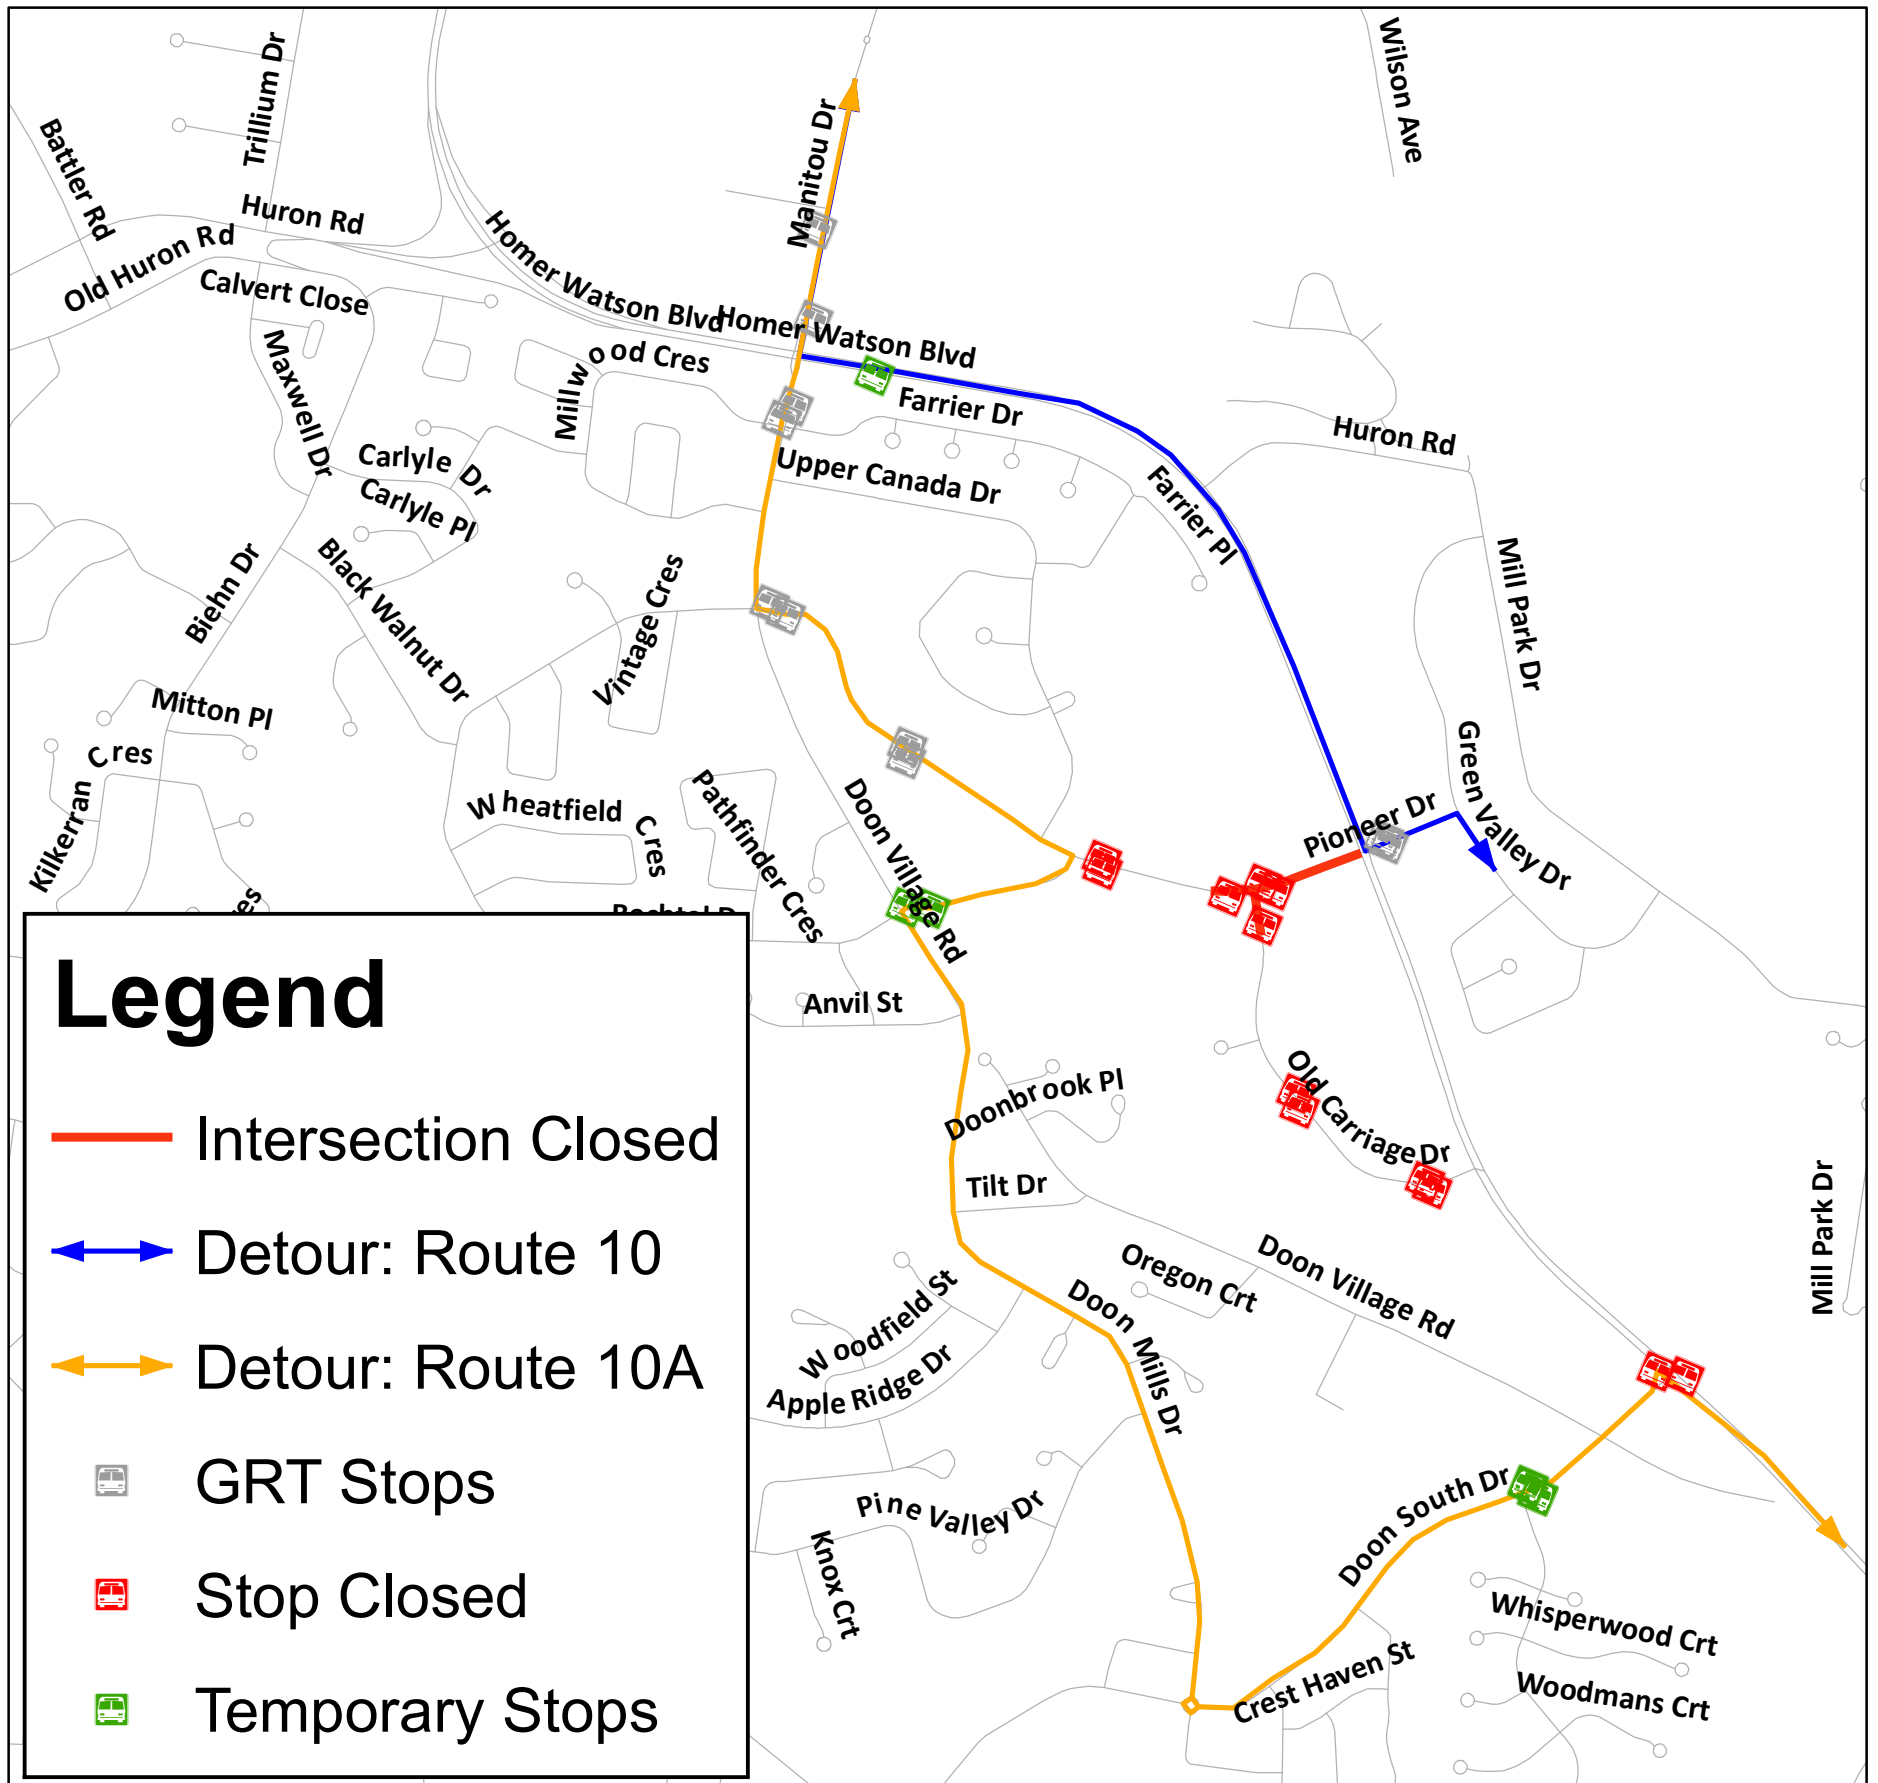

# Detour

**Route 10**

**Route 10A**

**Tuesday May 19, 2026  
Approximately 4 weeks**

Pioneer Drive at Old Carriage Drive will be closed.  
Refer to the map below for detour routing and stop information.

Region of Waterloo

For more information  
[www.grt.ca](http://www.grt.ca)  
519-585-7555  
TTY: 519-575-4608

**GRAND RIVER TRANSIT**