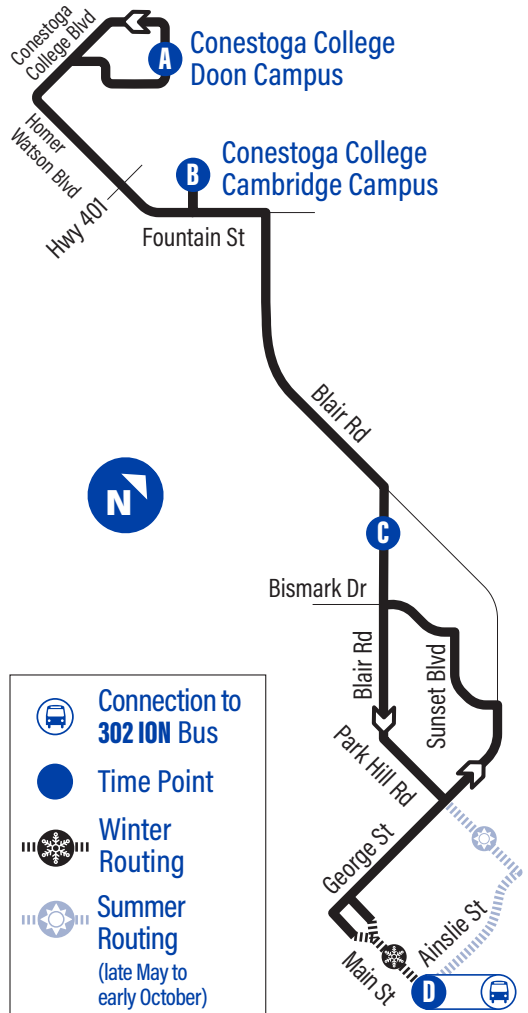

Bus Stops

to Ainslie Terminal

to Conestoga College
Doon Campus

A Conestoga
College Doon
Campus - Door 3 1732

Doon Valley / Orchard Mill 1734

Conestoga College Blvd. /
Homer Watson 1728

Fountain / Highway 401
Carpool Lot 3388

Conestoga College Blvd.
/ Homer Watson 3641

Conestoga College
Doon Campus -
Recreation Centre 1731

A Conestoga
College Doon
Campus - Door 3 1732

Blair

GRT
GRAND RIVER TRANSIT

57

Effective: June 22, 2026

Ainslie
Terminal