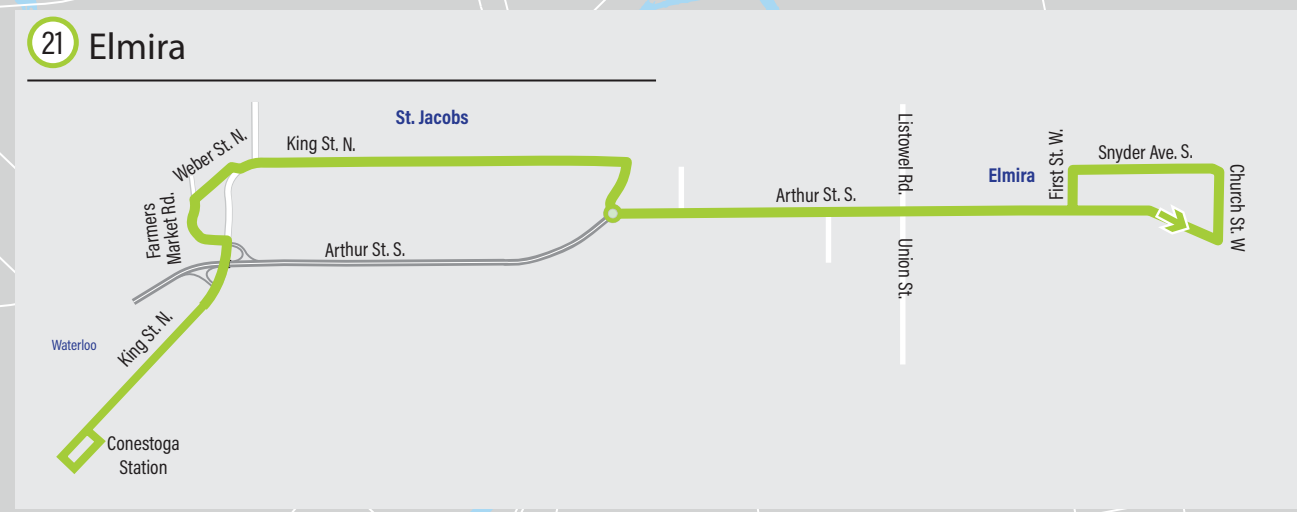

Waterloo

St. Jacobs

Updated: April 27, 2026

Kitchener

Breslau

Cambridge

Map Legend

- Light rail (301)
- Bus (302)
- Express stop locations (i)
- Route direction (No arrow placed on two way sections)
- Roundabouts

Route Number and Names

1 Queen-River	30 Ring Road
3 Ottawa South	31 Columbia
4 Glasgow-Margaret	33 Huron
5 Erb	34 Bingemans
6 Bridge-Courtland	35 Greenbrook
7 King	36 Thomas Slee
8 Weber	50 Dundas-Myers
9 Lakeshore	51 Hespeler
10 Pioneer	53 Franklin
12 Westmount	55 Grand Ridge
13 Laurelwood	56 Langs
14 Bathurst	57 Blair
16 Strasburg-Belmont	58 Elgin North
19 Hazel	60 Burnett
Victoria-Frederick	61 Preston
21 Elmira	62 Speedsville
22 Laurentian West	63 Champlain
23 Idlewood	65 Saginaw
25 Trillium	67 Eagle-Pinebush
27 Morrison	76 Doon Mills
28 Franklin North	77 Wilmot
29 Keats-University	78 Fountain

Flexible Transit

- 79 Breslau

Late Night Service

- 91 Late Night Loop

Express Routes

- 20 Fischer-Hallman
- 21 Elmira
- 22 Laurentian West
- 23 Idlewood
- 24 Highland-Victoria
- 25 Ottawa
- 26 Coronation