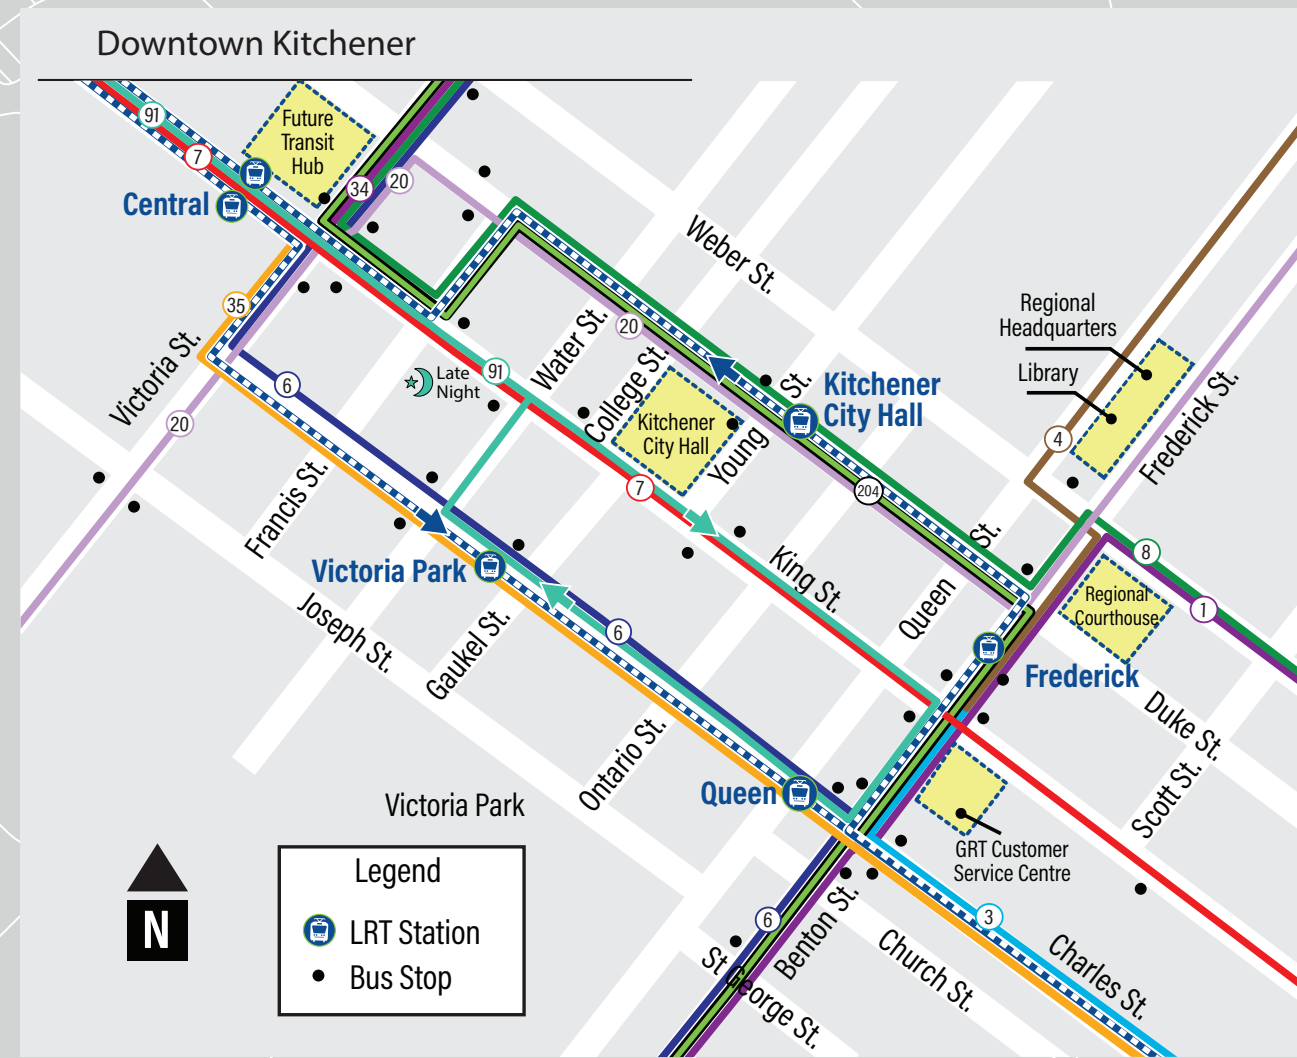

Waterloo

St. Jacobs

Updated: April 27, 2026

Kitchener

Breslau

Cambridge

Map Legend

- Light rail (301)
- Bus (302)
- Express stop locations (i)
- Route direction (No arrow placed on two way sections)
- Roundabouts

Route Number and Names

1 Queen-River	30 Ring Road
3 Ottawa South	31 Columbia
4 Glasgow-Margaret	33 Huron
5 Erb	34 Bingemans
6 Bridge-Courtland	35 Greenbrook
7 King	36 Thomas Slee
8 Weber	50 Dundas-Myers
9 Lakeshore	51 Hespeler
10 Pioneer	53 Franklin
12 Westmount	55 Grand Ridge
13 Laurelwood	56 Langs
14 Bathurst	57 Blair
16 Strasburg-Belmont	58 Elgin North
19 Hazel	60 Burnett
Victoria-Frederick	61 Preston
21 Elmira	62 Speedsville
22 Laurentian West	63 Champlain
23 Idlewood	65 Saginaw
25 Trillium	67 Eagle-Pinebush
27 Morrison	76 Doon Mills
28 Franklin North	77 Wilmot
29 Keats-University	78 Fountain

Flexible Transit

- 79 Breslau

Late Night Service

- 91 Late Night Loop

Express Routes

- 20 Fischer-Hallman
- 21 Elmira
- 22 Laurentian West
- 23 Idlewood
- 24 Highland-Victoria
- 25 Ottawa
- 26 Coronation