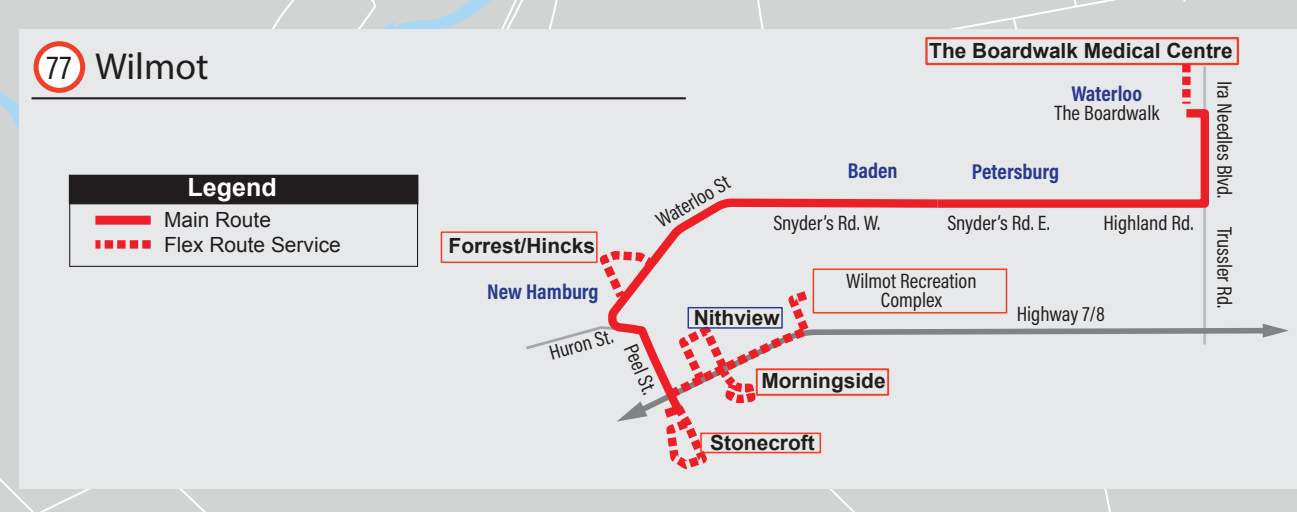

Waterloo

St. Jacobs

Updated: April 27, 2026

Kitchener

Breslau

Cambridge

Map Legend

- Light rail (301)
- Bus (302)
- Express stop locations (i)
- Route direction (No arrow placed on two way sections)
- Roundabouts

Route Number and Names

1 Queen-River	30 Ring Road
3 Ottawa South	31 Columbia
4 Glasgow-Margaret	33 Huron
5 Erb	34 Bingemans
6 Bridge-Courtland	35 Greenbrook
7 King	36 Thomas Slee
8 Weber	50 Dundas-Myers
9 Lakeshore	51 Hespeler
10 Pioneer	53 Franklin
12 Westmount	55 Grand Ridge
13 Laurelwood	56 Langs
14 Bathurst	57 Blair
16 Strasburg-Belmont	58 Elgin North
19 Hazel	60 Burnett
Victoria-Frederick	61 Preston
21 Elmira	62 Speedsville
22 Laurentian West	63 Champlain
23 Idlewood	65 Saginaw
25 Trillium	67 Eagle-Pinebush
27 Morrison	76 Doon Mills
28 Franklin North	77 Wilmot
29 Keats-University	78 Fountain

Flexible Transit

- 79 Breslau

Late Night Service

- 91 Late Night Loop

Express Routes

- 20 Fischer-Hallman
- 21 Elmira
- 22 Laurentian West
- 23 Idlewood
- 24 Highland-Victoria
- 25 Ottawa
- 26 Coronation