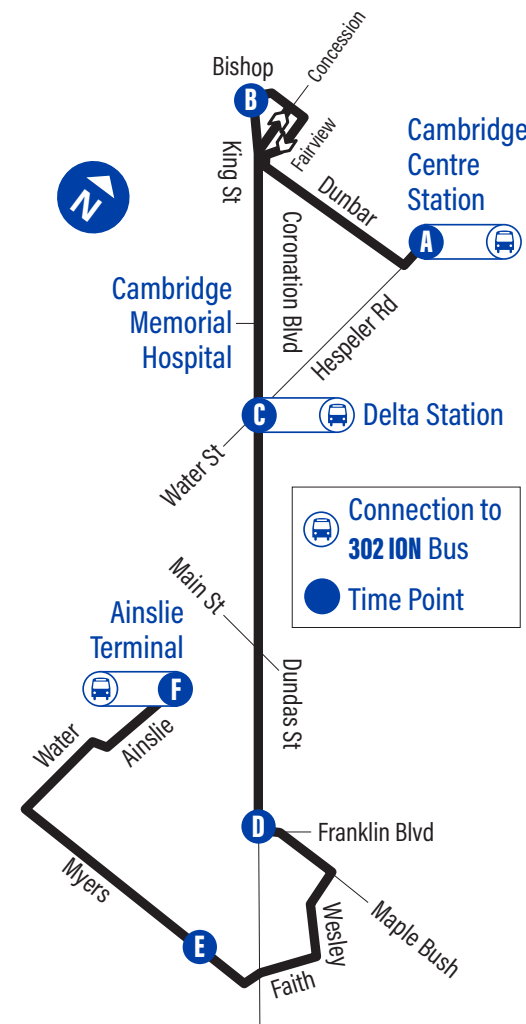

to Cambridge Centre Station

F Ainslie Terminal 1517	Dundas / Gore 2360
Ainslie / Veterans 1523	Dundas / Beverly 4219
Ainslie / Elliott 4193	Dundas / Cambridge St. 1609
Ainslie / Birch 4195	Dundas / Roxboro 1610
Water / Cambridge to Paris Rail Trail 4213	Dundas / Jarvis 1611
Water / Churchill Park 4214	C Delta Station 1612
Myers / Birkinshaw 4196	Coronation / Goldie 1613
Myers / Edgemere 4197	Coronation / Oliver 1614
Myers / Enfield 4198	Coronation / Cambridge Memorial Hospital 1615
Myers / Christopher 4199	725 Coronation Blvd. 1616
Myers / Monsignor Doyle CSS 2287	Coronation / Highland 1617
Myers / Greenbrier 2288	Coronation / Blue Heron 1618
Myers / Cheese Factory 2289	Coronation / Oriole 1619
Myers / Clover 4111	King / Concession 1620
E Myers / Lisbon Pines 4112	King / Brower 1621
Myers / Path to California 4113	B Bishop / King 1444
Wesley / Faith 4114	Bishop / Pineview 3835
Wesley / Fitzgerald 4115	Fairview / Bishop 1446
Wesley / Maple Bush 4116	Fairview / Grand Valley 1447
Maple Bush / Ferncliffe 4117	Dunbar / Grand Valley 1448
Maple Bush / Chester 4118	Dunbar / St George 1449
D Dundas / Franklin 2976	Dunbar / Eastdowns 1451
Dundas / South Cambridge Centre 2176	Dunbar / Industrial 3858
Dundas / Main 2977	Dunbar / Hespeler Rd. 1454
Dundas / Monroe 2978	A Cambridge Centre Station 1065
Dundas / Elgin 2979	

Dundas-Myers

50

Effective: June 22, 2026

Connection to 302 ION Bus

Time Point

For the most current bus stop listing, visit grt.ca

Fares and schedules are subject to change without notice. Weather and road conditions may cause schedule delays.

519-585-7555 grt.ca
Text: 57555 & key in your bus stop number