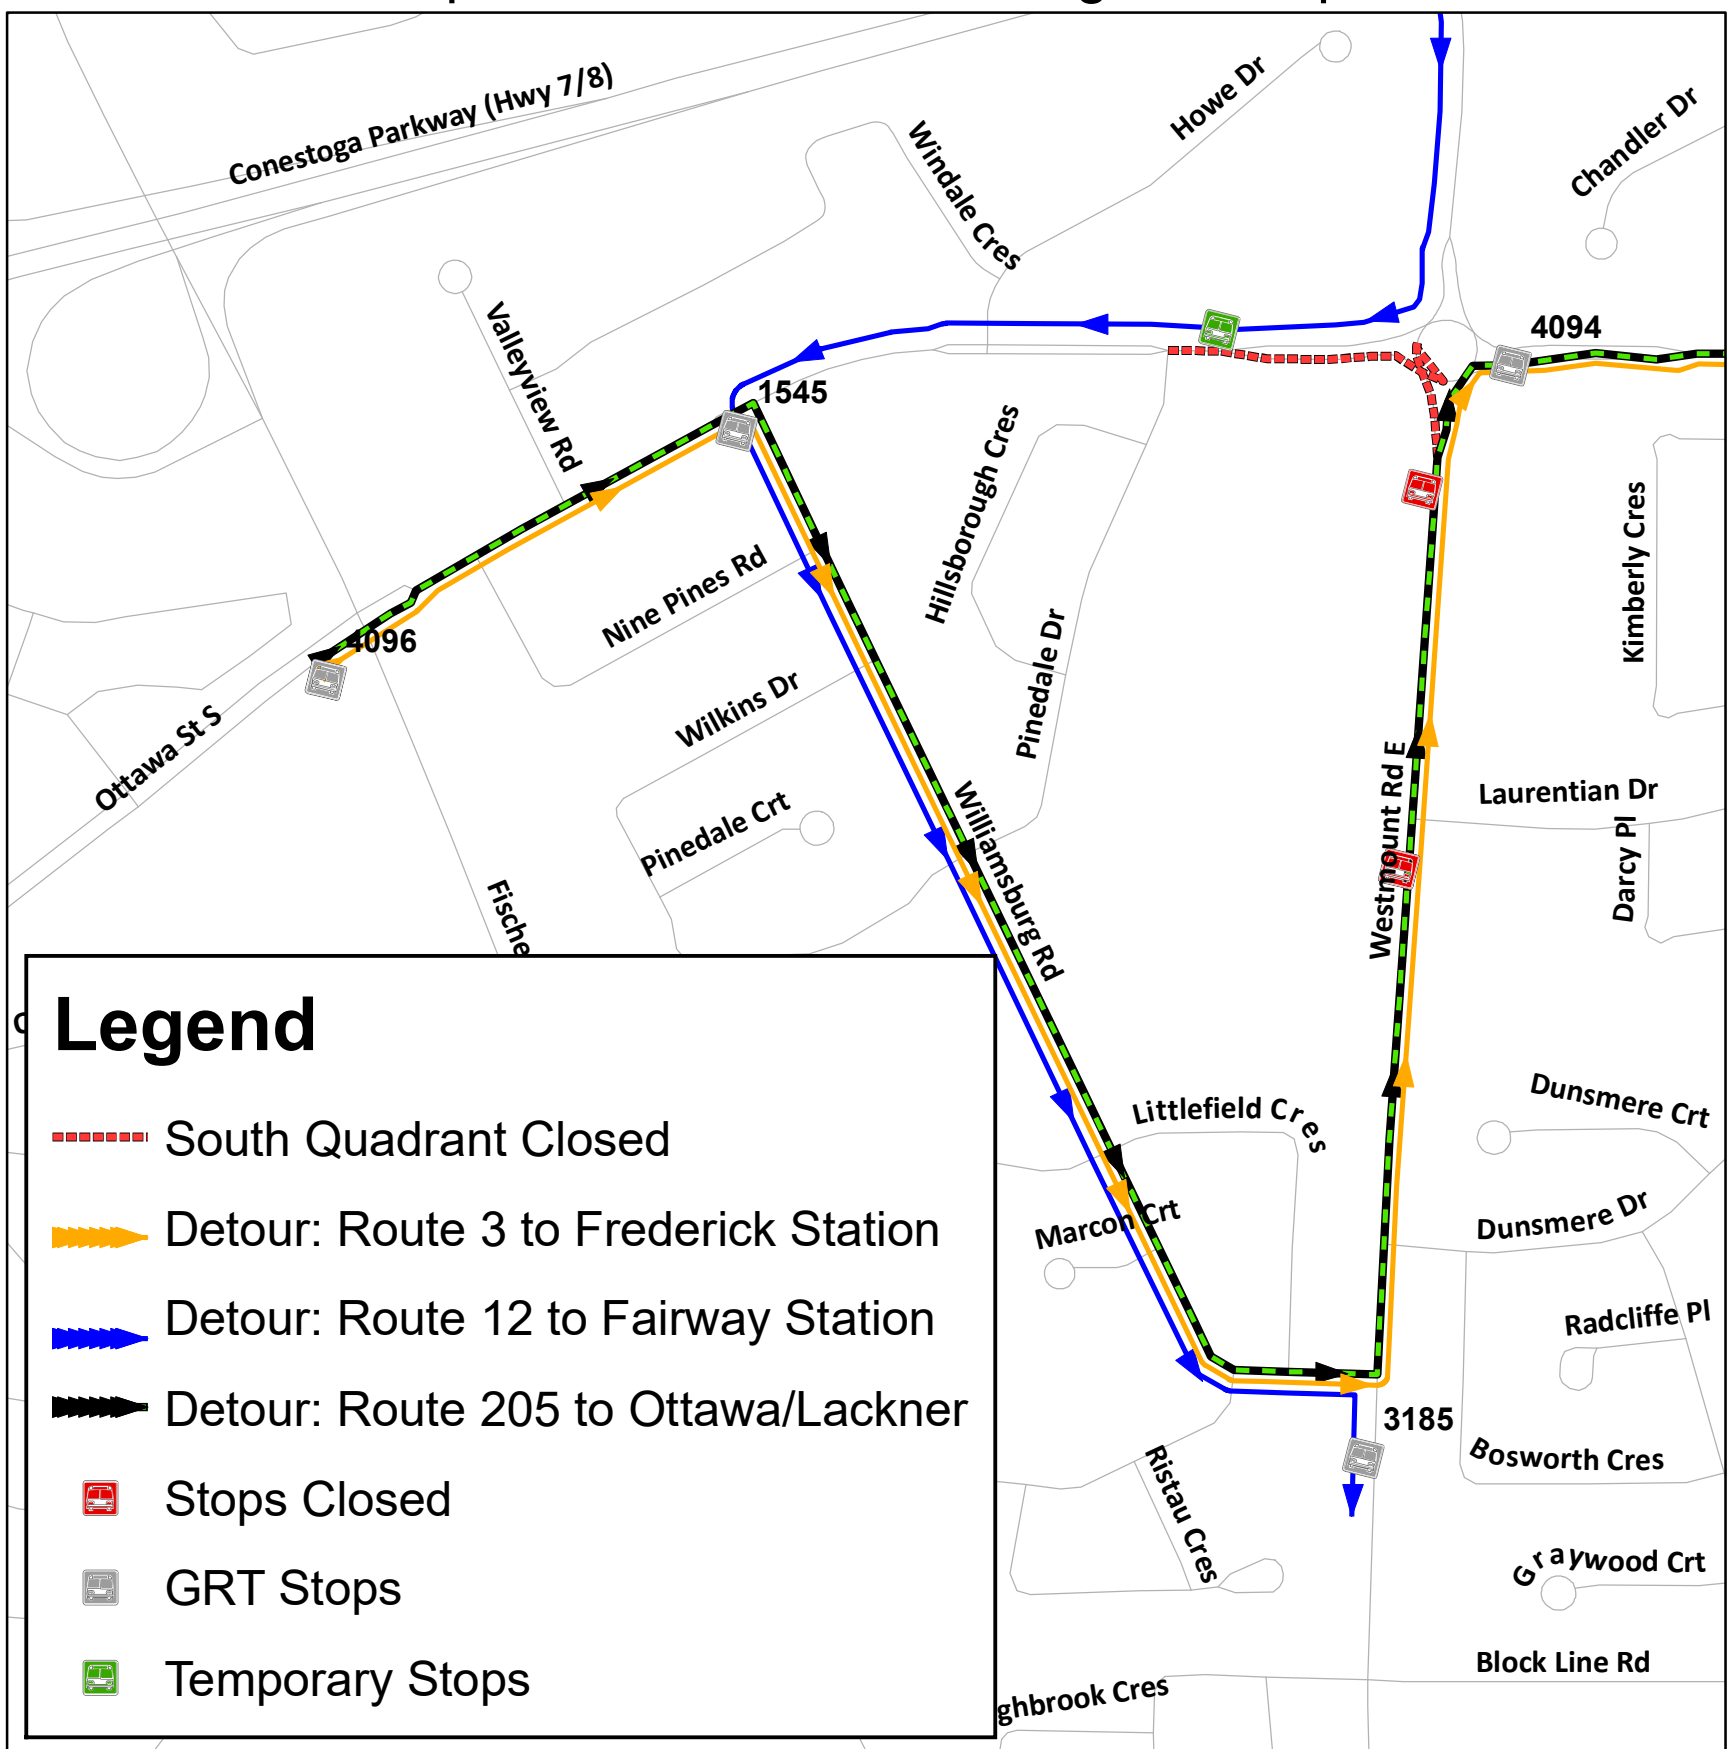

# Detour

**Route 3**

**Route 12**

**Route 205**

**Wednesday May 13, 2026  
9AM to 3PM**

Ottawa Street South from Pinedale Drive to Westmount Road & Westmount Road from Ottawa Street South to 100m South of Ottawa Street South will be partially closed.

Refer to the map below for detour routing and stop information.

Region of Waterloo

For more information

[www.grt.ca](http://www.grt.ca)

519-585-7555

TTY: 519-575-4608

**GRT**

GRAND RIVER TRANSIT