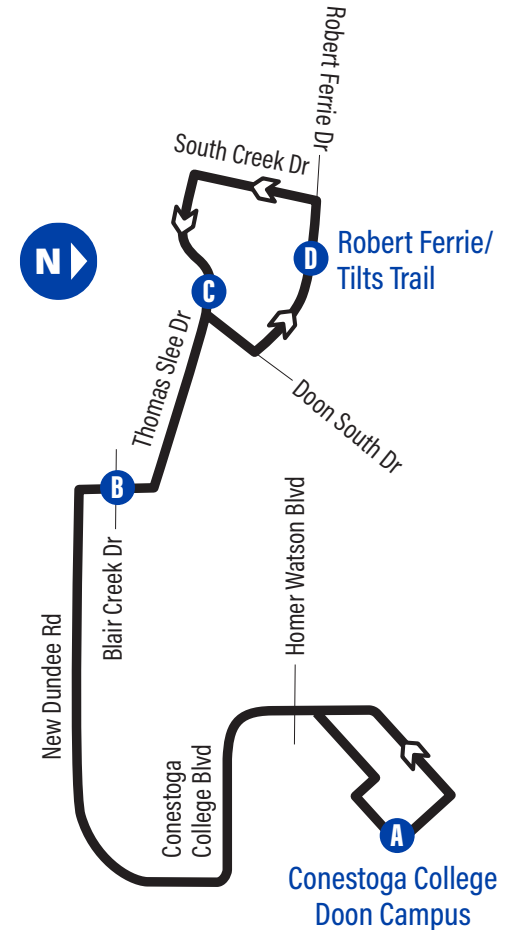

No stat holiday service

A.M.	0:00
P.M.	0:00

For the most current bus stop listing, visit grt.ca

Fares and schedules are subject to change without notice.
Weather and road conditions may cause schedule delays.

Bus Stops

to Robert Ferrie/
Forest Creek

to Conestoga
College Doon

A Conestoga College Doon Campus - Door 3 1732	D Robert Ferrie / Tilts Trail 3996
Doon Valley / Orchard Mill 1734	Robert Ferrie / Forest Creek 3997
Conestoga College Blvd. / Homer Watson 1728	South Creek / Elmbank 3601
Conestoga College Blvd. / Pinnacle 3802	South Creek / Moorlands 3614
B Robert Ferrie / Blair Creek 3990	South Creek / Meadowridge 3615
Thomas Slee / Robert Ferrie 3991	Thomas Slee / Mistywood 3616
Thomas Slee / Terrington 3992	Thomas Slee / Netherwood 3617
Thomas Slee / Path To Cranbrook 3993	C Thomas Slee / Doon South 3624
Doon South / Thomas Slee 3994	Thomas Slee / Path To Watermill 2048
Robert Ferrie / Doon South 3995	Thomas Slee / Frontier 2049
D Robert Ferrie / Tilts Trail 3996	Thomas Slee / Robert Ferrie 2050
	B Robert Ferrie / Blair Creek 2051
	Conestoga College Blvd. / Pinnacle 3801
	Conestoga College Blvd. / Homer Watson 3641
	Conestoga College Doon Campus - Recreation Centre 1731
	A Conestoga College Doon Campus - Door 3 1732

Thomas Slee

GRT
GRAND RIVER TRANSIT

36

Effective: April 27, 2026

Time Point

easyGO

519-585-7555 grt.ca