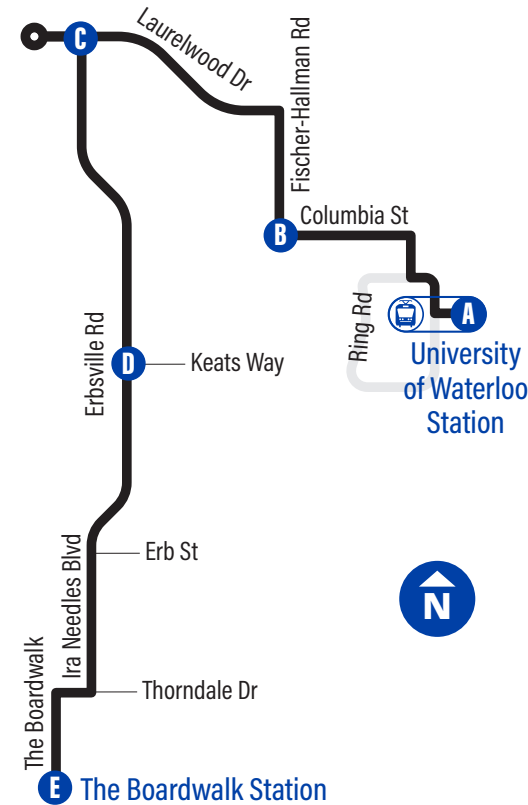

to University of Waterloo Station

E The Boardwalk Station	4002
330 The Boardwalk	1040
The Boardwalk / The Boardwalk Medical Centre	1037
Ira Needles / Thorndale	3903
Ira Needles / Erb	3905
Erbsville / Westside Marketplace	3689
Erbsville / Royal Beech	3690
Erbsville / Path To Erbsville Ct.	3691
D Erbsville / Keats Way	3451
Erbsville / Leighland	3452
Erbsville / Comridge	4088
Erbsville / Columbia	3453
Erbsville / Willow Wood	1106
Erbsville / White Elm	3392
Erbsville / Path To Wild Ginger	4085
Laurelwood/Laurel Heights Secondary School	4014
C Laurelwood / Erbsville	1107
Laurelwood / Birchmount	1108
Laurelwood / Brookmill	1109
Laurelwood / Beaver Creek Cres.	1110
Laurelwood / Beaver Creek Rd.	1111
Laurelwood / Laurel Gate	1112
Laurelwood / Fischer-Hallman	3949
Fischer-Hallman / Path To Laurel Gate	1113
Fischer-Hallman / Gatestone	1114
Fischer-Hallman / Columbia	1115
B Columbia / Fischer-Hallman	1116
Columbia / U.W. - Columbia Lake Village	1117
Columbia / U.W. - Ron Eydtt Village	1119
Columbia / U.W. - Village 1	1120
Columbia / University Of Waterloo	3899
A University Of Waterloo Station	1223

Laurelwood

13

GRAND RIVER TRANSIT

Effective: April 27, 2026

Connection to 301 ION light rail

Time Point

Fares and schedules are subject to change without notice. Weather and road conditions may cause schedule delays.

519-585-7555 grt.ca

Text: 57555 & key in your bus stop number