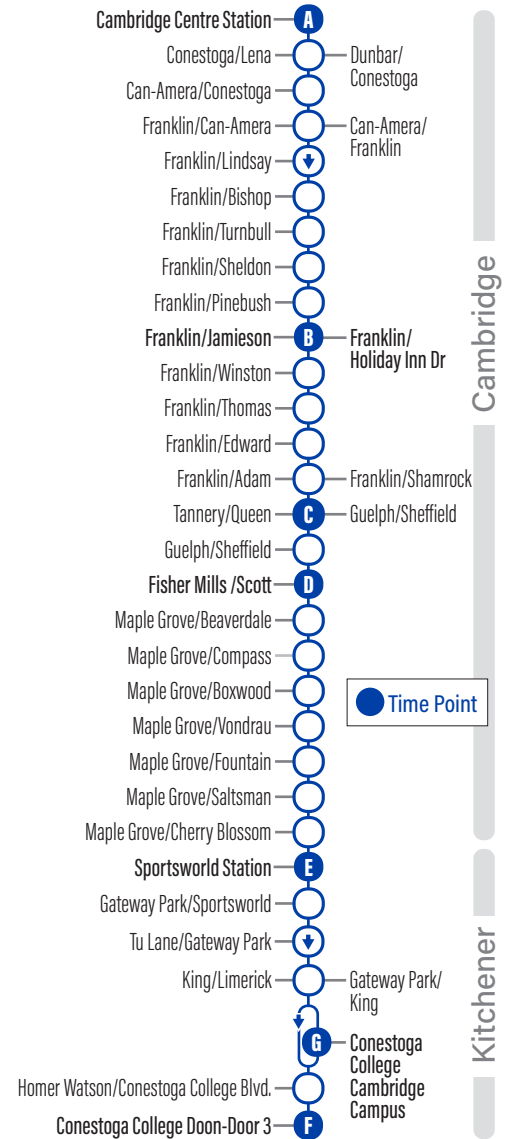

iXpress Maple Grove

GRT
GRAND RIVER TRANSIT

Effective: June 22, 2026

203

For the most current bus stop listing, visit grt.ca

519-585-7555 grt.ca
Text: 57555 & key in your bus stop number