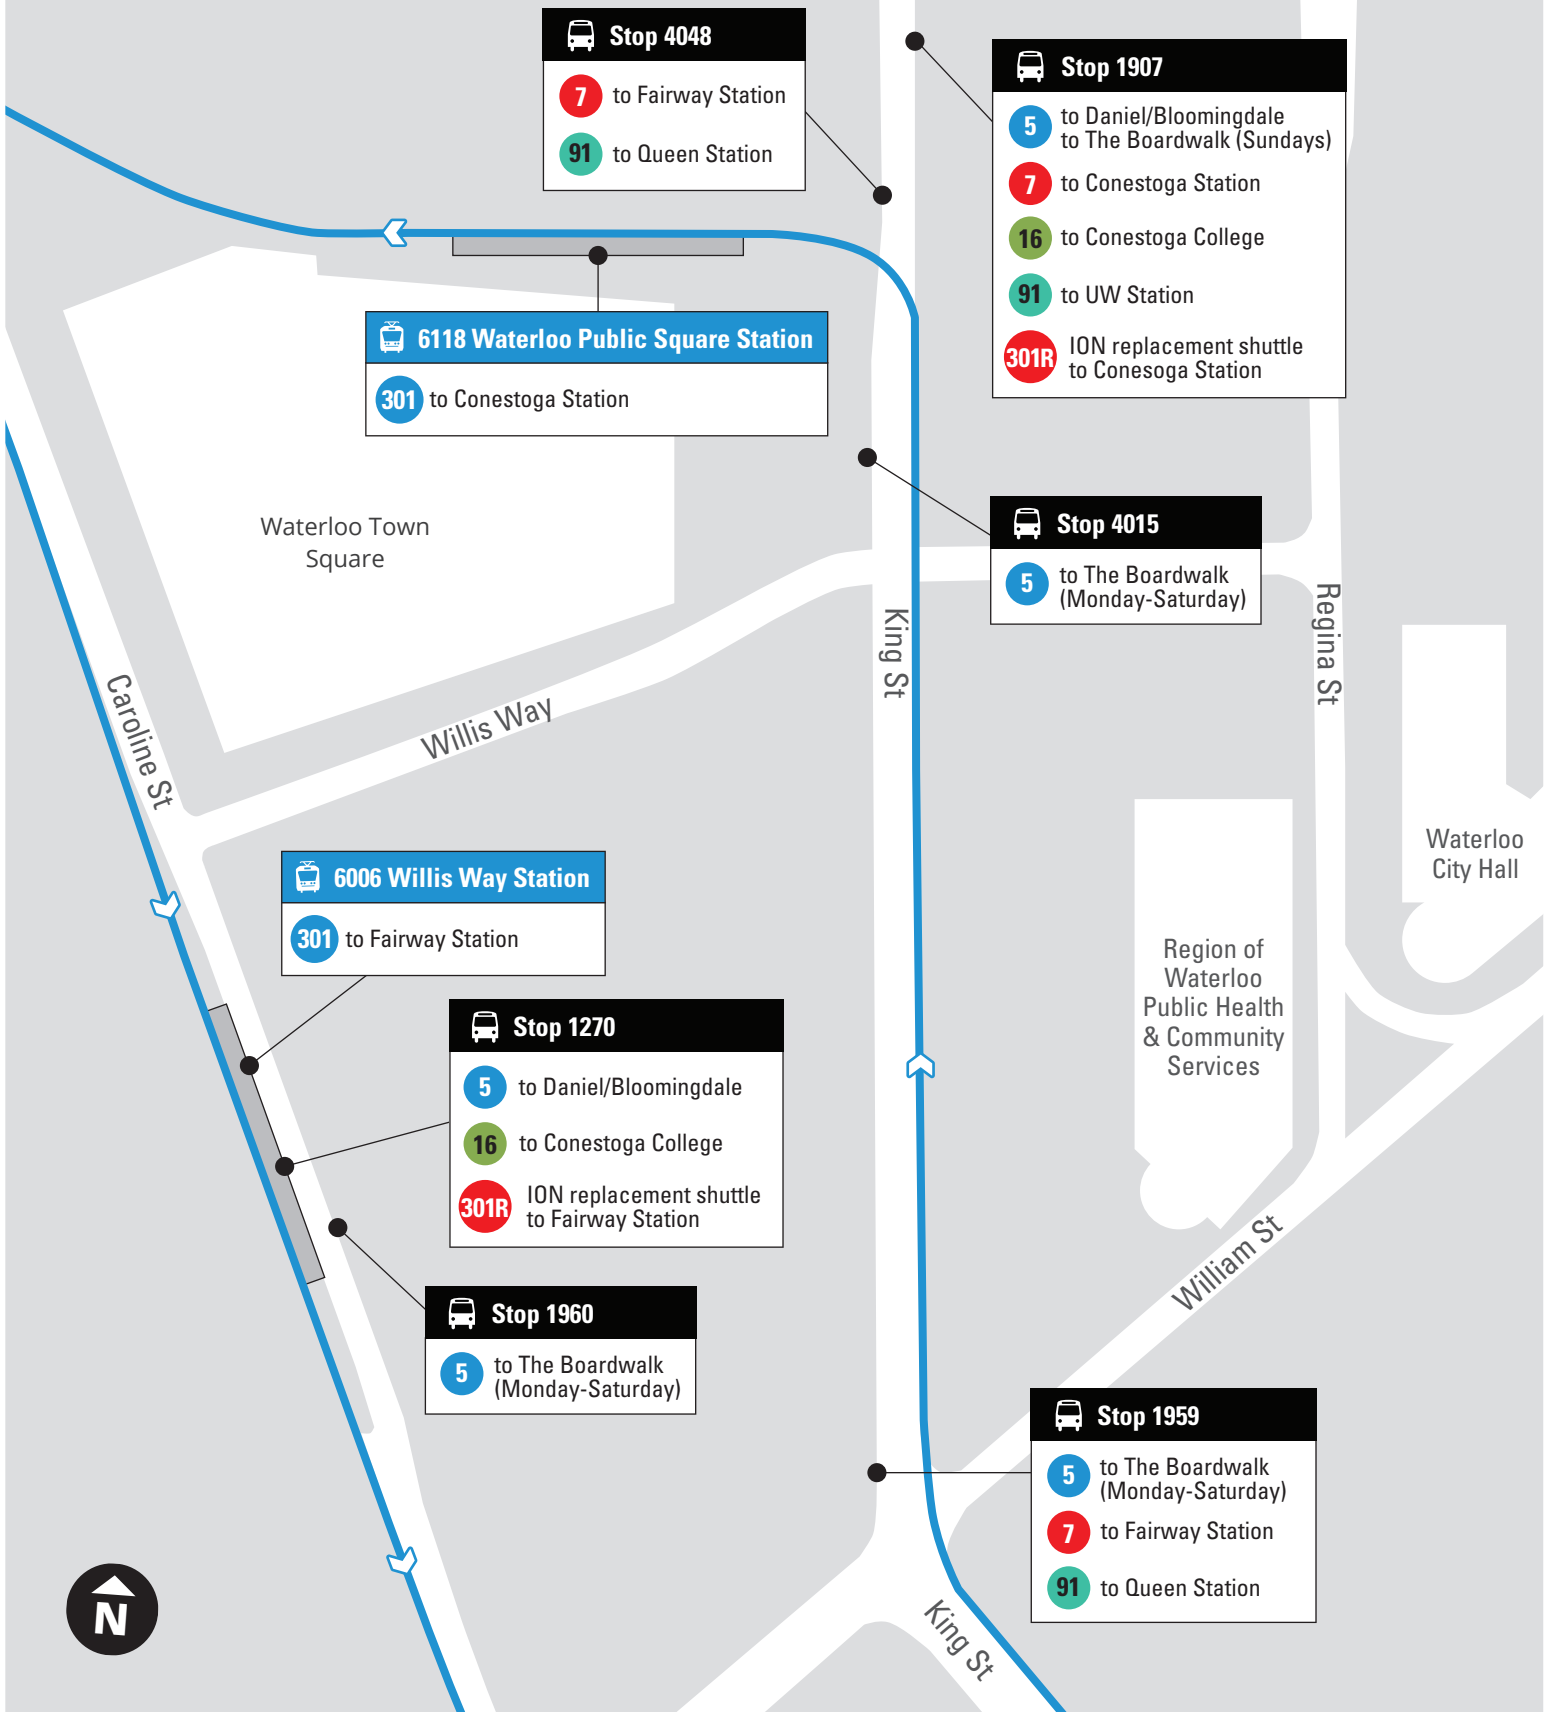

Waterloo Public Square Station Willis Way Station

Stop 4048

- 7 to Fairway Station
- 91 to Queen Station

Stop 1907

- 5 to Daniel/Bloomingdale to The Boardwalk (Sundays)
- 7 to Conestoga Station
- 16 to Conestoga College
- 91 to UW Station
- 301R ION replacement shuttle to Conesoga Station

6118 Waterloo Public Sqare Station

- 301 to Conestoga Station

Stop 4015

- 5 to The Boardwalk (Monday-Saturday)

6006 Willis Way Station

- 301 to Fairway Station

Stop 1270

- 5 to Daniel/Bloomingdale
- 16 to Conestoga College
- 301R ION replacement shuttle to Fairway Station

Stop 1960

- 5 to The Boardwalk (Monday-Saturday)

Stop 1959

- 5 to The Boardwalk (Monday-Saturday)
- 7 to Fairway Station
- 91 to Queen Station

Waterloo City Hall

Region of Waterloo Public Health & Community Services

Erb St

Caroline St

Willis Way

King St

Regina St

William St

King St

Waterloo Town Square