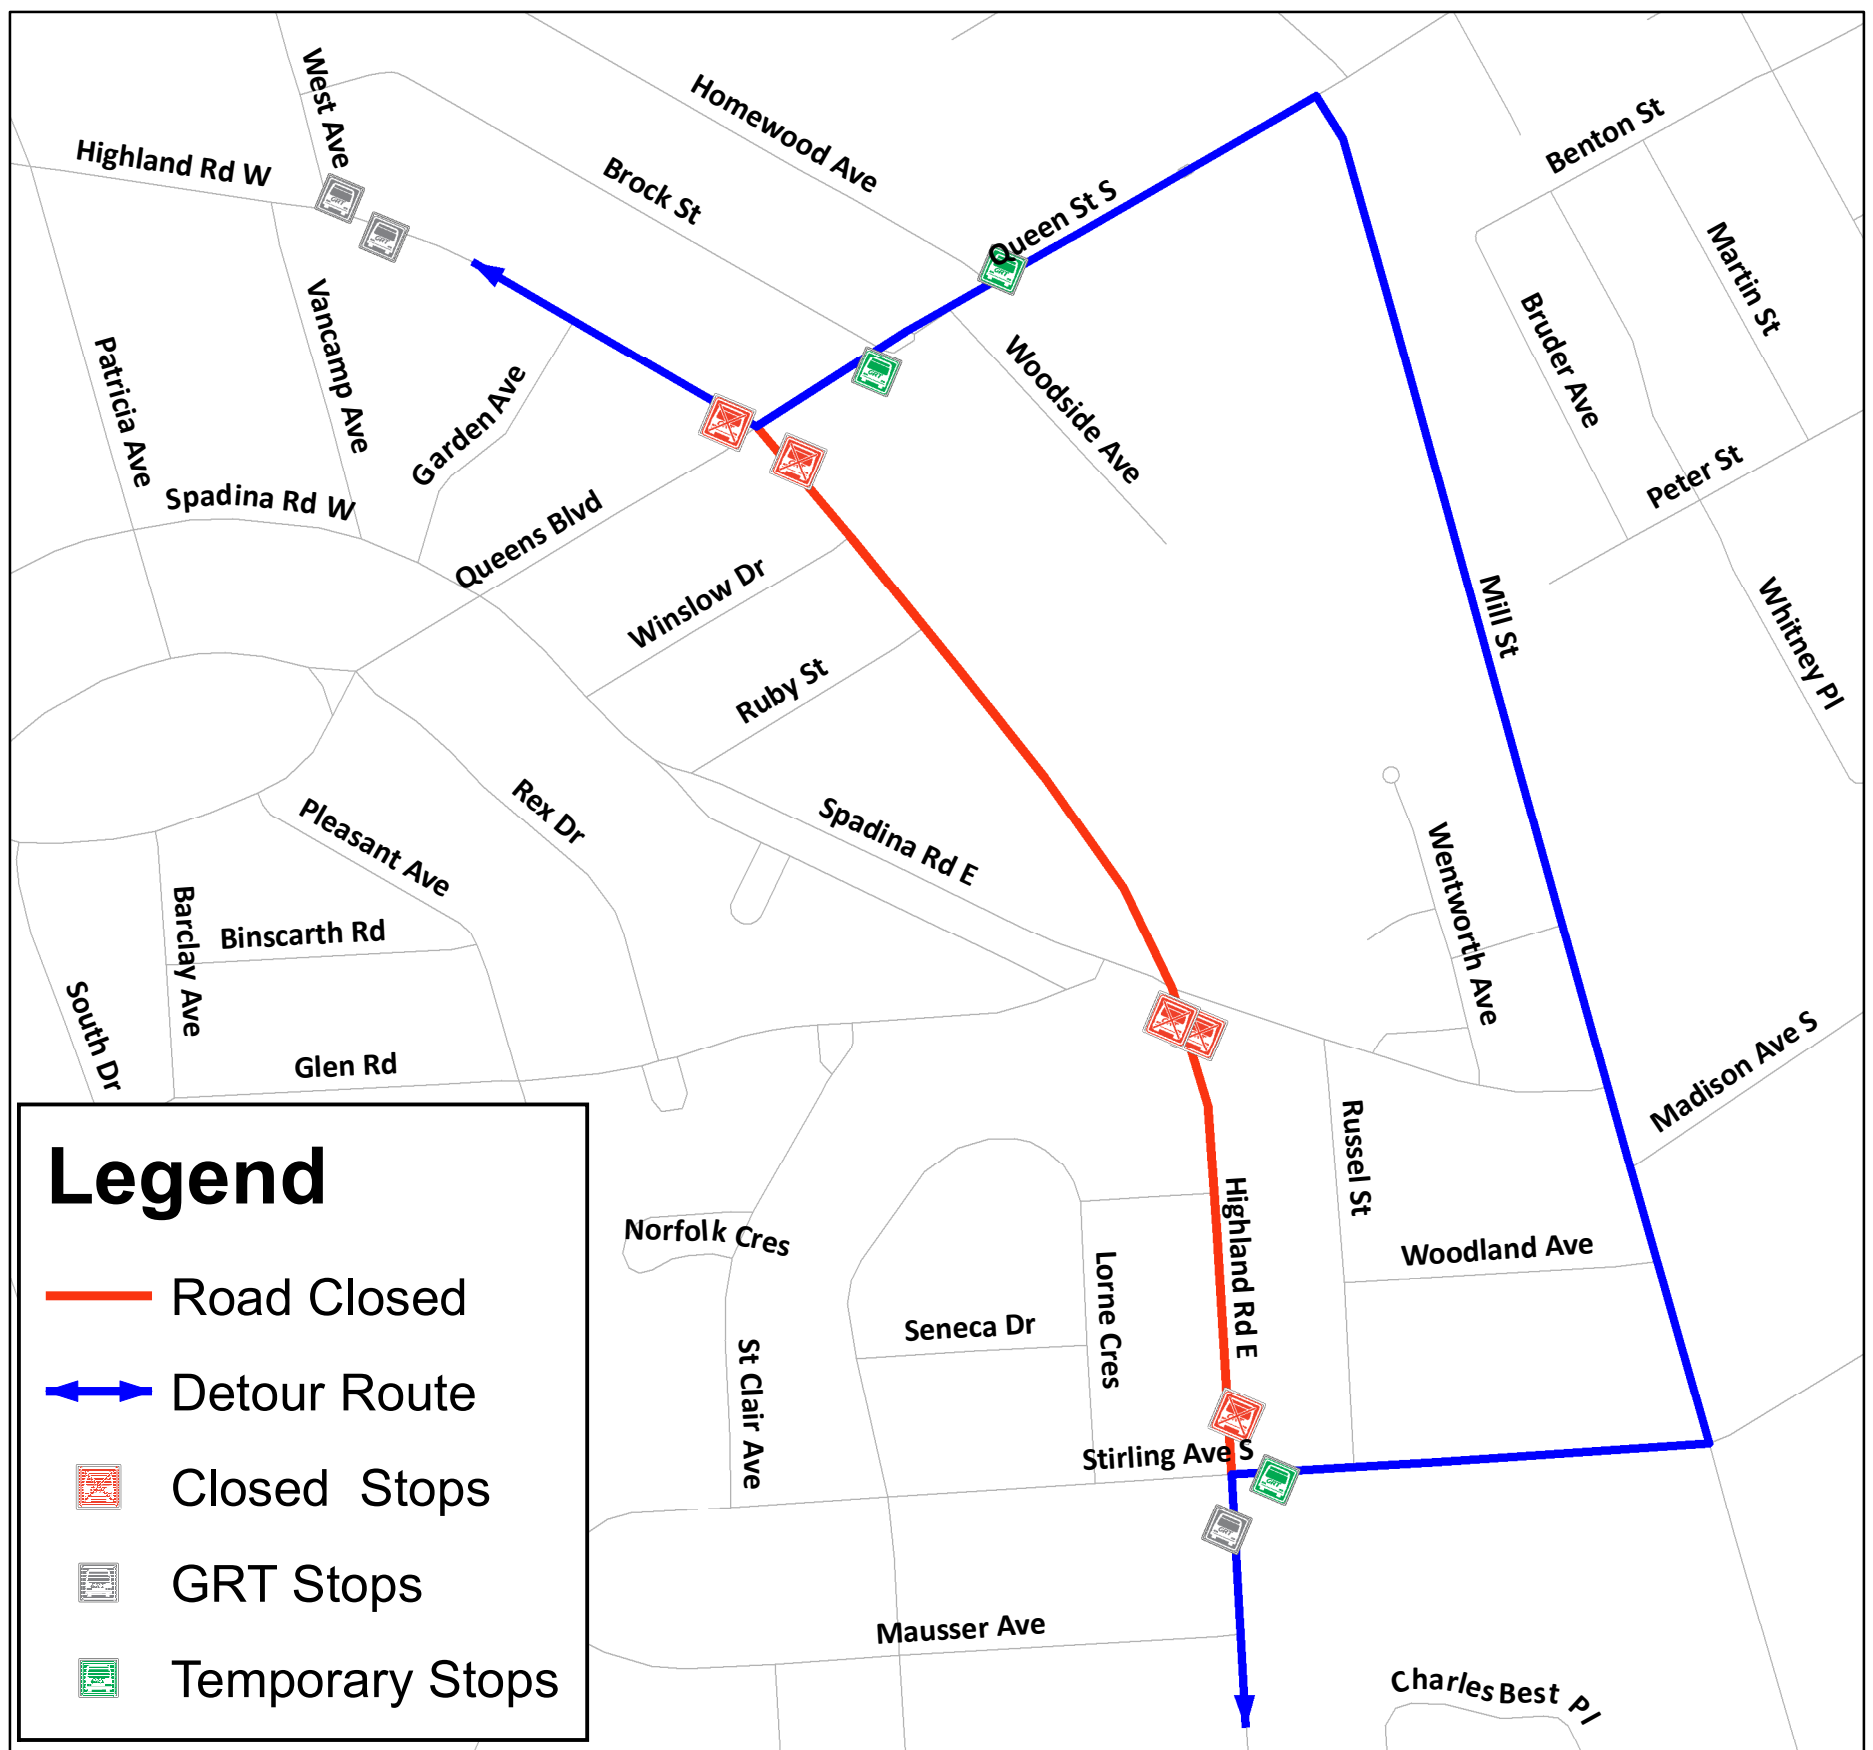

# Detour

## Route 16

**Tuesday May 19, 2026**  
**Approximately 2 days**

Highland Rd. from Queen St./ Queen's Blvd. to Stirling Ave. will be closed.  
Refer to the map below for detour routing and stop information.

**Thank you for your patience**

Region of Waterloo

For more information

519-585-7555

TTY: 519-575-4608

visit [www.grt.ca](http://www.grt.ca)

EasyGO App

GRAND RIVER TRANSIT