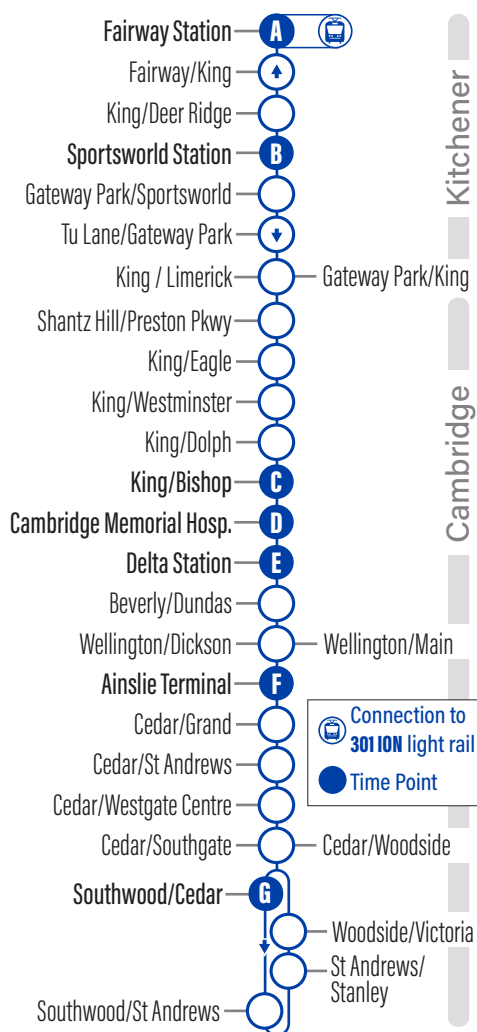

A.M. 0:00 P.M. 0:00

Effective: June 22, 2026

519-585-7555 grt.ca
Text: 57555 & key in your bus stop number

Sunday / Stat Holiday Schedule

to Southwood / Cedar							to Fairway Station						
Depart >>>							>>> Arrive						
Fairway Station	Sportsworld Station	King / Bishop	Cambridge Memorial Hospital	Delta Station	Ainslie Terminal	Southwood / Cedar	Southwood / Cedar	Ainslie Terminal	Delta Station	Cambridge Memorial Hospital	King / Bishop	Sportsworld Station	Fairway Station
A	B	C	D	E	F	G	G	F	E	D	C	B	A
					7:15	7:20							
7:45	7:53	8:04	8:07	8:09	8:15	8:20							
8:15	8:23	8:34	8:37	8:39	8:45	8:50							
8:45	8:53	9:04	9:07	9:09	9:15	9:20							
9:15	9:23	9:34	9:37	9:39	9:45	9:50							
9:45	9:53	10:05	10:08	10:10	10:22	10:28							
10:15	10:25	10:38	10:41	10:43	10:55	11:01							
10:45	10:55	11:08	11:11	11:13	11:25	11:31							
11:15	11:25	11:38	11:41	11:43	11:55	12:01							
11:45	11:55	12:08	12:11	12:13	12:25	12:31							
12:15	12:25	12:38	12:41	12:43	12:55	1:01							
12:45	12:55	1:08	1:11	1:13	1:25	1:31							
1:15	1:25	1:38	1:41	1:43	1:55	2:01							
1:45	1:55	2:08	2:11	2:13	2:25	2:31							
2:15	2:25	2:38	2:41	2:43	2:55	3:01							
2:45	2:55	3:08	3:11	3:13	3:25	3:31							
3:15	3:25	3:38	3:41	3:43	3:55	4:01							
3:45	3:55	4:08	4:11	4:13	4:25	4:31							
4:15	4:25	4:38	4:41	4:43	4:55	5:01							
4:45	4:55	5:08	5:11	5:13	5:25	5:31							
5:15	5:25	5:38	5:41	5:43	5:55	6:01							
5:45	5:55	6:07	6:10	6:12	6:22	6:28							
6:15	6:24	6:35	6:38	6:40	6:50	6:56							
6:45	6:54	7:05	7:08	7:10	7:20	7:26							
7:15	7:24	7:35	7:38	7:40	7:50	7:56							
7:45	7:54	8:05	8:08	8:10	8:20	8:26							
8:15	8:24	8:35	8:38	8:40	8:50	8:56							
8:45	8:54	9:05	9:08	9:10	9:20	9:26							
9:15	9:24	9:35	9:38	9:40	9:50	9:56							
9:45	9:54	10:05	10:08	10:10	10:20	10:26							
10:15	10:24	10:35	10:38	10:40	10:50	10:56							
10:45	10:54	11:05	11:08	11:10	11:20	11:26							
11:15	11:24	11:35	11:38	11:40									
11:45	11:54	12:05	12:08	12:10									

0:00 Does not operate on stat holidays

Connection to 301 ION Light Rail
Connection to 302 ION bus