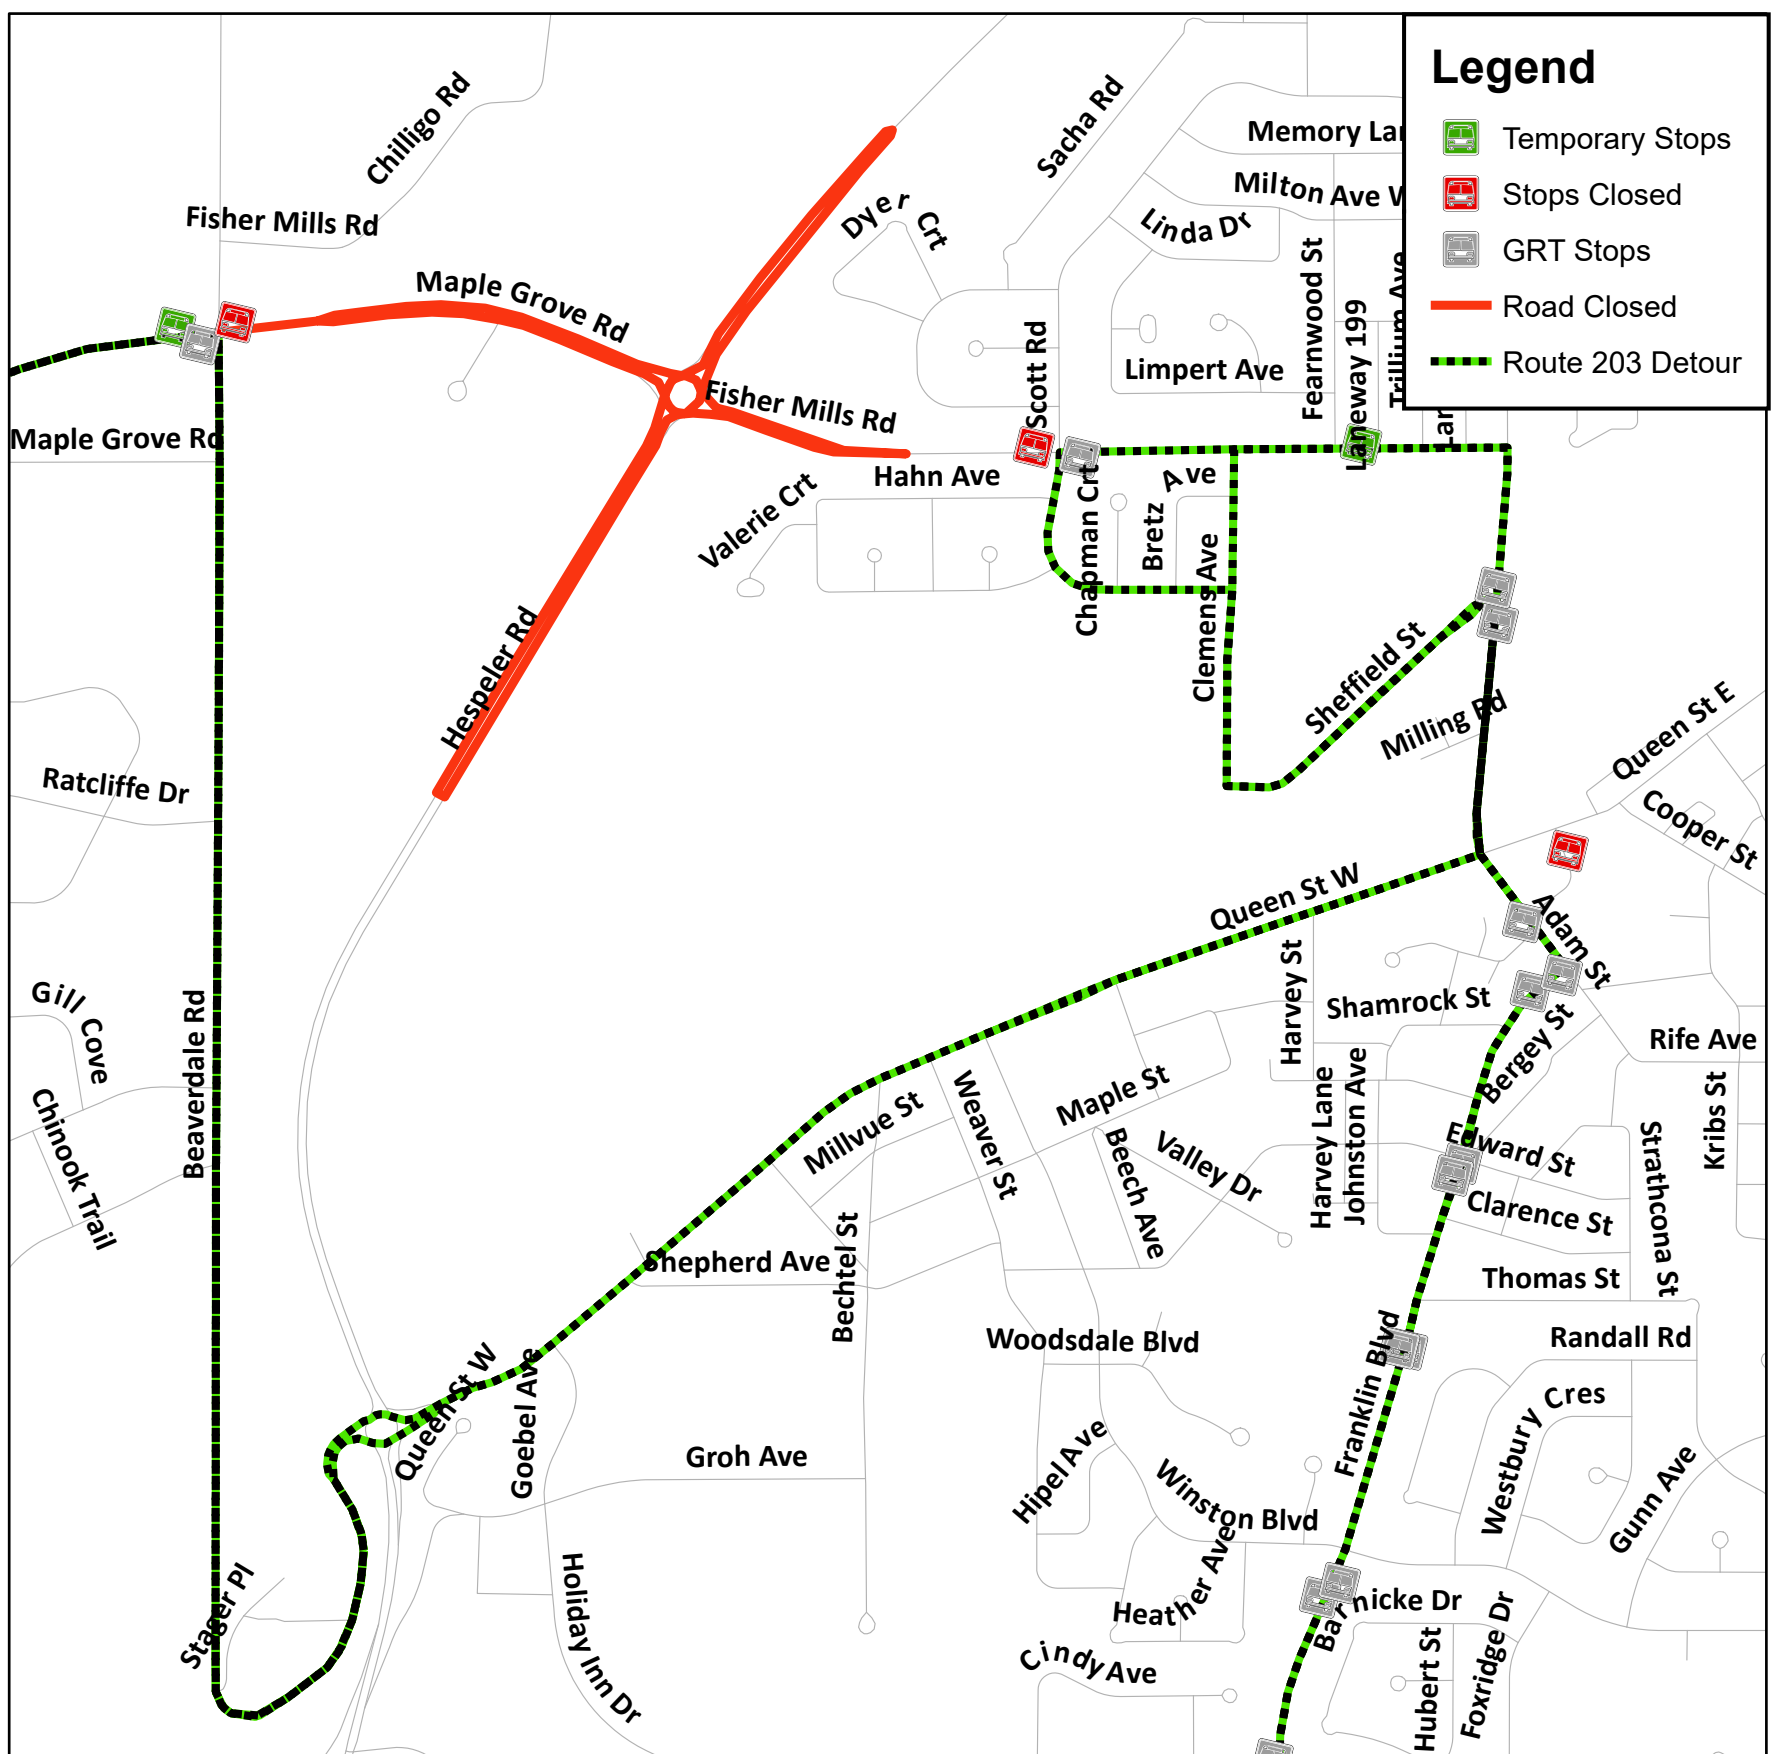

Detour

Route 203

**Friday June 12, 2026 at 10 p.m. to
Monday June 15, 2026 at 6 a.m.**

The roundabout at Maple Grove Rd and Hespeler Rd will be closed.
Refer to the map below for detour routing and stop information.

Region of Waterloo

For more information
www.grt.ca
519-585-7555
TTY: 519-575-4608

GRAND RIVER TRANSIT