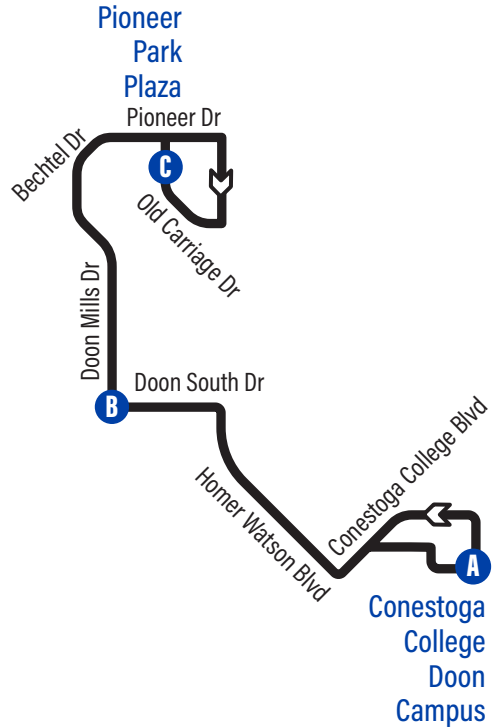

Bus Stops

to Pioneer Park Plaza

to Conestoga College Doon

A	Conestoga College Doon Campus - Door 3	1732
	Doon Valley / Orchard Mill	1734
	Conestoga College Blvd. / Homer Watson	1728
	Doon South / Windrush	3959
	Doon South / Winding Wood	3958
	Doon South / Forest Edge	3957
B	Doon Mills / Woodsmere	3953
	Doon Mills / Pine Valley	3956
	Doon Mills / Apple Ridge	3955
	Doon Village / Anvil	3954
	Bechtel / Doon Village	1823
	Pioneer / Bechtel	1745
	Pioneer / Pioneer Park Plaza	1824
	Homer Watson / Pioneer	2052
	Old Carriage / Homer Watson	1828
	100 Old Carriage Dr.	1829
C	Old Carriage / Pioneer Park Plaza	1830

C	Old Carriage / Pioneer Park Plaza	1830
	Pioneer / Bechtel	3746
	Bechtel / Doon Village	1831
	Doon Village / Anvil	3961
	Doon Mills / Apple Ridge	3962
	Doon Mills / Pine Valley	3963
B	Doon Mills / Woodsmere	3999
	Doon South / Forest Edge	3964
	Doon South / Winding Wood	3965
	Doon South / Windrush	3966
	Conestoga College Blvd. / Homer Watson	3641
	Conestoga College Doon Campus - Recreation Centre	1731
A	Conestoga College Doon Campus - Door 3	1732

Doon Mills

76

Effective: January 5, 2026

Time Point

For the most current bus stop listing, visit grt.ca

Fares and schedules are subject to change without notice.
Weather and road conditions may cause schedule delays.

519-585-7555 grt.ca

Text: 57555 & key in your bus stop number