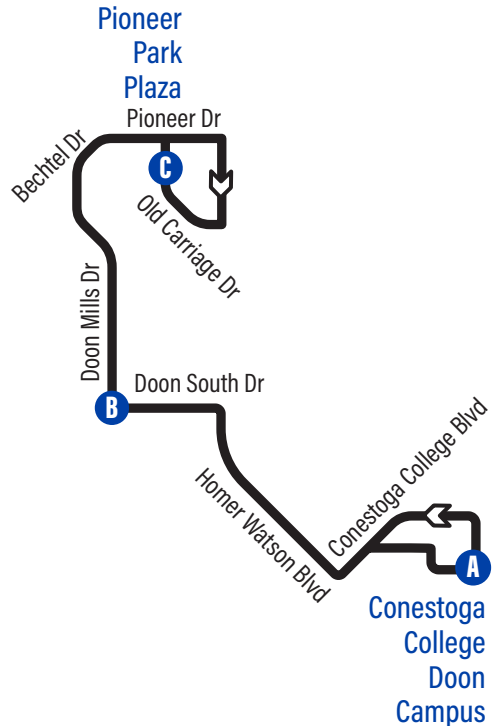

Bus Stops

to Pioneer Park Plaza

to Conestoga College Doon

A	Conestoga College Doon Campus - Door 3	1732
	Doon Valley / Orchard Mill	1734
	Conestoga College Blvd. / Homer Watson	1728
	Doon South / Windrush	3959
	Doon South / Winding Wood	3958
	Doon South / Forest Edge	3957
B	Doon Mills / Woodsmere	3953
	Doon Mills / Pine Valley	3956
	Doon Mills / Apple Ridge	3955
	Doon Village / Anvil	3954
	Bechtel / Doon Village	1823
	Pioneer / Bechtel	1745
	Pioneer / Pioneer Park Plaza	1824
	Homer Watson / Pioneer	2052
	Old Carriage / Homer Watson	1828
	100 Old Carriage Dr.	1829
C	Old Carriage / Pioneer Park Plaza	1830

C	Old Carriage / Pioneer Park Plaza	1830
	Pioneer / Bechtel	1746
	Bechtel / Doon Village	1831
	Doon Village / Anvil	3961
	Doon Mills / Apple Ridge	3962
	Doon Mills / Pine Valley	3963
B	Doon Mills / Woodsmere	3999
	Doon South / Forest Edge	3964
	Doon South / Winding Wood	3965
	Doon South / Windrush	3966
	Conestoga College Blvd. / Homer Watson	3641
	Conestoga College Doon Campus - Recreation Centre	1731
A	Conestoga College Doon Campus - Door 3	1732

Doon Mills

76

Effective: January 5, 2026

● Time Point

For the most current bus stop listing, visit grt.ca

Fares and schedules are subject to change without notice.
Weather and road conditions may cause schedule delays.

519-585-7555 grt.ca

Text: 57555 & key in your bus stop number