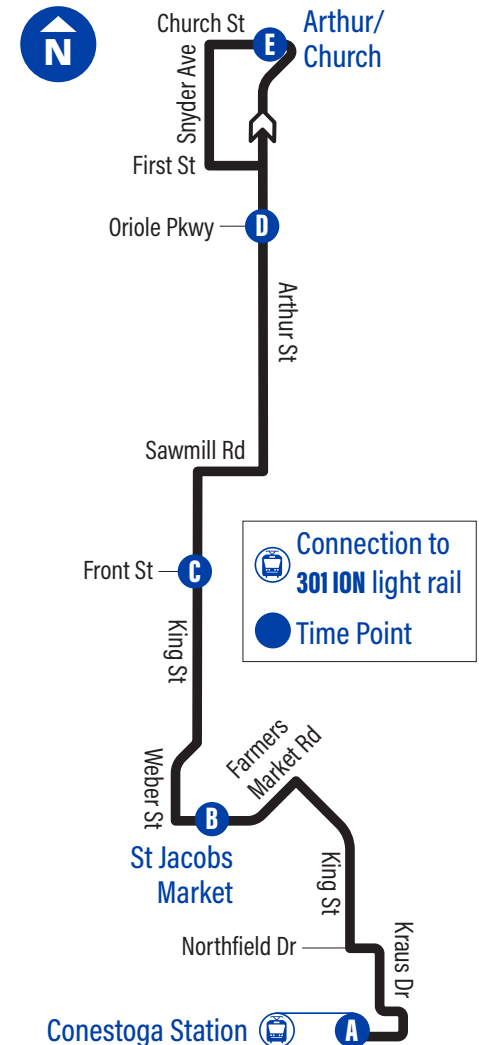

Bus Stops

**to Arthur/Church,
Elmira**

A Conestoga Station	3798
Kraus / Northfield	2810
King / Northfield	2089
600 King St. N.	3848
King / Northland	2090
King / Martin Grove	3727
Farmers Market Rd. / King	3807
B Farmers Market Rd. / St Jacobs Market	2091
King / Lobsinger	3836
King / Printery	3808
King / Henry	2092
King / High Crest	4090
King / Cedar	2093
C King / Front	2094
Sawmill / Parkside	3809
Sawmill / Arthur	3729
Arthur / Gerrat	3837
728 Arthur St. S.	3884
Arthur / Scotch Line	3838
Arthur / Union	3810
Arthur / Earl Martin	3811
Arthur / South Field	3812
D Arthur / Oriole	3813
Arthur / First	3873
Arthur / Brubacher	3814
Arthur / Park	3815
Arthur / Wyatt	3816
E Arthur / Church	3817

**to Conestoga
Station, Waterloo**

E Arthur / Church	3817
Church / Walker	3818
Snyder / Church	3819
Snyder / South	3820
Snyder / Woolwich	3821
Memorial Centre	3821
Snyder / Second	3822
First / Snyder	3823
D Arthur / Oriole	3824
Arthur / Whipporwill	3825
Arthur / South Parkwood	3826
Arthur / Listowel	3827
Arthur / Scotch Line	3839
728 Arthur St. S.	3885
Arthur / Gerrat	3840
Sawmill / Parkside	3828
C King / Front	3829
King / Cedar	3830
King / High Crest	4089
King / Henry	3831
King / Printery	3832
King / Lobsinger	3841
B Farmers Market Rd. / St Jacobs Market	3833
Farmers Market Rd. / Market Trail	3834
King / Bridge	3728
King / Wyman	2095
610 King St. N.	3847
Kraus / Northfield	1212
A Conestoga Station	3798

Elmira

GRT
GRAND RIVER TRANSIT

21

Effective: June 22, 2026

easyGo

519-585-7555 grt.ca

Text: 57555 & key in your bus stop number

For the most current bus stop listing, visit grt.ca