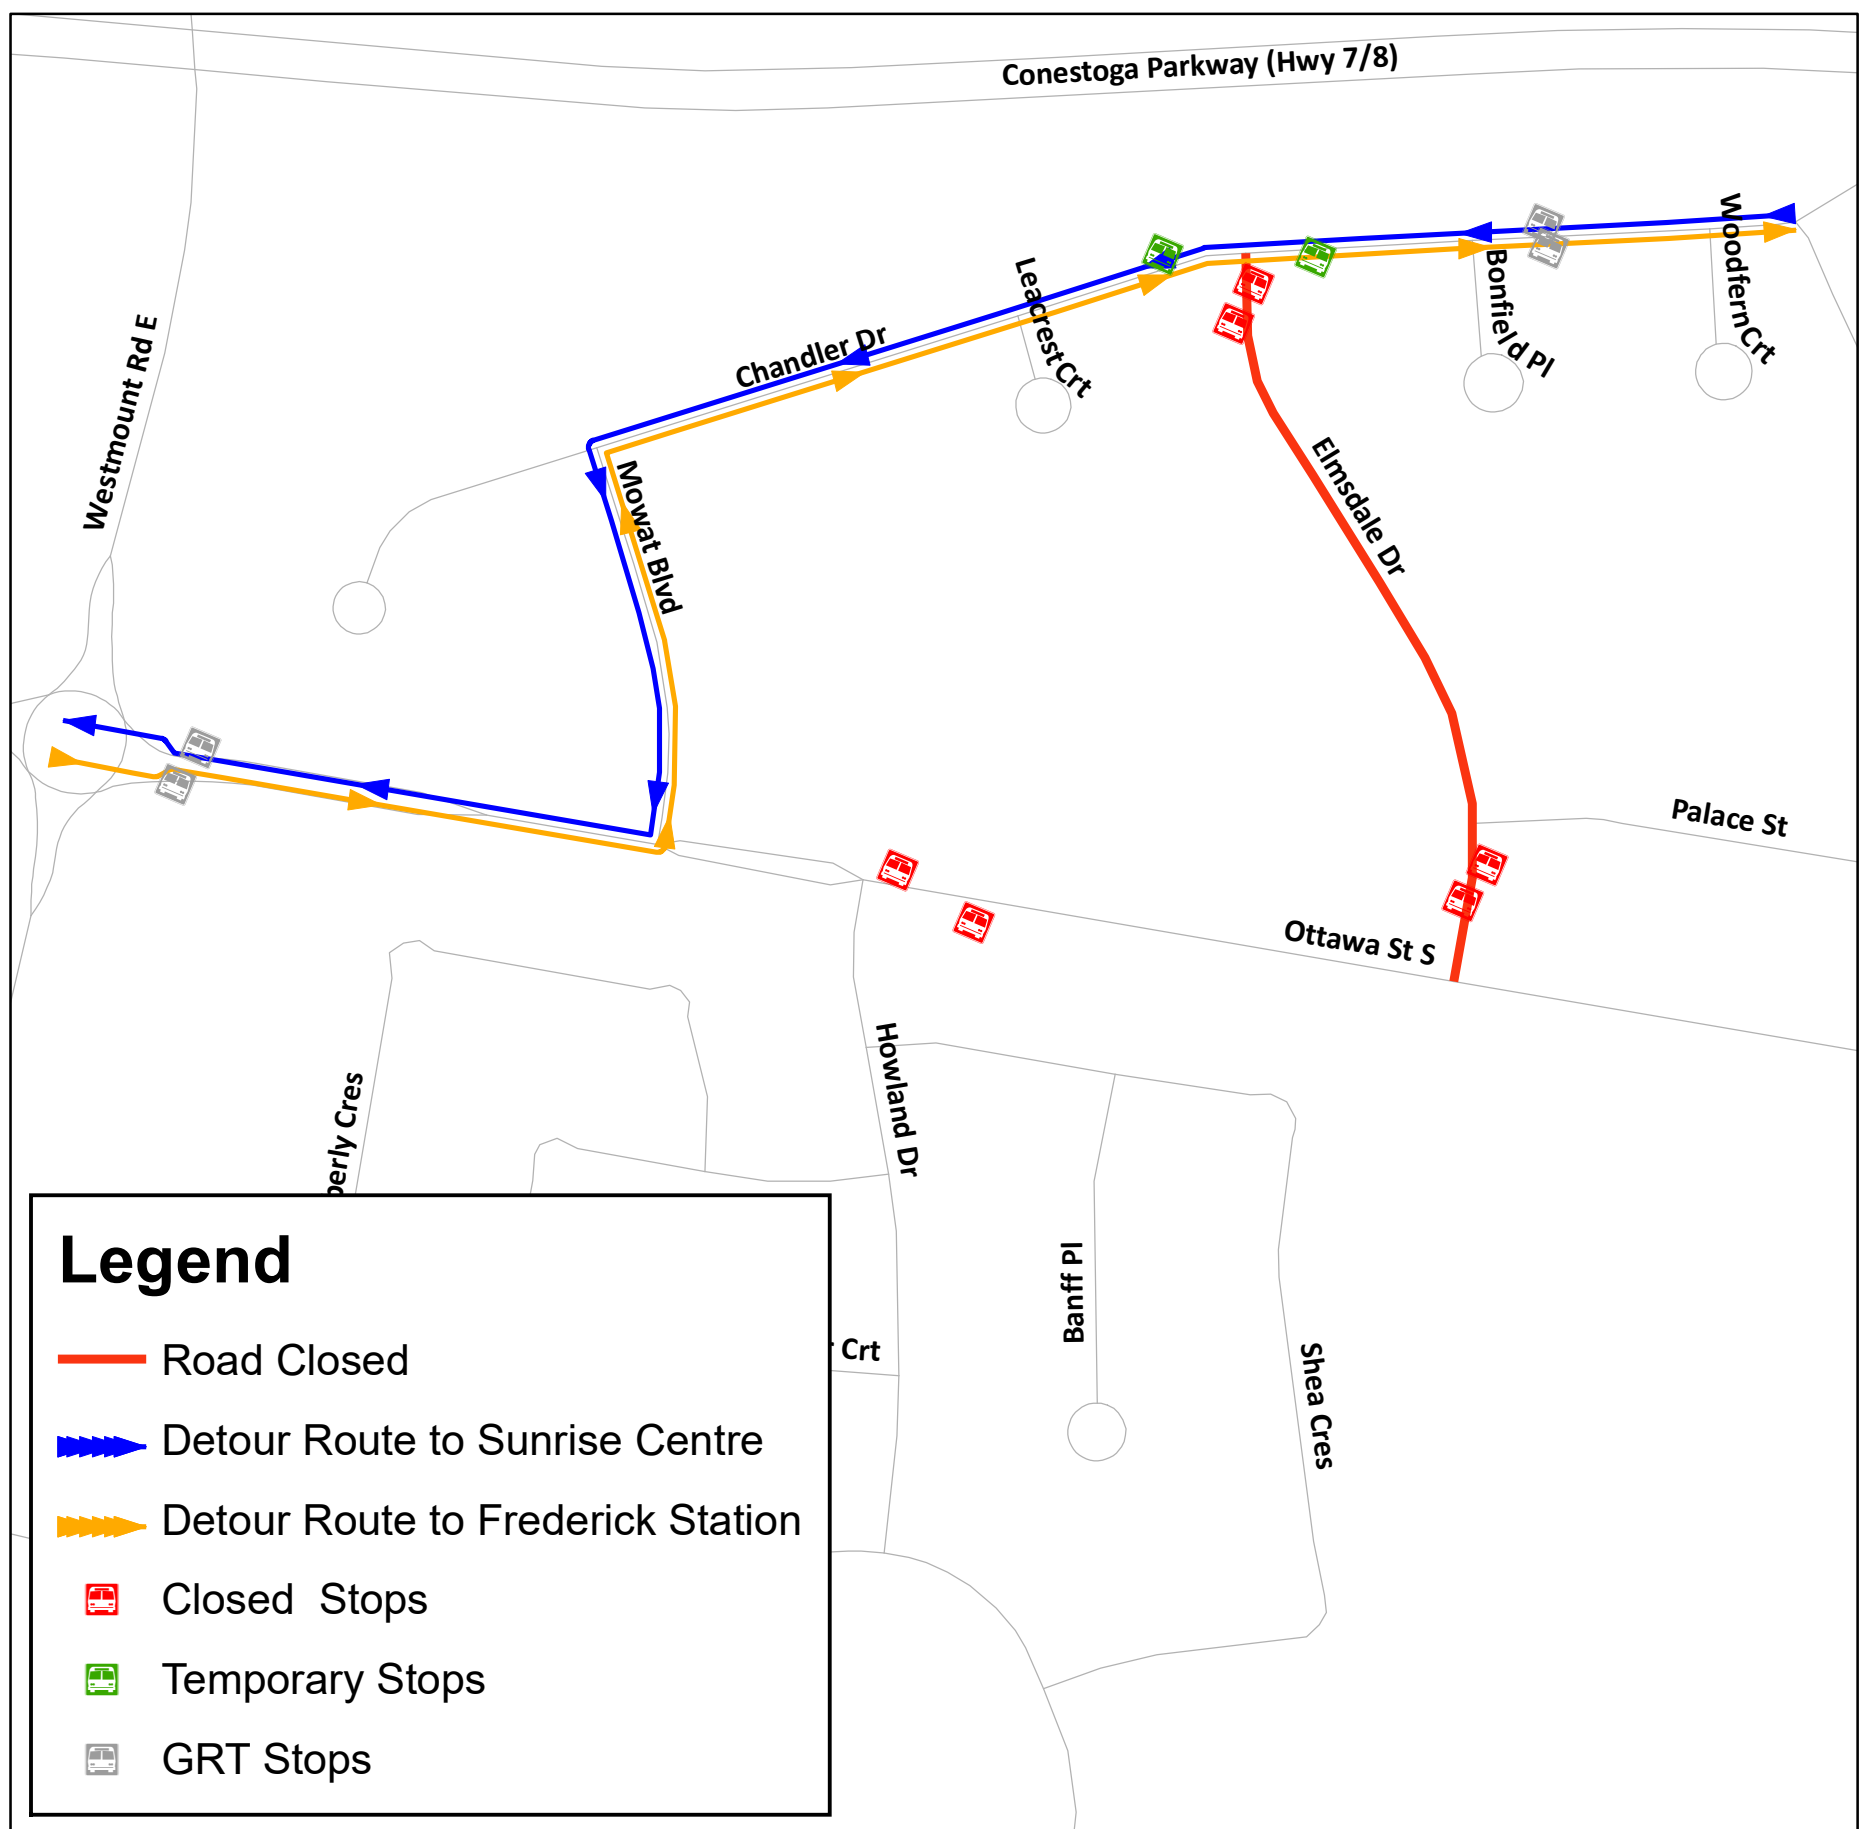

Detour

Route 3

Thursday May 14, 2026
Approximately 2 weeks

Elmsdale Drive from Ottawa Street South to Chandler Dr will be closed.
Refer to the map below for detour routing and stop information.

Thank you for your patience

Region of Waterloo

For more information

519-585-7555

TTY: 519-575-4608

visit www.grt.ca

EasyGO App

GRAND RIVER TRANSIT