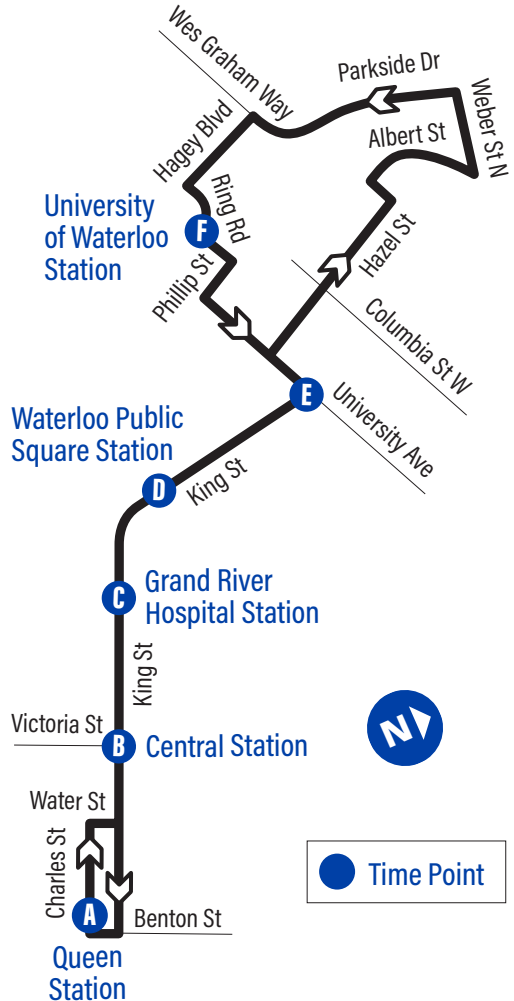

to Queen Station

F University Of Waterloo Station	1223
University Ave. / Phillip	3943
University Ave. / Sunview	3945
University Ave. / Hemlock	2783
University Ave. / Wilfrid Laurier University	3620
E King / University Ave.	2533
King / Ezra	3581
King / Central	2535
King / Bridgeport Rd.	1957
D Waterloo Public Square Station	4048
King / William	1959
Allen Station	2536
King / Union	2538
C Grand River Hospital Station	2540
King / Kitchener-Waterloo Collegiate	2542
King / Agnes	2543
King / Wellington	2544
B Central Station	1901
King / Water	2457
King / Young	2458
Frederick Station (King / Benton)	2561
A Queen Station (Benton / Charles)	1089

Late Night Loop

91

Effective: April 28, 2025

For the most current bus stop listing, visit grt.ca

519-585-7555 grt.ca
Text: 57555 & key in your bus stop number