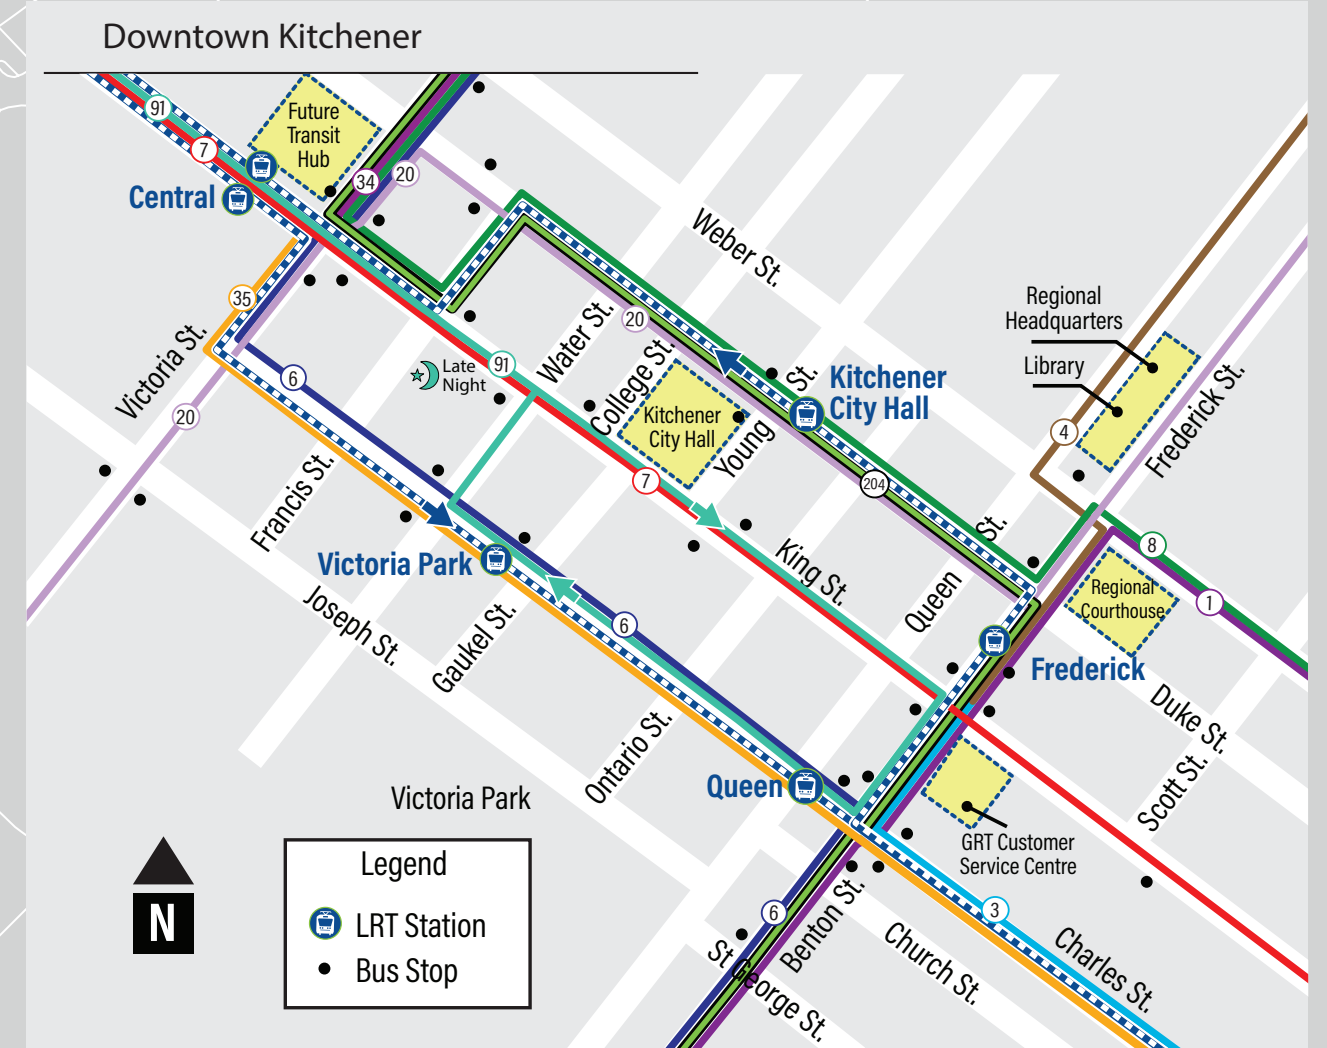

Waterloo

St. Jacobs

Updated: September 1, 2025

UW Station
Connecting Routes
30 20 9 13 19
30 31 41

Conestoga Station
Connecting Routes
30 20 202 6 7
9 14 21 29 31

The Boardwalk
Connecting Routes
202 204 1 4 5
13 20 29 77

Sunrise Centre
Connecting Routes
205 3 22 33 35

Fairway Station
Connecting Routes
301 302 206 1 6
7 8 10 12 23
27 28 110

Sportsworld Station
Connecting Routes
62 67 78
203 206 302

Conestoga College Cambridge
Connecting Routes
203 57 61

Conestoga College Doon
Connecting Routes
201 203 10
16 36 57
61 76 110

Cambridge Centre Station
Connecting Routes
302 203 50 51 53 56
58 60 61 65 67

Ainslie Terminal
Connecting Routes
302 206 50 51 53
55 57 58 63

Map Legend

- Light rail icon
- Bus icon
- iXpress stop locations icon
- Route direction (No arrow placed on two way sections)
- Roundabouts icon

Route Number and Names

1 Queen-River	29 Keats-University
3 Ottawa South	30 Ring Road
4 Glasgow-Margaret	31 Columbia
5 Erb	32 Huron
6 Bridge-Courtland	33 Greenbrook
7 King	34 Bingsmans
8 Weber	35 Thomas Snee
9 Lakeshore	36 Dundas-Myers
10 Pioneer	37 Hespeler
12 Westmount	38 Franklin
13 Laurelwood	39 Grand Ridge
14 Bathurst	40 Lange
16 Strsburg-Belmont	41 Blair
19 Hazel	42 Elgin North
20 Victoria-Frederick	43 Burnett
21 Elmira	44 Preston
22 Laurentian West	45 Speedsville
23 Idlewood	46 Champlain
26 Trillium	47 Saginaw
27 Morrison	48 Eagle-Pinebush
28 Franklin North	

busPlus

- 76 Doon Mills
- 77 Wilmot
- 78 Fountain

Flexible Transit

- 79 Breslau

Late Night Service

- 91 Late Night Loop

iXpress

- 20 Fischer-Hallman
- 21 University
- 22 Maple Grove
- 24 Highland-Victoria
- 25 Ottawa
- 26 Coronation