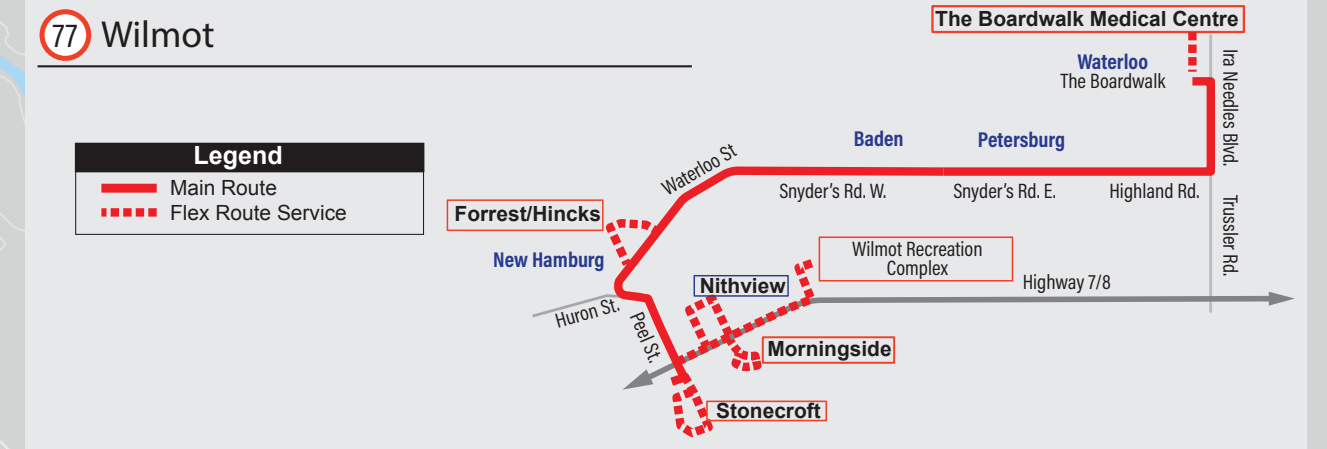

Waterloo

St. Jacobs

Updated: September 1, 2025

UW Station
Connecting Routes
30 20 9 13 19
30 31 41

Conestoga Station
Connecting Routes
30 20 202 6 7
9 14 21 29 31

The Boardwalk
Connecting Routes
202 204 1 4 5
13 20 29 77

Sunrise Centre
Connecting Routes
205 3 22 33 35

Fairway Station
Connecting Routes
301 302 206 1 6
7 8 10 12 23
27 28 110

Sportsworld Station
Connecting Routes
62 67 78
203 206 302

Conestoga College Cambridge
Connecting Routes
203 57 61

Conestoga College Doon
Connecting Routes
201 203 10
16 36 57
61 76 110

Cambridge Centre Station
Connecting Routes
302 203 50 51 53 56
58 60 61 65 67

Ainslie Terminal
Connecting Routes
302 206 50 51 53
55 57 58 63

Map Legend

- Light rail icon
- Bus icon
- iXpress stop locations icon
- Route direction (No arrow placed on two way sections)
- Roundabouts icon

Route Number and Names

1 Queen-River	29 Keats-University
3 Ottawa South	30 Ring Road
4 Glasgow-Margaret	31 Columbia
5 Erb	32 Huron
6 Bridge-Courtland	33 Greenbrook
7 King	34 Bingsmans
8 Weber	35 Thomas Snee
9 Lakeshore	36 Dundas-Myers
10 Pioneer	37 Hespeler
12 Westmount	38 Franklin
13 Laurelwood	39 Grand Ridge
14 Bathurst	40 Lange
16 Strsburg-Belmont	41 Blair
19 Hazel	42 Elgin North
20 Victoria-Frederick	43 Burnett
21 Elmira	44 Preston
22 Laurentian West	45 Speedsville
23 Idlewood	46 Champlain
26 Trillium	47 Saginaw
27 Morrison	48 Eagle-Pinebush
28 Franklin North	

busPlus

- 76 Doon Mills
- 77 Wilmot
- 78 Fountain

Flexible Transit

- 79 Breslau

Late Night Service

- 91 Late Night Loop

iXpress

- 20 Fischer-Hallman
- 21 University
- 22 Maple Grove
- 24 Highland-Victoria
- 25 Ottawa
- 26 Coronation