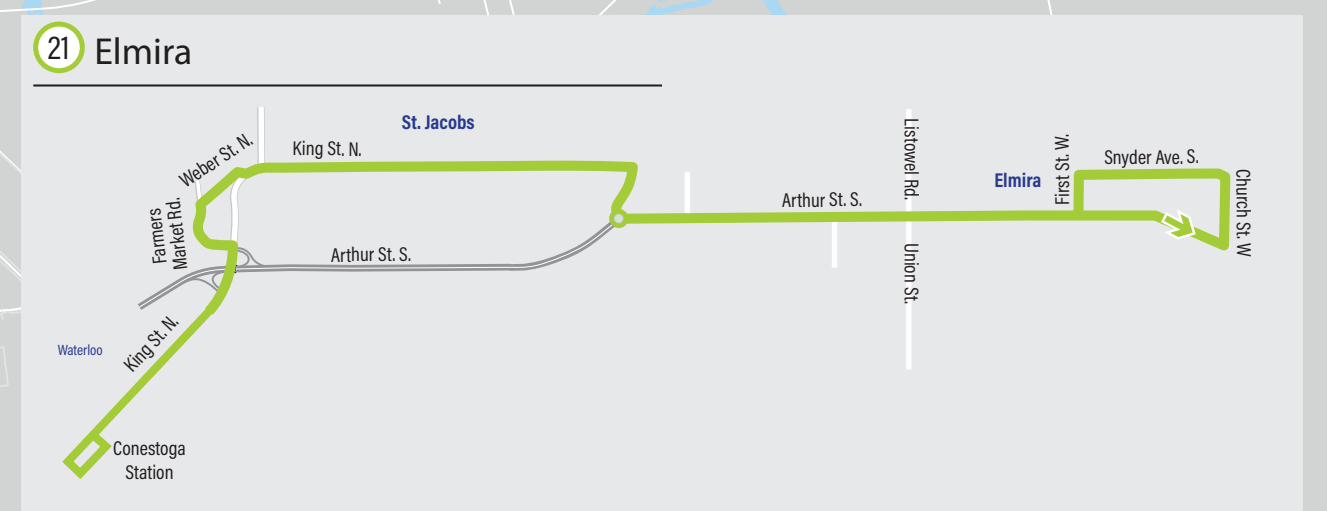

Waterloo

St. Jacobs

Updated: September 1, 2025

UW Station
Connecting Routes
30 20 9 13 19
30 31 41

Conestoga Station
Connecting Routes
30 20 202 6 7
9 14 21 29 31

The Boardwalk
Connecting Routes
202 204 1 4 5
13 20 29 77

Sunrise Centre
Connecting Routes
205 3 22 33 35

Fairway Station
Connecting Routes
301 302 206 1 6
7 8 10 12 23
27 28 110

Sportsworld Station
Connecting Routes
62 67 78
203 206 302

Conestoga College Cambridge
Connecting Routes
203 57 61

Conestoga College Doon
Connecting Routes
201 203 10
16 36 57
61 76 110

Cambridge Centre Station
Connecting Routes
302 203 50 51 53 56
58 60 61 65 67

Ainslie Terminal
Connecting Routes
302 206 50 51 53
55 57 58 63

Map Legend

- Light rail icon
- Bus icon
- iXpress stop locations icon
- Route direction (No arrow placed on two way sections)
- Roundabouts icon

Route Number and Names

1 Queen-River	29 Keats-University
3 Ottawa South	30 Ring Road
4 Glasgow-Margaret	31 Columbia
5 Erb	32 Huron
6 Bridge-Courtland	33 Greenbrook
7 King	34 Bingsmans
8 Weber	35 Thomas Snee
9 Lakeshore	36 Dundas-Myers
10 Pioneer	37 Hespeler
12 Westmount	38 Franklin
13 Laurelwood	39 Grand Ridge
14 Bathurst	40 Lange
16 Strsburg-Belmont	41 Blair
19 Hazel	42 Elgin North
20 Victoria-Frederick	43 Burnett
21 Elmira	44 Preston
22 Laurentian West	45 Speedsville
23 Idlewood	46 Champlain
26 Trillium	47 Saginaw
27 Morrison	48 Eagle-Pinebush
28 Franklin North	

busPlus

- 76 Doon Mills
- 77 Wilmot
- 78 Fountain

Flexible Transit

- 79 Breslau

Late Night Service

- 91 Late Night Loop

iXpress

- 20 Fischer-Hallman
- 21 University
- 22 Maple Grove
- 24 Highland-Victoria
- 25 Ottawa
- 26 Coronation