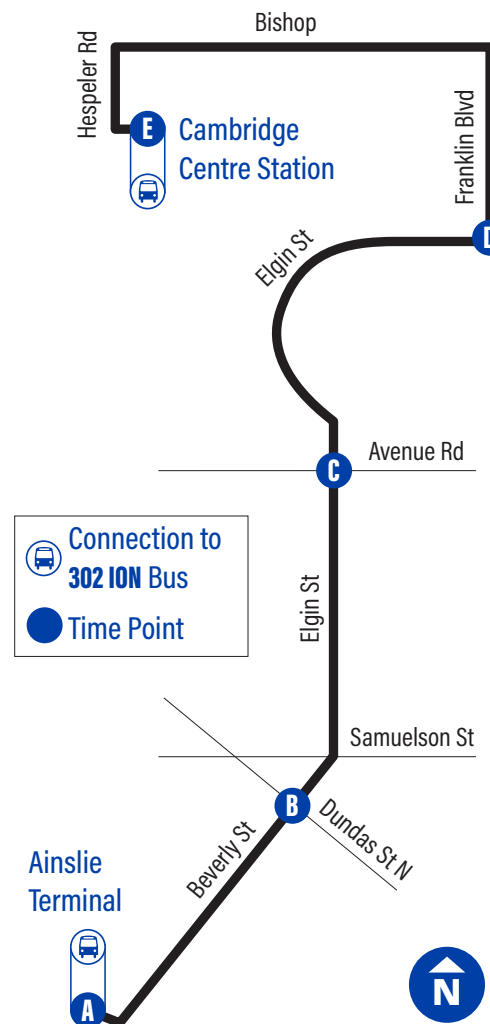

Connection to 302 ION bus

A.M.	0:00
P.M.	0:00

Bus Stops

to Cambridge Centre Station		to Ainslie Terminal	
A Ainslie Terminal	1516	E Cambridge Centre Station	1066
Wellington / Main	1605	Bishop / Hespeler Rd.	4147
Beverly / Kerr	1606	Bishop / Conestoga	1275
B Beverly / Dundas	1608	Bishop / Cowansview	1328
200 Beverly St.	2098	Bishop / Franklin	1311
Beverly / Samuelson	4134	Franklin / Lindsay	1011
Elgin / Bronson	4135	Franklin / Can-Amera	4176
Elgin / Galt Ave.	4136	D Elgin / Franklin	1378
Elgin / Winter	4137	Elgin / Bushnell	1379
C Elgin / Avenue	4138	Elgin / Steeles	1380
Elgin / Glamis	4139	Elgin / Glenbrook	1381
Elgin / Munch	4140	Elgin / Munch	4148
Elgin / Sekura	4141	Elgin / Ferguson	1362
Elgin / Acorn	4142	C Elgin / Avenue	2108
Elgin / Bushnell	4143	Elgin / Winter	2109
D Elgin / Franklin	4144	Elgin / Galt Ave.	2110
Franklin / Can-Amera	3660	Elgin / Bronson	2111
Franklin / Lindsay	1543	Samuelson / Elgin	4149
Bishop / Franklin	1351	202 Beverly St.	4150
Bishop / Cowansview	1353	B Beverly / Dundas	1603
Bishop / Conestoga	4146	Beverly / Kerr	4152
Bishop / Collier Macmillan	1320	Beverly / Dickson	3536
E Cambridge Centre Station	1066	A Ainslie Terminal	1518

Elgin North

GRT
GRAND RIVER TRANSIT

58

Effective: June 22, 2026

For the most current bus stop listing, visit grt.ca

Fares and schedules are subject to change without notice.
Weather and road conditions may cause schedule delays.

easyGO

519-585-7555 grt.ca

Text: 57555 & key in your bus stop number