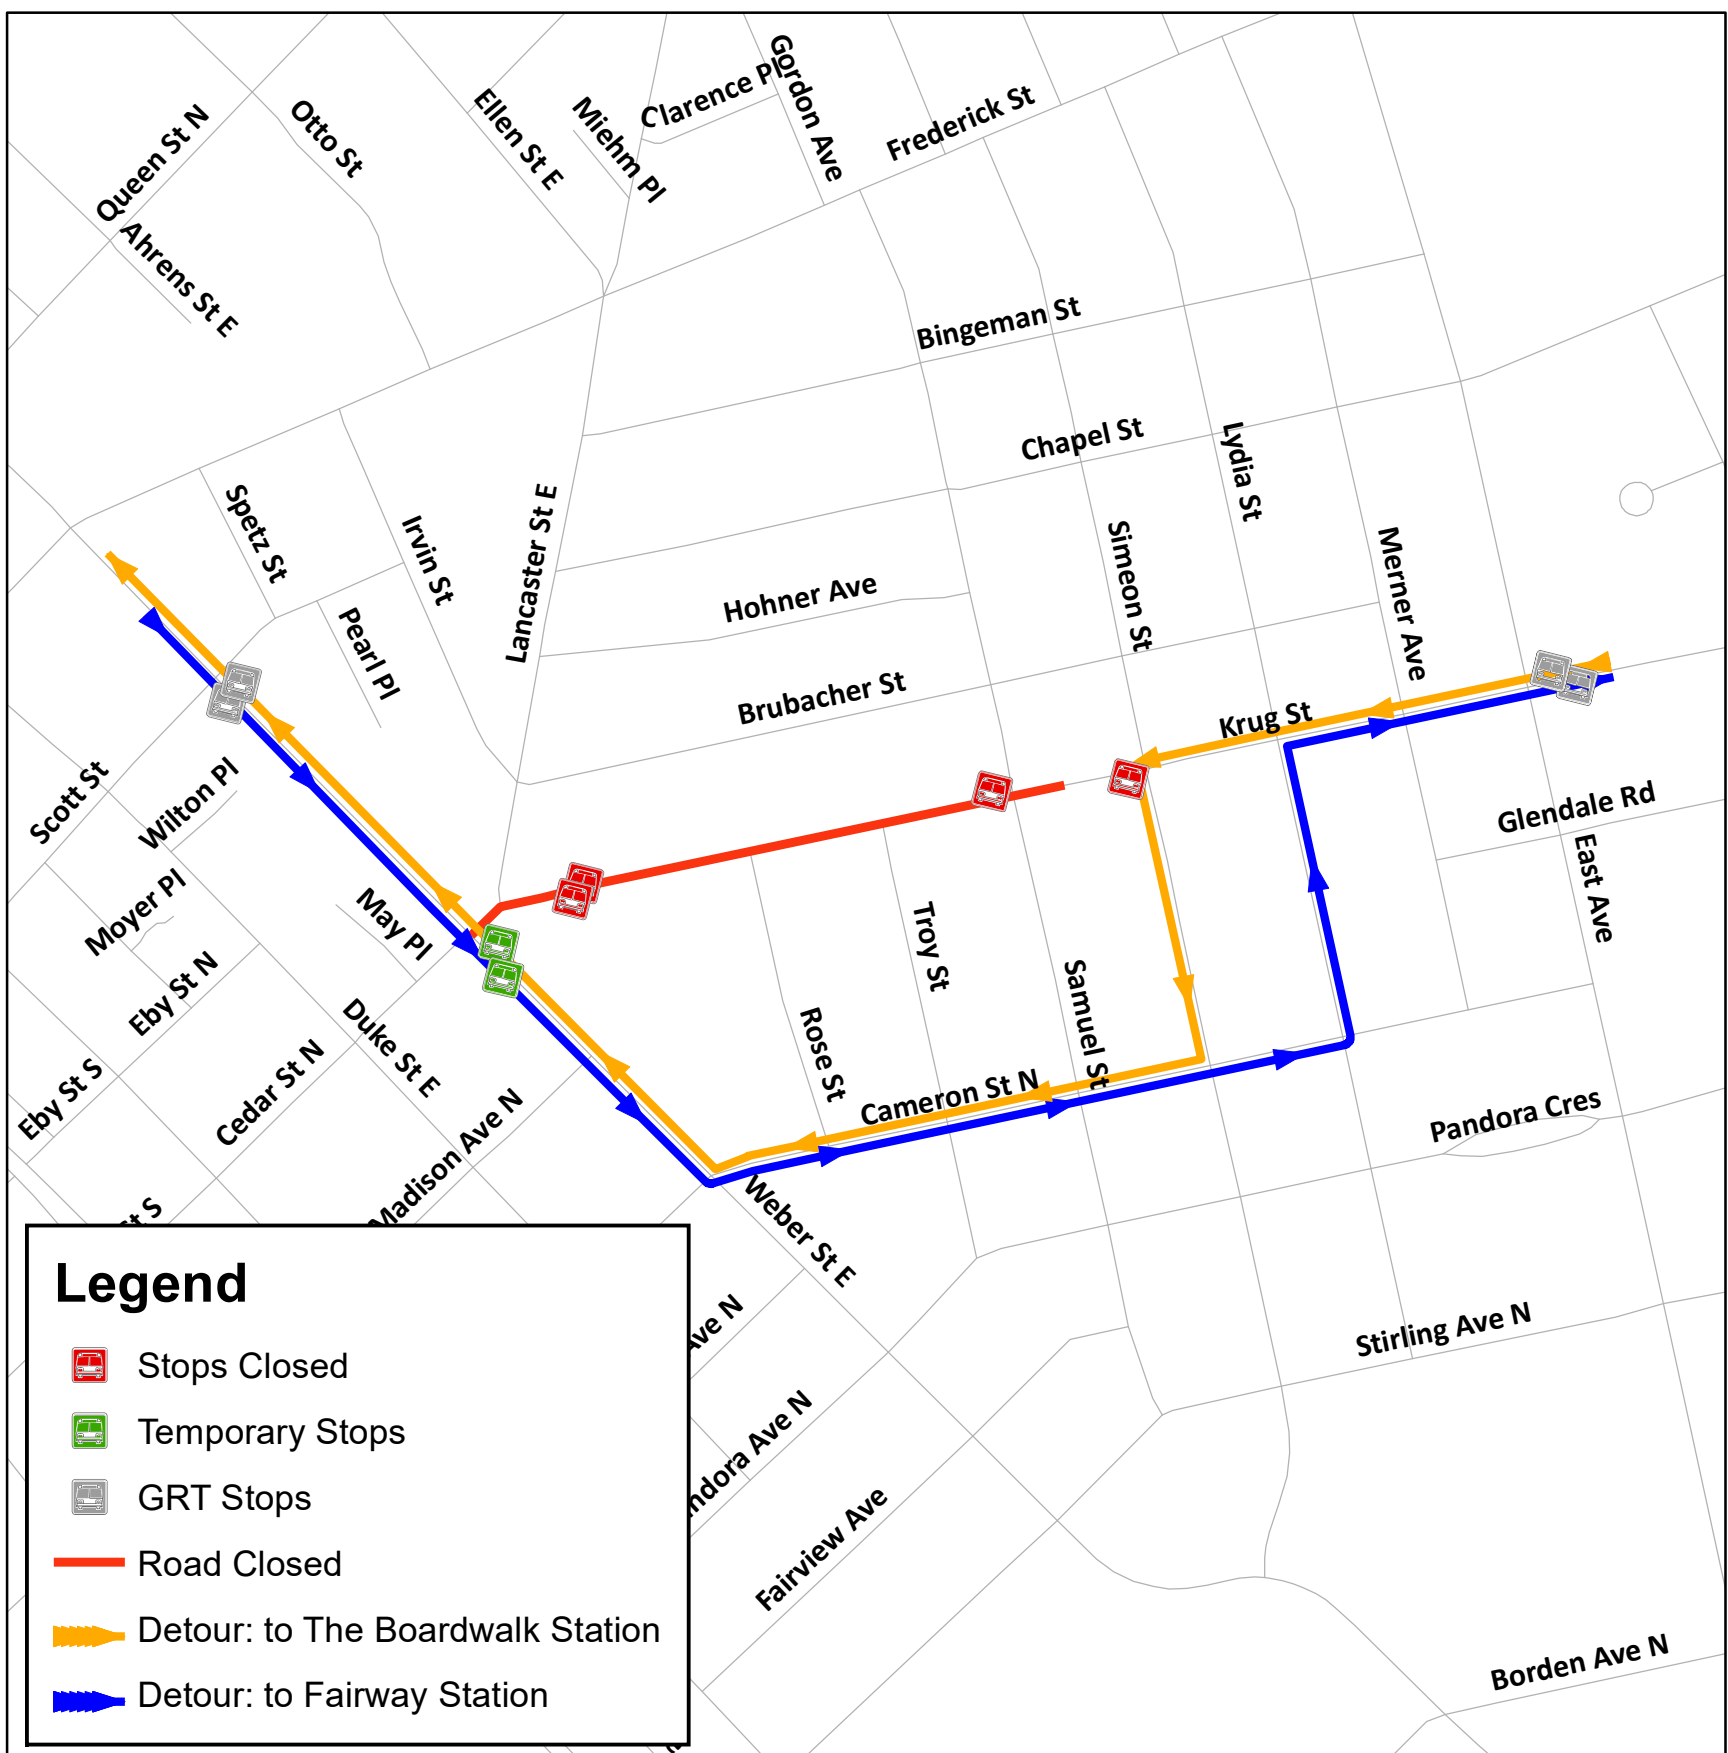

# Detour

## Route 1

**Monday June 8, 2026**  
**Approximately 10 weeks**

Krug Street from Weber Street to Samuel Street will be closed.  
Refer to the map below for detour routing and stop information.

Region of Waterloo