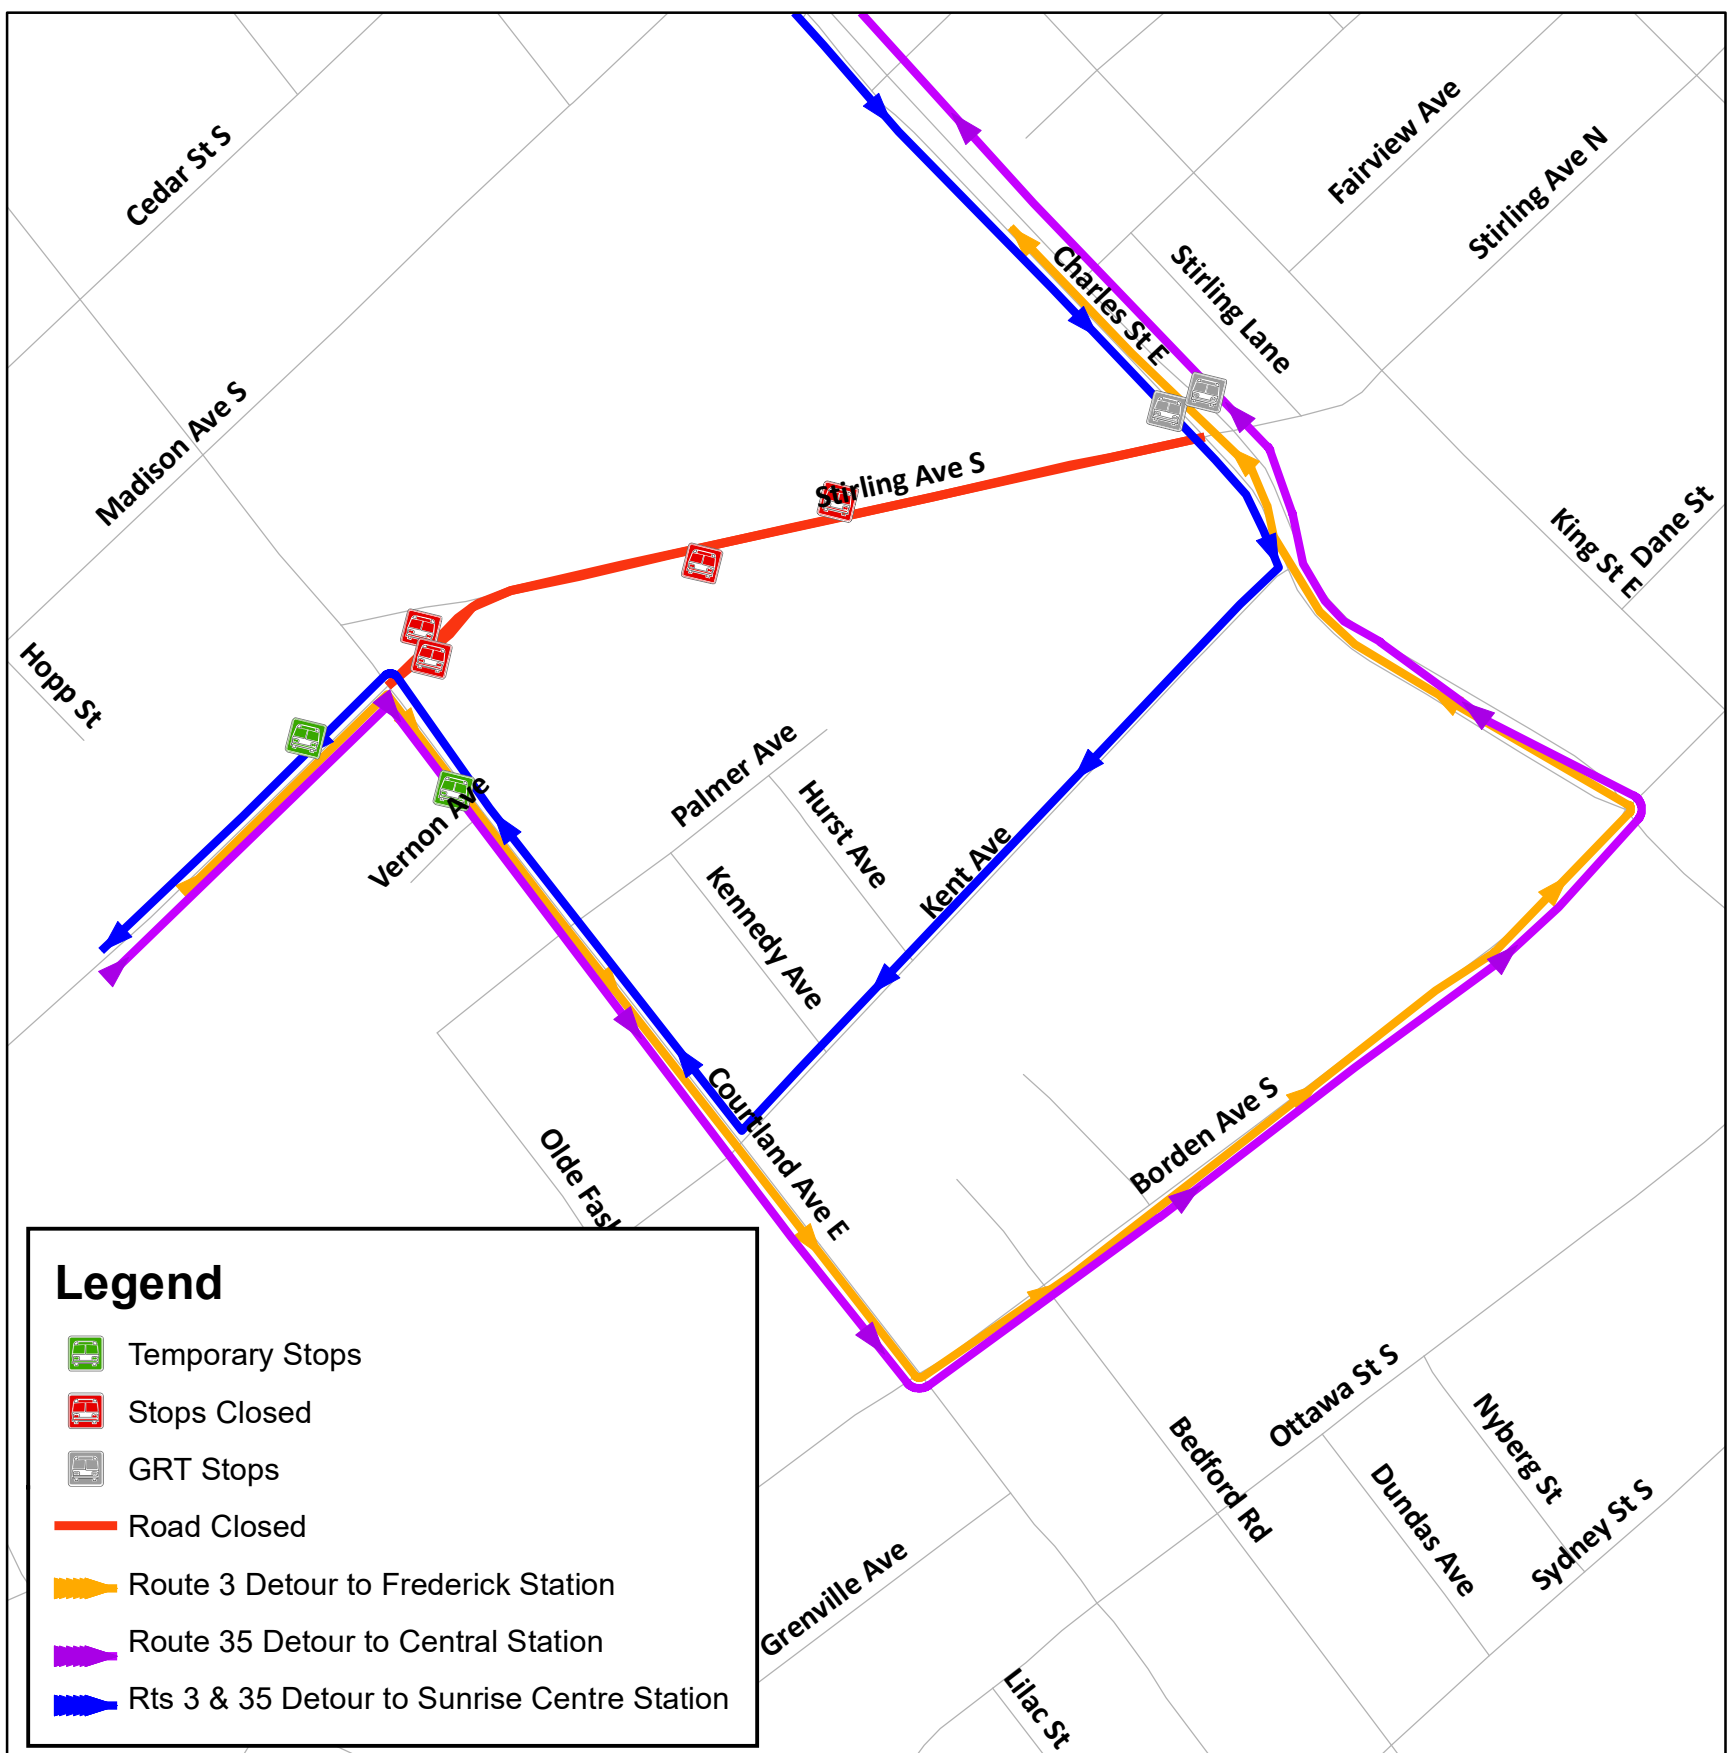

Detour

Route 3

Route 35

**Monday July 6, 2026
Approximately 2 months**

Stirling Avenue between Charles Street to Courtland Ave will be closed.
Refer to the map below for detour routing and stop information.

Region of Waterloo

For more information

www.grt.ca

519-585-7555

TTY: 519-575-4608

GRAND RIVER TRANSIT