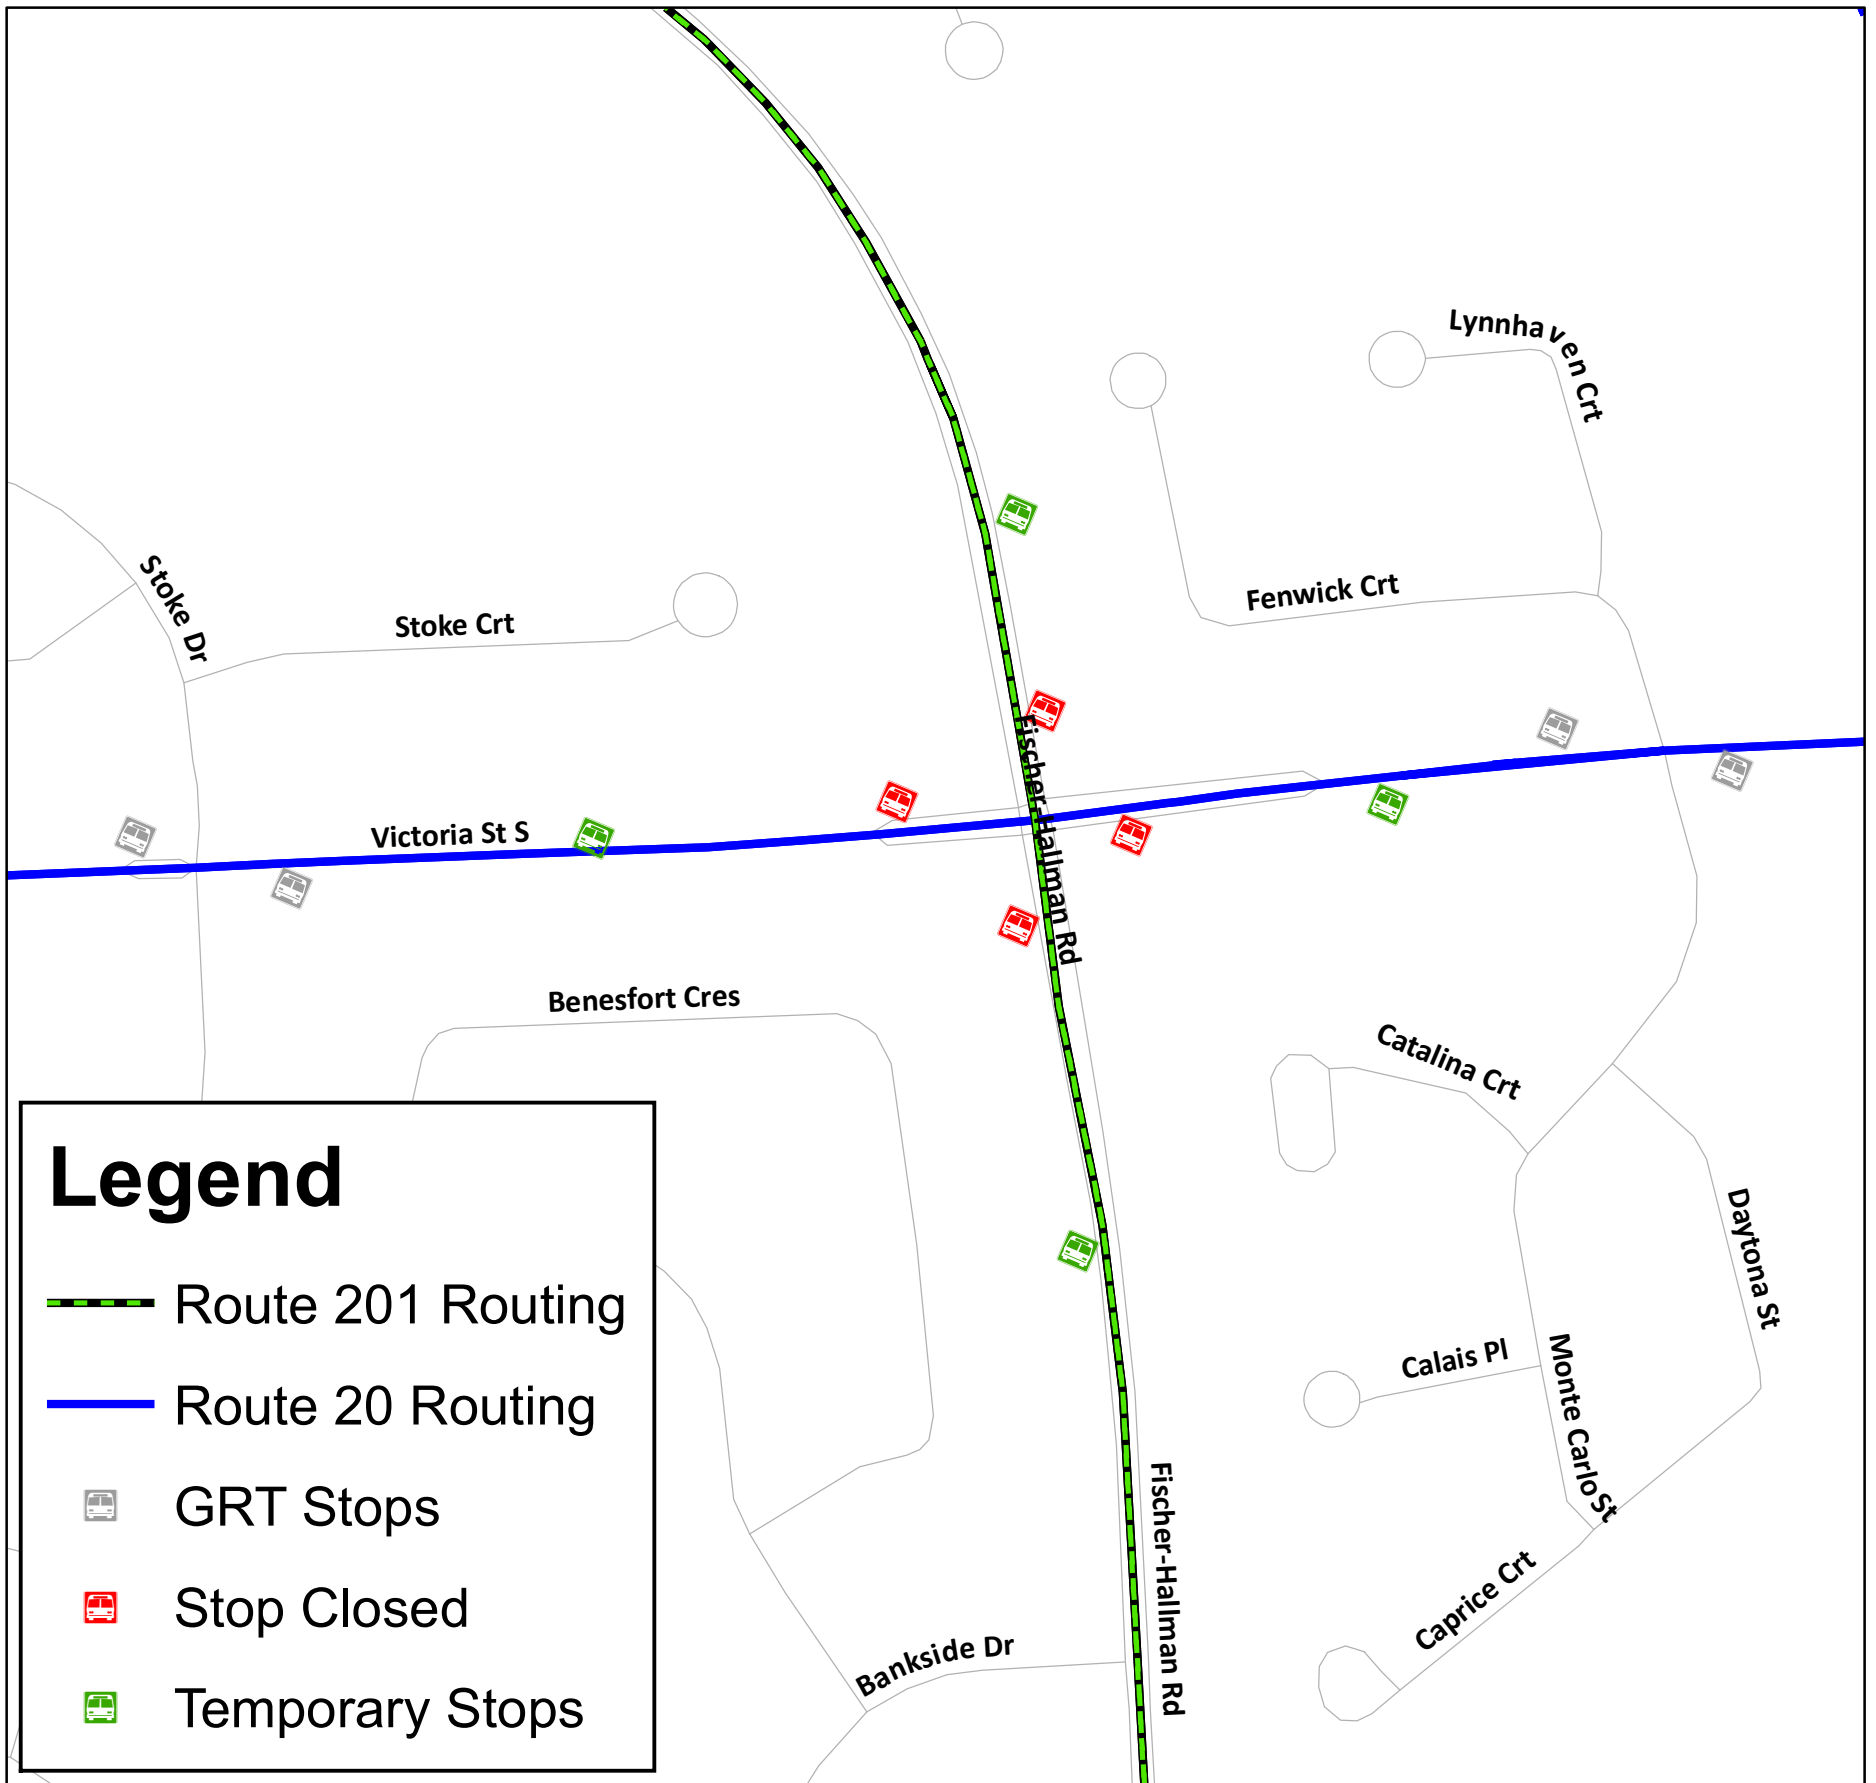

Detour

Route 20

Route 201

**Wednesday April 22, 2026
Approximately 2 months**

Due to construction, there will be lane reductions at Fischer-Hallman Road and Victoria Street South. Refer to the map below for routing and stop information.