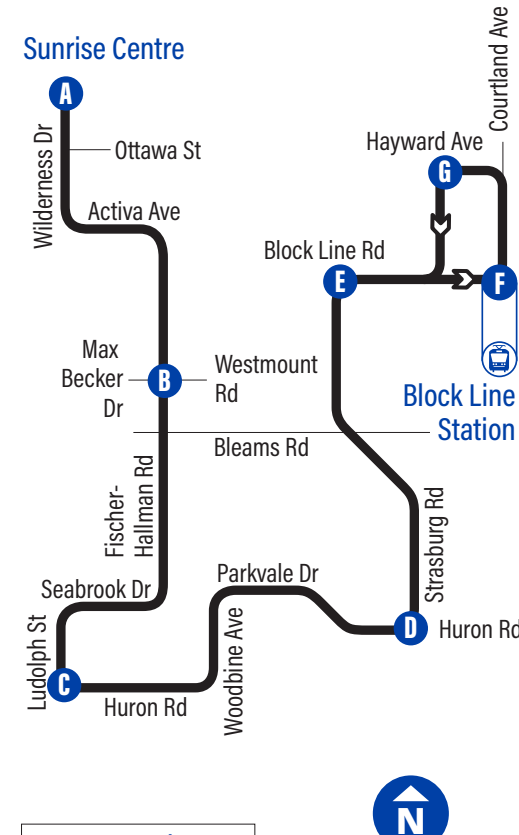

Huron

33

Effective: June 23, 2025

Connection to 301 ION light rail
Time Point

Connection to 301 ION Light Rail

A.M.	0:00
P.M.	0:00

No Stat Holiday Service

Fares and schedules are subject to change without notice. Weather and road conditions may cause schedule delays.

519-585-7555 grt.ca
Text: 57555 & key in your bus stop number