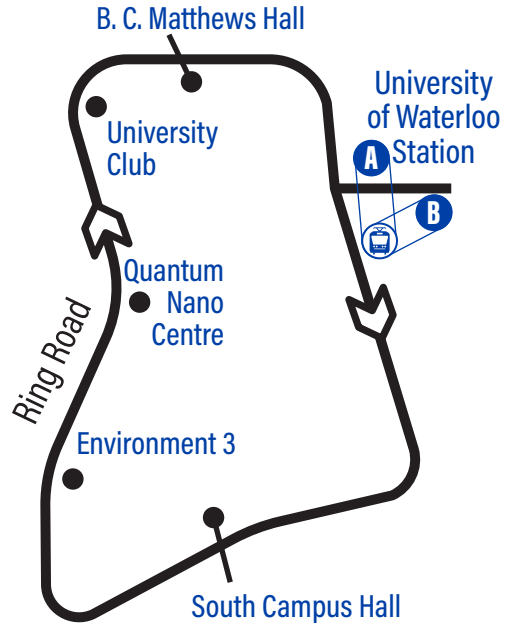

Ring Road

**GRT**  
GRAND RIVER TRANSIT

**30**

Effective: September 5, 2022

For the most current bus stop listing,  
visit **www.grt.ca**

easyGO

519-585-7555 www.grt.ca TTY: 519-575-4608  
Text: 57555 & key in your bus stop number

Monday to Friday		Saturday	
Ring Road		Ring Road	
Depart	Arrive	Depart	Arrive
 University of Waterloo Station	 University of Waterloo Station	 University of Waterloo Station	 University of Waterloo Station
<b>A</b>	<b>B</b>	<b>A</b>	<b>B</b>
5:51	5:59	7:09	7:18
6:21	6:29	7:39	7:48
6:36	6:44	8:09	8:18
6:51	6:59	8:39	8:48
7:06	7:15	9:09	9:18
7:27	7:36	9:39	9:48
7:45	7:54	10:09	10:18
8:00	8:09	10:39	10:48
8:15	8:24	11:09	11:18
8:30	8:39	11:39	11:48
8:45	8:54	12:09	12:18
9:00	9:09	12:39	12:48
9:15	9:24	1:09	1:18
9:30	9:39	1:39	1:48
9:44	9:53	2:09	2:18
9:58	10:07	2:39	2:48
10:12	10:21	3:09	3:18
10:26	10:35	3:39	3:48
10:41	10:50	4:09	4:18
10:56	11:05	4:39	4:48
11:11	11:20	5:09	5:18
11:26	11:35	5:39	5:48
11:41	11:50	6:09	6:18
11:56	12:05	6:39	6:48
12:11	12:20	7:09	7:18
12:26	12:35	7:39	7:48
12:41	12:50	8:09	8:18
12:56	1:05	8:39	8:48
1:11	1:20	9:09	9:18
1:26	1:35	9:39	9:48
1:41	1:50	10:09	10:18
1:56	2:05	10:39	10:48
2:11	2:20	11:09	11:18
2:26	2:35	11:39	11:48
2:41	2:50	12:09	12:18
2:58	3:07		
3:15	3:24		
3:30	3:39		
3:46	3:55		
4:01	4:10		
4:16	4:25		
4:31	4:40		
4:46	4:55		
5:01	5:10		
5:16	5:25		
5:31	5:40		
5:46	5:55		
6:01	6:10		
6:14	6:23		
6:28	6:37		
6:41	6:50		
6:54	7:03		
7:24	7:33		
7:54	8:03		
8:24	8:33		
8:54	9:03		
9:24	9:33		
9:54	10:03		
10:23	10:31		
10:52	11:00		
11:20	11:28		
11:50	11:58		